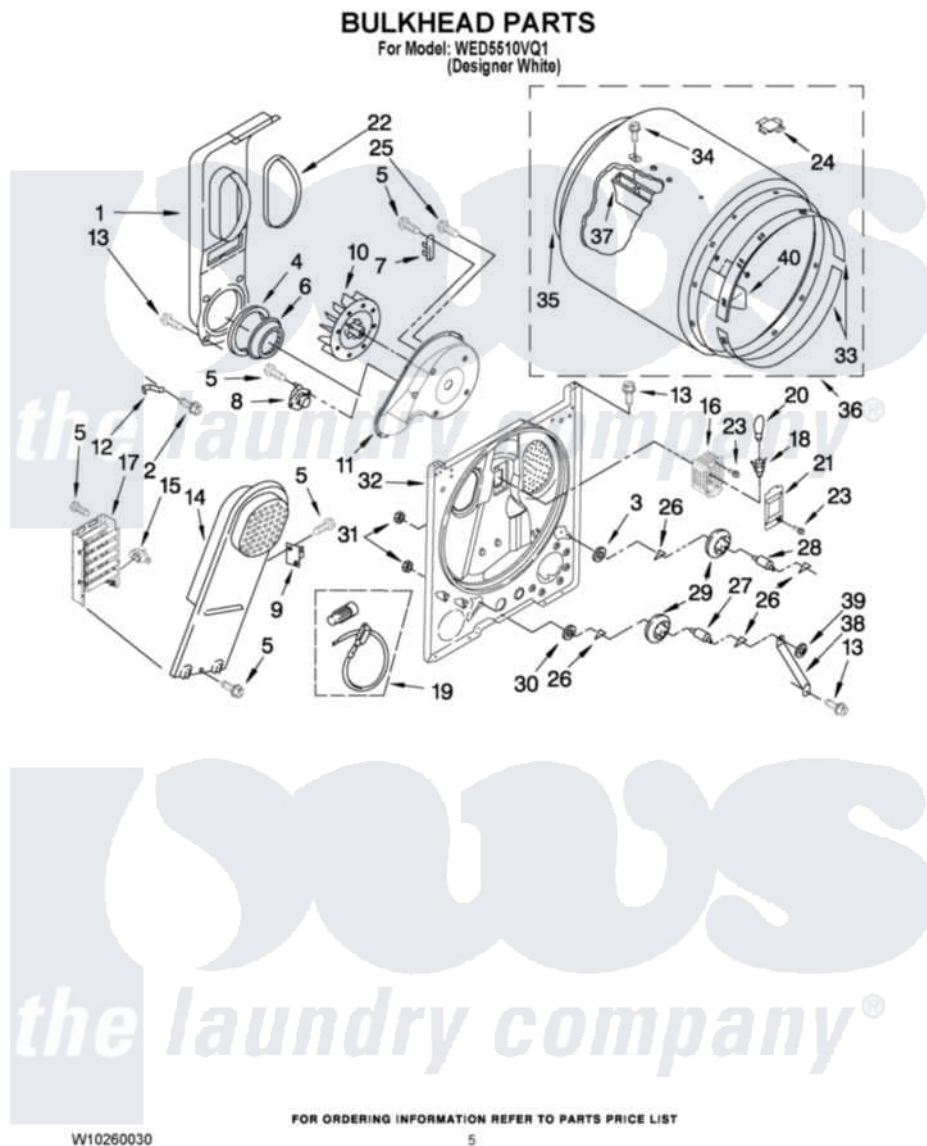

Whirlpool WED5510VQ1 03 - BULKHEAD PARTS

Whirlpool [Residential Whirlpool WED5510VQ1 Dryer Parts](#) Parts Diagram 03 - BULKHEAD PARTS
Click on the part number to view part

Item	Original Part Number	Replaced By	Status	Part Description
1	348368			Lint Chute Assembly
2	489463			Screw, 8-18 X 1/16
3	3388703			Washer, Support
4	347139			Seal, Lint Chute
5	90767			Screw, 8A X 3/8 HeX Washer Head Tapping
6	696302			Shield, Exhaust
7	3392519			Thermal Limiter
8	3387134			Thermostat, Internal-Bias
9	3977393	279816		Cutoff-Tml
10	694089			Wheel, Blower
11	8577230			Housing, Blower
12	8066155			Clip, Heater Box
13	343641	681414		Screw, 10AB X 1/2
14	8541818			Box, Heater
15	3977767			Thermostat, High Limit 250 F
16	3977373			Bracket, Drum Light

17	3403585	279838	Element
18	W10136369		Socket, Drum Light Assembly
19	279457		Wire Kit, Terminal
20	3406124	22002263	Lamp
21	3402841	8532165	Lens, Drum Light
22	339956		Seal, Air Duct To Bulkhead
23	487909	488729	Screw
24	8066086		Plug, Drum Hole
25	3390647	488729	Screw
26	690997		Washer, Thrust
27	3399506	W10359270	Shaft, Drum Roller Threads
28	3399507	W10359269	Shaft, Drum Roller Threads
29	3397590	349241T	Support
30	348197		Washer, Support
31	3359452		Nut, Lock
32	3403493	279798	Bulkhead
33	692526	279441	BeaRng-Rng
34	W10219342		Screw, Baffle Mounting
35	3406130	279857	Seal
36	695587		Drum Assembly
37	692490		Baffle, Drum
38	3976434		Bracket, Support Shaft
39	90296		Nut, Push On
40	3403636		Baffle, Drum