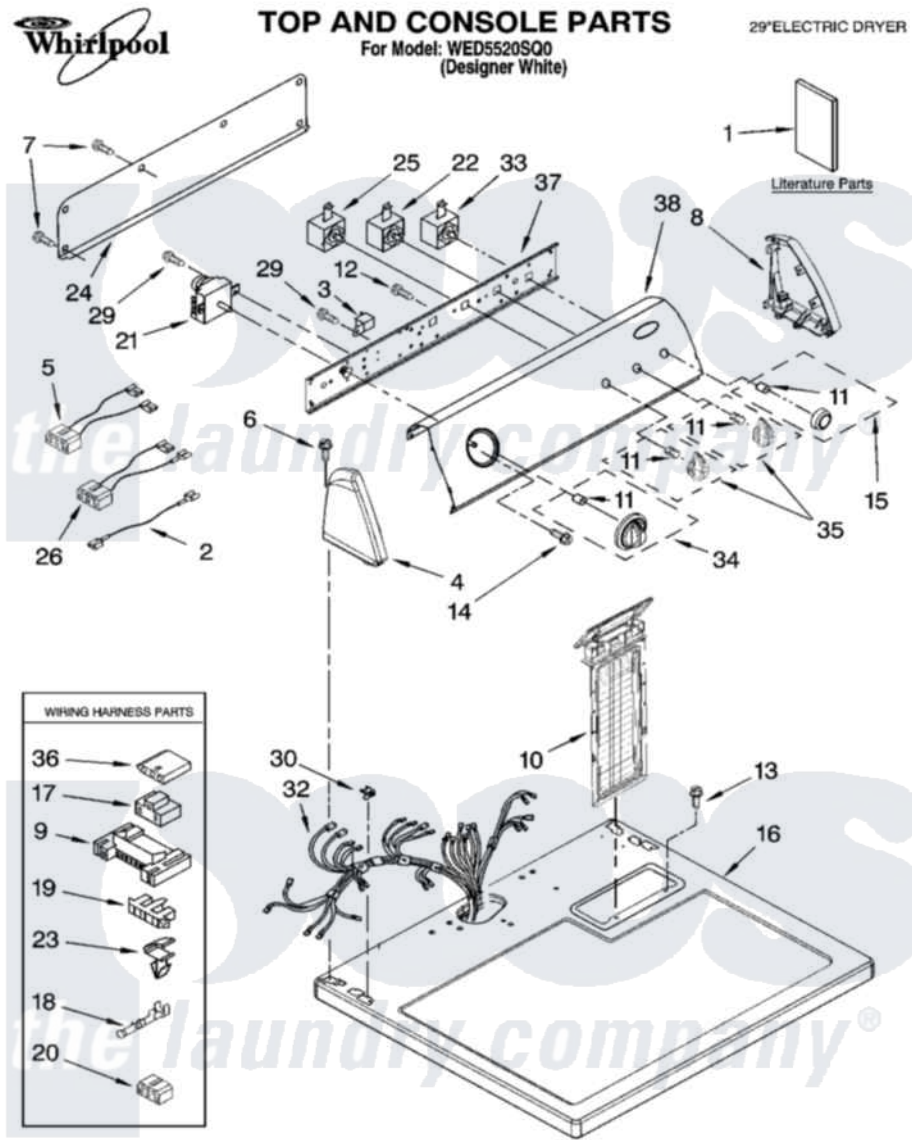

# Whirlpool WED5520SQ0 01 - TOP AND CONSOLE PARTS

2-07 Litho in U.S.A. (LT)

1

Part No. 8181419 Rev.B.

Whirlpool Residential Whirlpool WED5520SQ0 Dryer Parts Parts Diagram 01 - TOP AND CONSOLE PARTS  
 Click on the part number to view part

Item	Original Part Number	Replaced By	Status	Part Description
1	8577188		Not Available	Instructions, Installation
"	W10095340		Not Available	Sheet, Cycle Feature
"	8578183		Not Available	Use And Care Guide
"	8576811		Not Available	Wiring Diagram
"	BLANK		Not Available	Following May Be Purchased DO-IT-YOURSELF REPAIR MANUALS
"	677818		Not Available	Manual, Do-It- Yourself Repair (Dryer)
2	<a href="#">3401684</a>			Jumper, Wire
3	<a href="#">694419</a>			Mini-Buzzer
4	8271365	<a href="#">279962</a>		Endcap
5	3396029	<a href="#">8539893</a>		Wire, Jumper
6	<a href="#">388326</a>			Screw, 8-18 X 1.25
7	<a href="#">693995</a>			Screw, Hex Head
8	8271359	<a href="#">279962</a>		Endcap
9	<a href="#">3395683</a>			Receptacle, Multi-Terminal