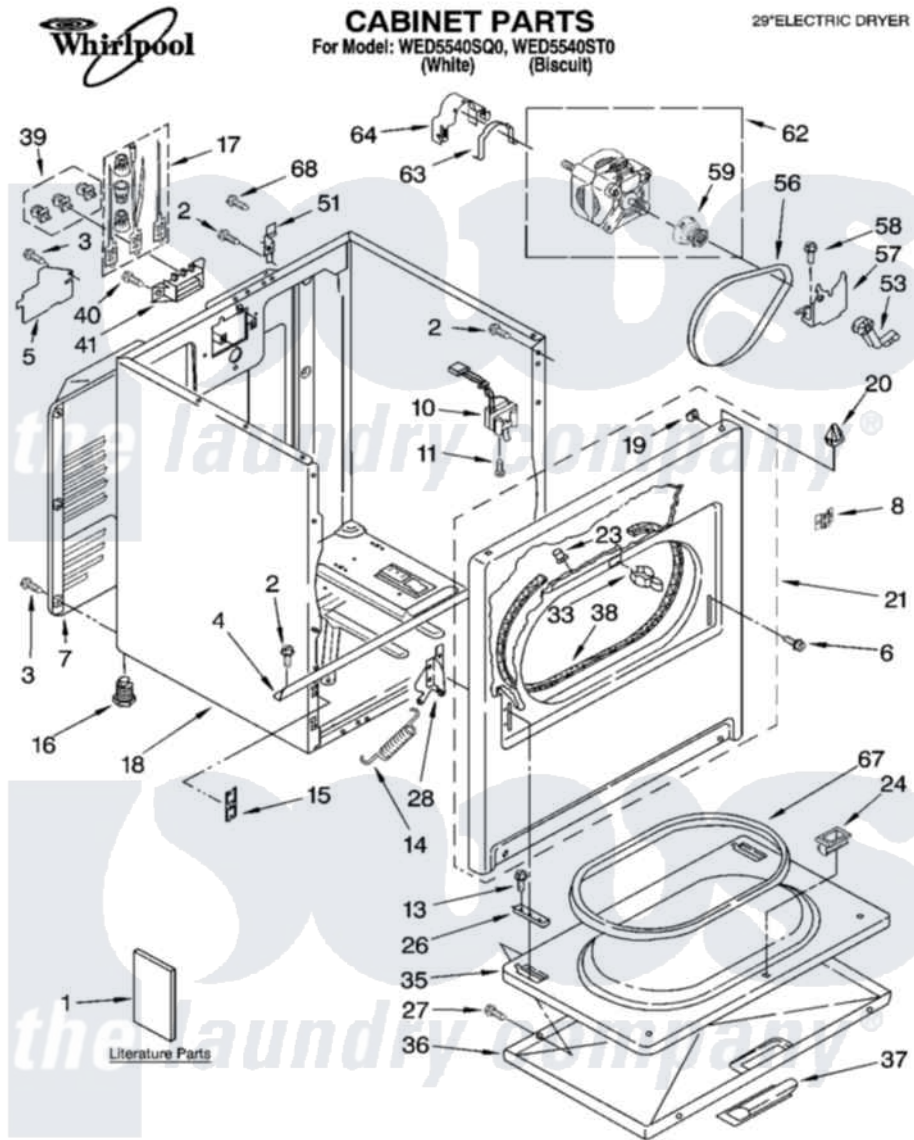

# Whirlpool WED5540SQ0 01 - CABINET PARTS

5-06 Litho in U.S.A. (LT)

1

Part No. 8181378

Whirlpool [Residential Whirlpool WED5540SQ0 Dryer Parts](#) Parts Diagram 01 - CABINET PARTS  
 Click on the part number to view part

Item	Original Part Number	Replaced By	Status	Part Description
1	8577188		Not Available	Instructions, Installation
"	W10042960		Not Available	Sheet, Cycle Feature
"	8578183		Not Available	Use And Care Guide
"	8528190		Not Available	Wiring Diagram
"	BLANK		Not Available	Following May Be Purchased
"	BLANK		Not Available	DO-IT-YOURSELF REPAIR MANUALS
"	677818		Not Available	Manual, Do-It- Yourself Repair (Dryer)
2	343641	<a href="#">681414</a>		Screw, 10AB X 1/2
3	<a href="#">693995</a>			Screw, Hex Head
4	<a href="#">8541400</a>			Bracket, Cabinet
5	<a href="#">3396795</a>			Cover, Terminal Block
6	342043	<a href="#">486146</a>		Screw
7	3396805	<a href="#">280043</a>		Panel-Rear
8	8546676	<a href="#">W10041960</a>		Spring, Door
10	<a href="#">3406107</a>			Door Switch Assembly