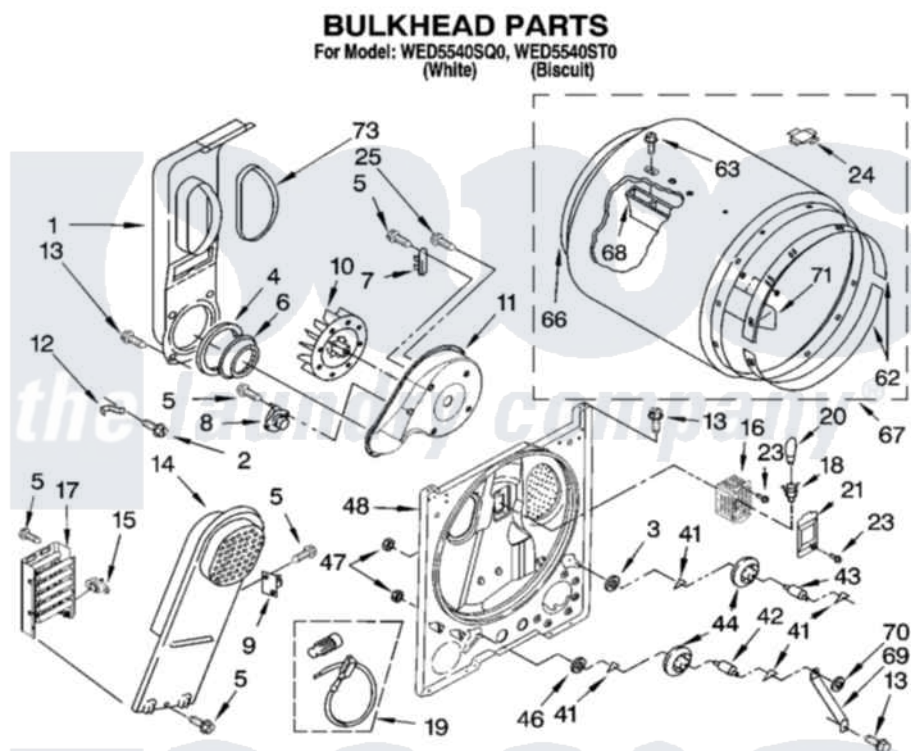

Whirlpool WED5540SQ0 03 - BULKHEAD PARTS, OPTIONAL PARTS (NOT INCLUDED)

8181378

5

Whirlpool [Residential Whirlpool WED5540SQ0 Dryer Parts](#) Parts Diagram 03 - BULKHEAD PARTS, OPTIONAL PARTS (NOT INCLUDED)

[Click on the part number to view part](#)

Item	Original Part Number	Replaced By	Status	Part Description
1	348368			Lint Chute Assembly
2	489463			Screw, 8-18 X 1/16
3	3388703			Washer, Support
4	347139			Seal, Lint Chute
5	90767			Screw, 8A X 3/8 HeX Washer Head Tapping
6	696302			Shield, Exhaust
7	3392519			Thermal Limiter
8	3387134			Thermostat, Internal-Bias
9	3977393	279816		Cutoff-Tml
10	694089			Wheel, Blower
11	8577230			Housing, Blower
12	8066155			Clip, Heater Box
13	343641	681414		Screw, 10AB X 1/2
14	8541818			Box, Heater