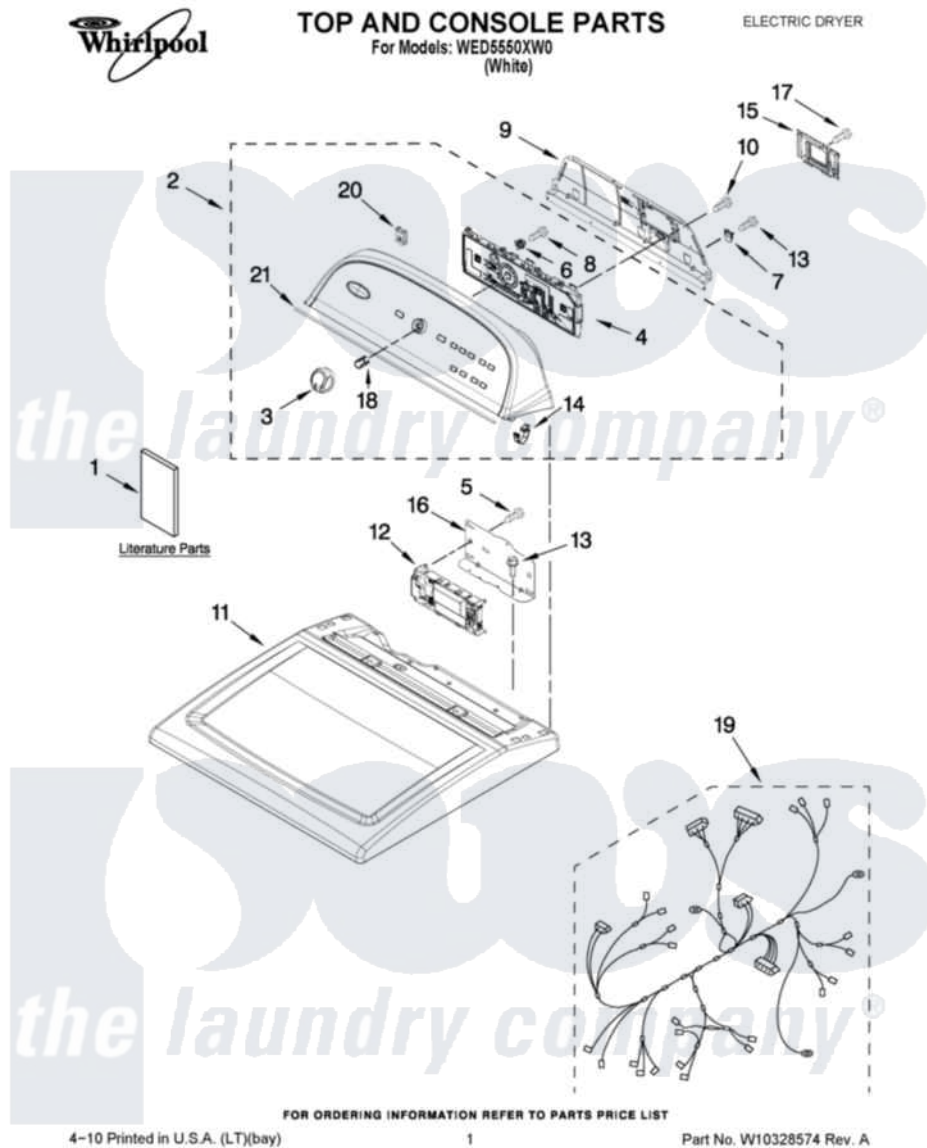

Whirlpool WED5550XW0 01 - TOP AND CONSOLE PARTS

Whirlpool Residential Whirlpool WED5550XW0 Dryer Parts Parts Diagram 01 - TOP AND CONSOLE PARTS
 Click on the part number to view part

Item	Original Part Number	Replaced By	Status	Part Description
1	W10096988		Not Available	INSTALLATION INSTRUCTIONS
"	W10097012		Not Available	GUIDE, USE & CARE
"	W10096965		Not Available	TECH SHEET
2	W10269609			Console Assembly
3	W10251392			Knob Assembly
4	W10269624			User Interface Assembly
5	3348629	90767		Screw, 8A X 3/8 HeX Washer Head Tapping
6	W10274524			Tensioner, Facia
7	W10279552			Plug-Upper Rear Panel
8	W10219342			Screw, Baffle Mounting
9	W10096969			Panel, Rear Console
10	693995			Screw, Hex Head
11	W10260246			Top
12	W10259285			CCU-Control
13	3390647	488729		Screw

14	8312709		Clip-Console
15	W10286180	W10119283	Cover, Terminal Block
16	W10271580		Bracket, Motor Control
17	3390814	90767	Screw, 8A X 3/8 HeX Washer Head Tapping
18	8536939		Clip, Knob
19	W10253981		Harness, Electric
20	W10298336		8-18 Nch, U-Type NUT
21	W10280079		Seal, Console