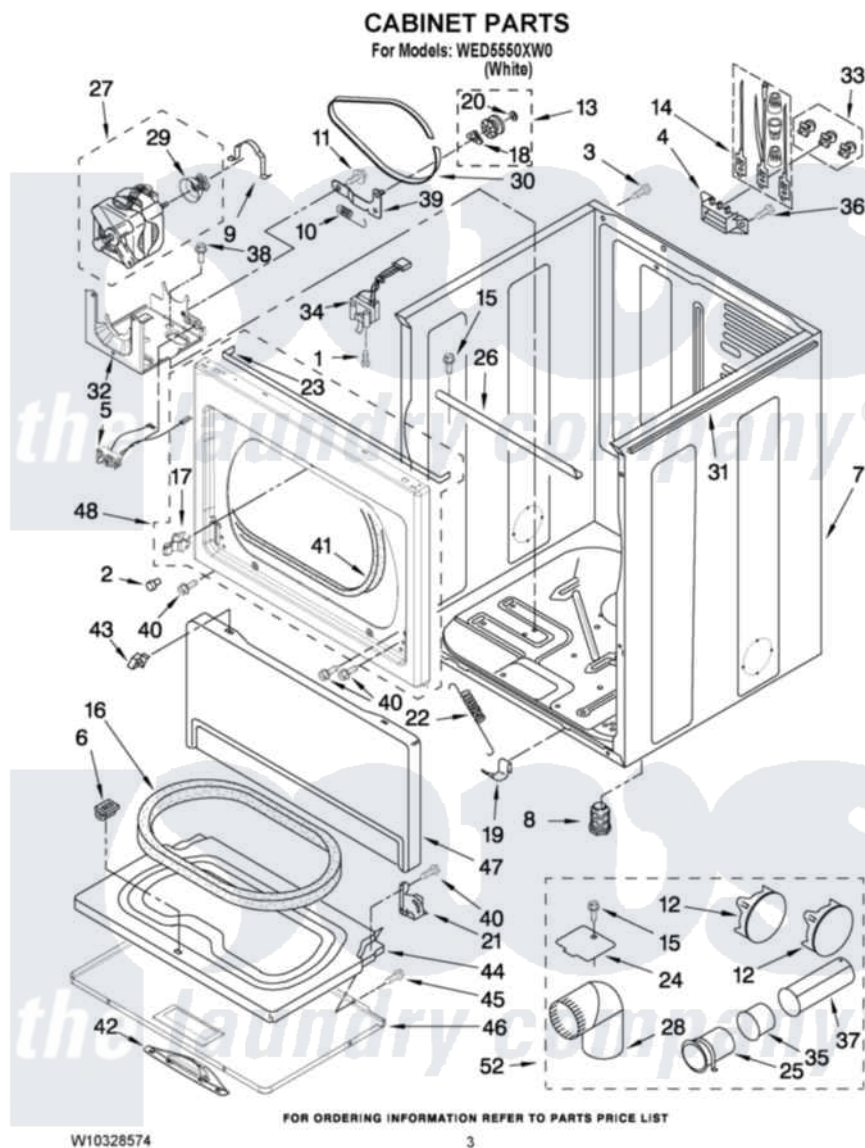

Whirlpool WED5550XW0 02 - CABINET PARTS

Whirlpool Residential Whirlpool WED5550XW0 Dryer Parts Parts Diagram 02 - CABINET PARTS
Click on the part number to view part

Item	Original Part Number	Replaced By	Status	Part Description
1	697773	3395530		Screw
2	693152			Bumper, Console
3	3348629	90767		Screw, 8A X 3/8 HeX Washer Head Tapping
4	3397659			Block, Terminal
5	W10246525	W10314253		Switch, Assembly Broken Belt
6	690081	279570		Latch
7	8310656			Cabinet
8	3392100	49621		Feet-Leveling
NI	279810			Foot-Optional
9	660658			Clamp, Motor Mounting 343481 685441
10	3387374			Spring, Idler
11	3389420			Retainer-Idler 1/4-20 X 1/16
12	49252			Plug, Multivent
13	3388672	279640		Pulley-ldr
14	279218			Terminal Tinned And Brass

14	279910		Panel
15	3390646	W10139210	Screw, 8-18 X 5/16
16	W10325058		Seal, Door
17	696144	279570	Latch
18	690997		Washer, Thrust
19	W10291934		Clip
20	W10121334		Washer, Thrust
21	3387560		Hinge, Door
"	3387559		Hinge, Door
22	3387565		Spring, Door
23	W10312811		Seal, Spill Guard
24	3394331		Plate Cover
25	8563747		Exhaust Pipe Medium Pipe
26	W10236068		Bracket, Cabinet
27	8538263	279787	Motor-Drive
28	49026		4" - 90° Elbow
29	8578220		Pulley, Motor
30	3387610	661570	Belt
31	W10307570	W10336128	Seal, Spill Guard
32	W10242878		Bracket, Motor Mounting
33	279393		Terminal Block Screw Kit
34	3406107		Door Switch Assembly
35	8563750		Exhaust Pipe
36	3393008	308685	Side Trim)
37	8563749		Exhaust Pipe
38	343641	681414	Screw, 10AB X 1/2
39	3388674	W10118756	Idler Bracket
40	3357011	308685	Side Trim)
41	3387242		Seal, Front Panel
42	W10284093		Handle, Door
43	3388229		Retainer, Toe Panel
44	8066045		Door Inner
45	342055	488627	Screw
46	W10279553		Door, Front
47	697215	3406797	Toe Panel
48	697227	279659	Panel
52	279818	W10470674	Dryer Exhaust Kit