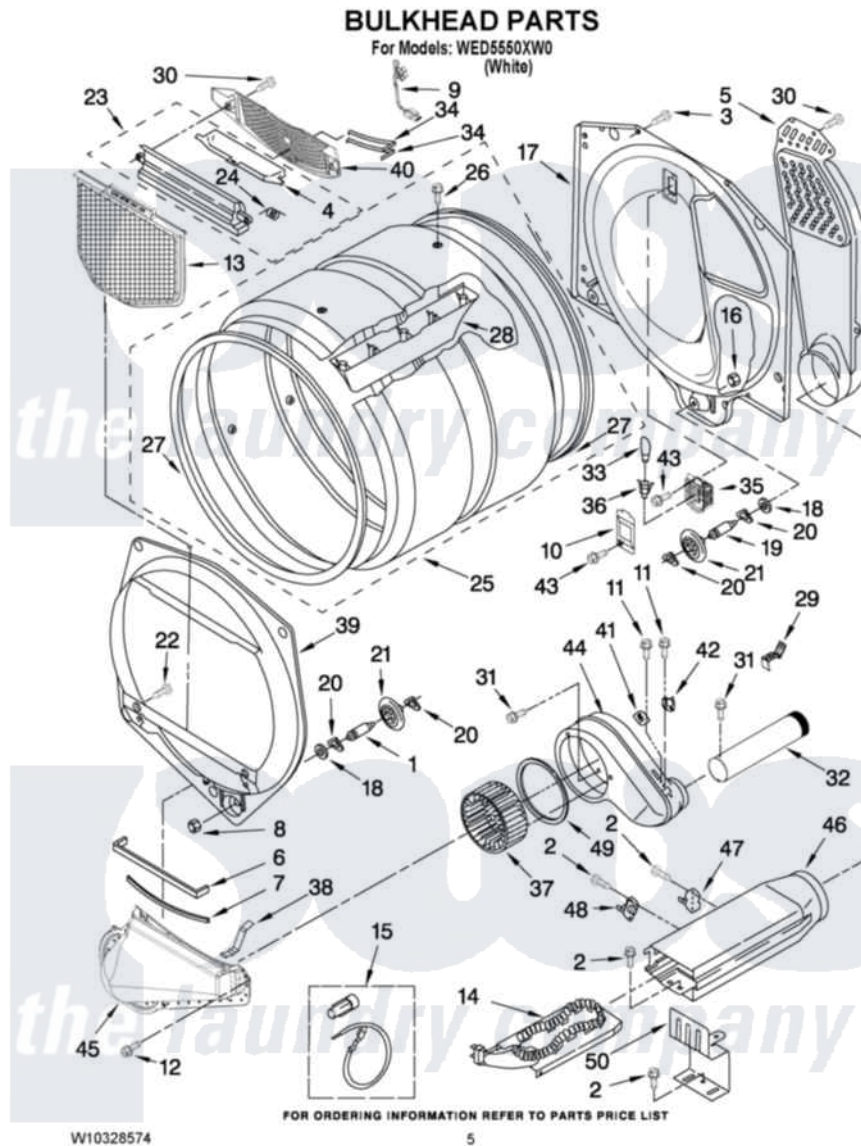

Whirlpool WED5550XW0 03 - BULKHEAD PARTS

Whirlpool Residential Whirlpool WED5550XW0 Dryer Parts Parts Diagram 03 - BULKHEAD PARTS
Click on the part number to view part

Item	Original Part Number	Replaced By	Status	Part Description
1	8575324	W10359271		Shaft, Drum Roller Threads
2	90767			Screw, 8A X 3/8 HeX Washer Head Tapping
3	3390647	488729		Screw
4	W10153413			Door, Lint Screen
5	697354	3387911		Duct-Air
6	697813			Seal, Outlet Housing
7	697814	697813		Seal, Outlet Housing
8	3934666	W10080210		Nut, 3/8 X 16
9	W10298258			Harness, Sensor
10	3402841	8532165		Lens, Drum Light
11	693995			Screw, Hex Head
12	359625	487240		Screw, For Mtg. Service Capacitor
13	W10049370	W10120998		Screen
14	3387747			Element, Heater
15	279457			Wire Kit, Terminal

16	W10001120	W10080190	Nut, 3/8-16
17	8520836		Bulkhead, Rear
18	3387459	W10080960	Washer, Support
19	8575325	W10359272	Shaft, Roller Drum Threads
20	690997		Washer, Thrust
21	8536973	W10314173	Support
22	695240	488729	Screw
23	W10153423		Outlet Grille, Housing Assembly
24	3394986		Spring, Lint Screen Door
25	8318215	W10197999	Drum
26	W10219342		Screw, Baffle Mounting
27	W10166807	280114	Seal
28	697693	W10113136	Baffle, Drum
29	8572105		Retainer, Toe Panel
30	3357011	308685	Side Trim)
31	489463		Screw, 8-18 X 1/16
32	8066224	279936	Kit-Exhst
33	3406124	22002263	Lamp
34	3387223		Electrode, Sensor
35	8578825		Bracket, Drum Light
36	W10214261		Socket, Drum Light Assembly
37	697772		Wheel, Blower
38	8066208		Clip-Exhaust
39	697557		Bulkhead, Front
40	W10153412		Grille, Outlet
41	3392519		Thermal Limiter
42	8577274		Thermostat 295F
43	487909	488729	Screw
44	8544362	W10119255	Housing, Blower
45	8066168	W10128606	Duct-Lint
46	3392537		Box, Heater
47	8318314	279973	Kit, Thermal Cut-Off
48	3391914		Thermostat 295 F
49	697770		Seal, Cover Plate Blower Housing
50	8066099		Bracket, Heater Box