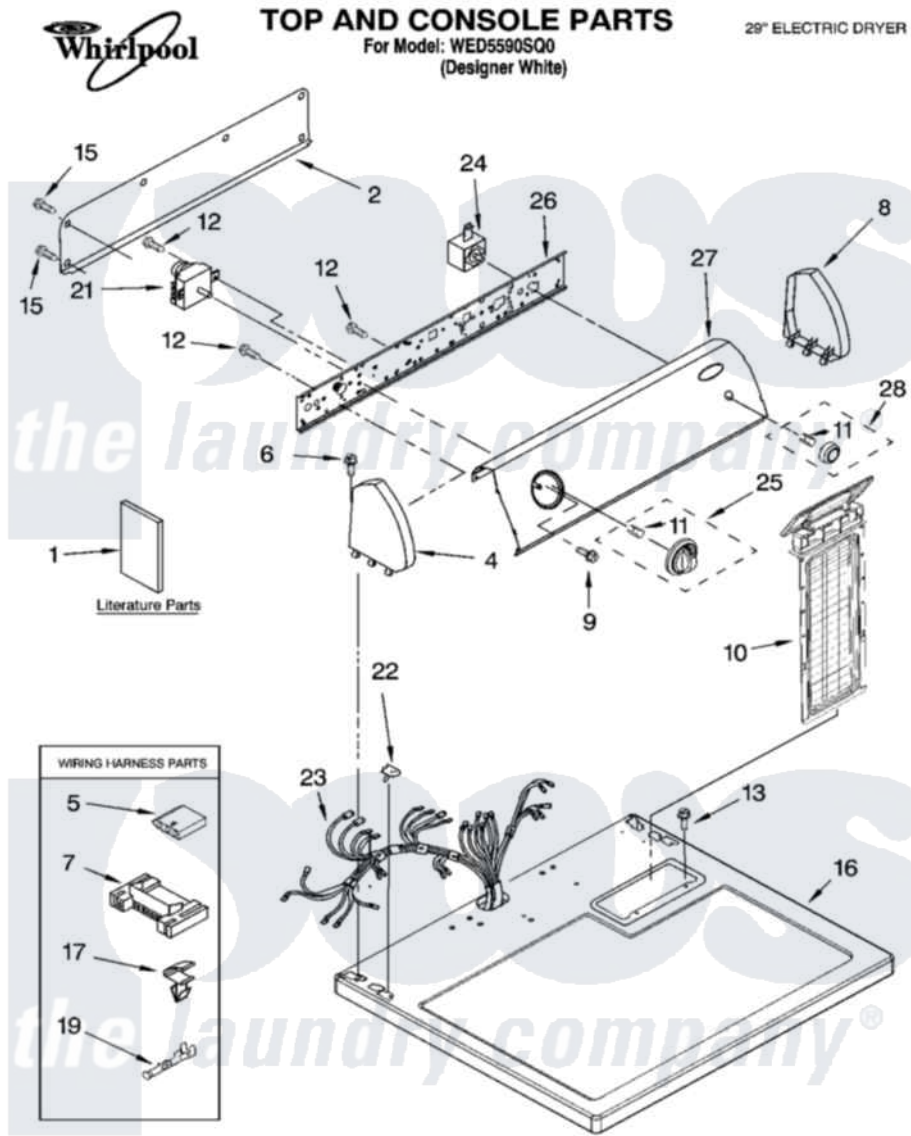

# Whirlpool WED5590SQ0 01 - TOP AND CONSOLE PARTS

8-06 Litho in U.S.A.(LT)

1

Part No. 8181471

Whirlpool Residential Whirlpool WED5590SQ0 Dryer Parts Parts Diagram 01 - TOP AND CONSOLE PARTS  
 Click on the part number to view part

Item	Original Part Number	Replaced By	Status	Part Description
1	8578183		Not Available	Use And Care Guide
"	8577190		Not Available	Installation Instructions
"	W10042960		Not Available	Sheet, Cycle Feature
"	<a href="#">8528187</a>			Wiring Diagram
"	BLANK		Not Available	Following May Be Purchased DO-IT-YOURSELF REPAIR MANUALS
"	677818		Not Available	Manual, Do-It- Yourself Repair (Dryer)
2	<a href="#">8274261</a>			Do-It-Yourself Repair Manuals
4	8271365	<a href="#">279962</a>		Endcap
5	<a href="#">3936144</a>			Do-It-Yourself Repair Manuals
6	<a href="#">388326</a>			Screw, 8-18 X 1.25
7	<a href="#">3395683</a>			Receptacle, Multi-Terminal
8	8271359	<a href="#">279962</a>		Endcap
9	8533951	<a href="#">3400859</a>		Screw, Grounding
10	<a href="#">8557861</a>			Screen, Lint

11	<a href="#">8536939</a>		Clip, Knob
12	8533971	<a href="#">90767</a>	Screw, 8A X 3/8 HeX Washer Head Tapping
13	688983	<a href="#">487240</a>	Screw, For Mtg. Service Capacitor
15	<a href="#">693995</a>		Screw, Hex Head
16	8557930	<a href="#">8563985</a>	Top
17	<a href="#">3394427</a>		Clip-Harness
19	<a href="#">94614</a>		Terminal
21	<a href="#">8299778</a>		Timer, 60 Hz
22	<a href="#">357213</a>		Nut, Push-In
23	8299867	<a href="#">W10450292</a>	Harness, Wiring
24	<a href="#">3977456</a>		Switch, Push-To-Start
25	<a href="#">8566061</a>		Timer Knob Assembly
26	<a href="#">8544895</a>		Bracket, Control
27	<a href="#">8578844</a>		Panel, Control
28	<a href="#">8566065</a>		Knob, Push-To-Start