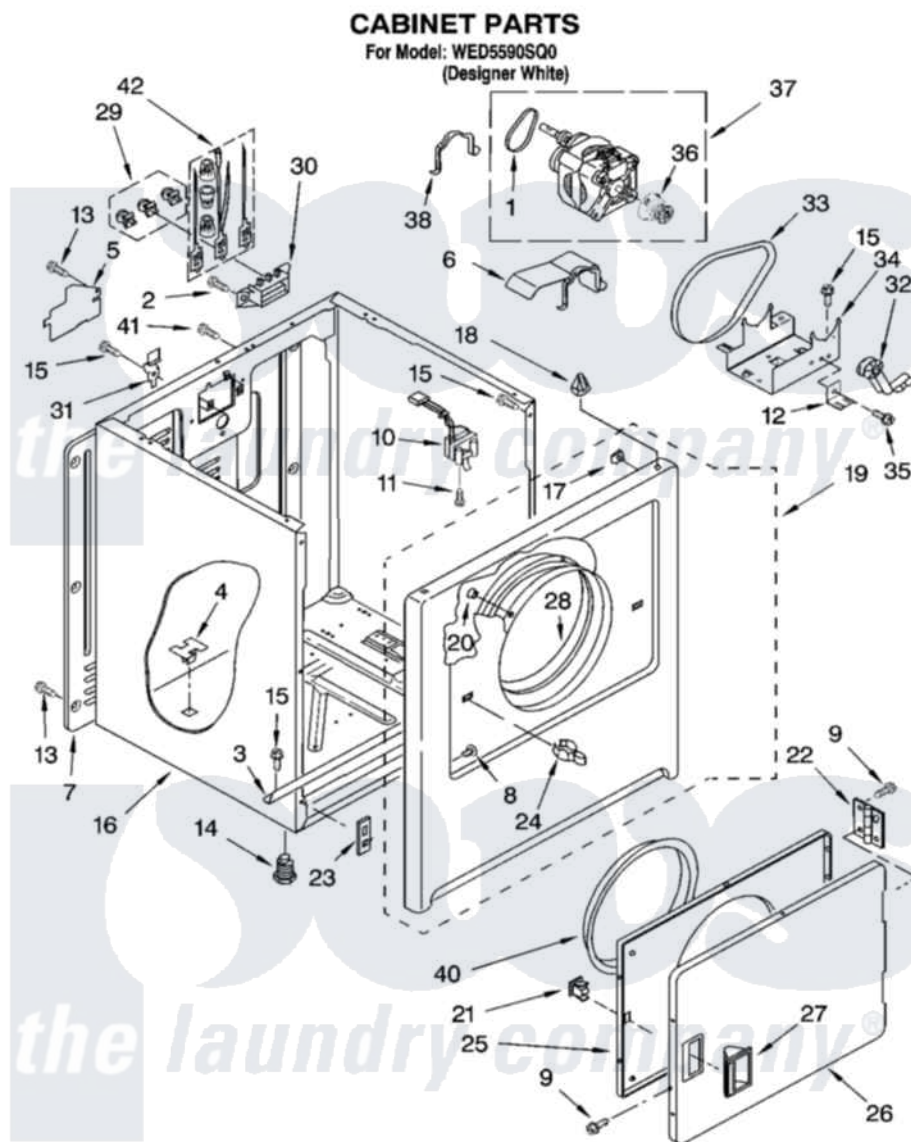

Whirlpool WED5590SQ0 02 - CABINET PARTS

8181471

3

Whirlpool [Residential Whirlpool WED5590SQ0 Dryer Parts](#) Parts Diagram 02 - CABINET PARTS
Click on the part number to view part

Item	Original Part Number	Replaced By	Status	Part Description
1	3405160			Belt, Drive
2	3393008	308685		Side Trim)
3	8541400			Bracket, Cabinet
4	3404283			Plug, Cabinet
5	3396795			Cover, Terminal Block
6	3401800			Belt Shield Assembly
7	3396807	280040		Panel-Rear
8	3404413			Plug, Hinge Hole
9	342055	488627		Screw
10	3406104	3406105		Door Switch Assembly
11	697773	3395530		Screw
12	3401805			Bracket, Idler
13	693995			Screw, Hex Head
14	3392100	49621		Feet-Leveling
"	279810			Foot-Optional
15	343641	681414		Screw, 10AB X 1/2

16	8530603	8533643	Cabinet
17	98234		Clip, U-Bend
18	690363	18776	Lock, Front Top
19	3403571	279844	Panel
20	685203	279220	Clip
21	690081	279570	Latch
22	3405514	W10362431	Hinge And Pin Assembly
23	3394083		Clip, Front Panel
24	696144	279570	Latch
25	3403371		Door, Inner
26	3403361		Door Front
27	3405184		Handle, Door
28	8066124	279264	Air Channel Box
29	279393		Terminal Block Screw Kit
30	3397659		Block, Terminal
31	8066217		Hinge, Top
32	691366		Idler And Pulley Assembly
33	8066065	341241	Belt
34	3401802		Base, Motor
35	3400500		Bolt, 3405245 5/16-18 X 3/4
36	8578220		Pulley, Motor
37	8535934	W10396039	Motor Assembly 60 Hz
38	660658		Clamp, Motor Mounting 343481 685441
40	3405245		5/16-18 X 3/4
41	697776	4331106	Screw, No.10-32 X 7/16
42	279318		Terminal Tinned And Brass Panel