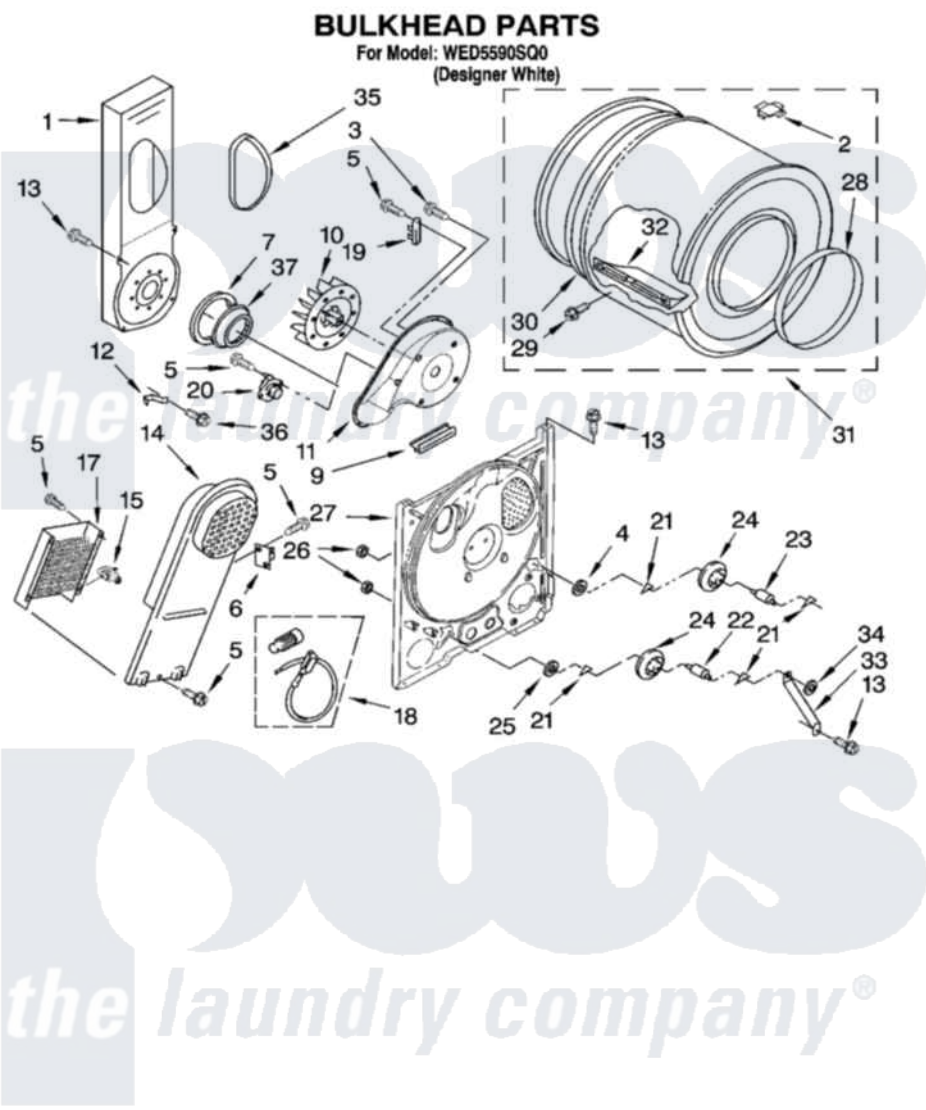

Whirlpool WED5590SQ0 03 - BULKHEAD PARTS, OPTIONAL PARTS (NOT INCLUDED)

8181471

5

Whirlpool Residential Whirlpool WED5590SQ0 Dryer Parts Parts Diagram 03 - BULKHEAD PARTS, OPTIONAL PARTS (NOT INCLUDED)

Click on the part number to view part

Item	Original Part Number	Replaced By	Status	Part Description
1	8519777			Lint Chute Assembly
2	8066086			Plug, Drum Hole
3	3390647	488729		Screw
4	3388703			Washer, Support
5	90767			Screw, 8A X 3/8 HeX Washer Head Tapping
6	3977393	279816		Cutoff-Tml
7	347139			Seal, Lint Chute
9	3392247	686889		Pad
10	3406963			Wheel, Blower
11	8577233			Housing, Blower
12	3398161			CLIP
13	343641	681414		Screw, 10AB X 1/2
14	8541818			Box, Heater
15	3977767			Thermostat, High Limit 250 F

17	8565582	279838	Element
18	279457		Wire Kit, Terminal
19	3392519		Thermal Limiter
20	3387134		Thermostat, Internal-Bias
21	690997		Washer, Thrust
22	3399506	W10359270	Shaft, Drum Roller Threads
23	3399507	W10359269	Shaft, Drum Roller Threads
24	3397590	349241T	Support
25	348197		Washer, Support
26	3359452		Nut, Lock
27	8529955	279793	Bulkhead
28	3394509		Ring, Bearing
29	97787	W10109200	Screw, Baffle Mounting
30	8066085	239087	Seal
31	3396777	697760	Drum
32	342847		Baffle, Drum
33	3976435		Bracket, Support
34	90296		Nut, Push On
35	339956		Seal, Air Duct To Bulkhead
36	489463		Screw, 8-18 X 1/16
37	696302		Shield, Exhaust
	BLANK	Not Available	ACCESSORY PARTS
"	4392065		Kit, Dryer Repair
"	689790		Dry Rack
"	8522199		Accessory Parts
"	72017		Paint, Touch-Up
"	350930		Paint, Pressurized Spray B
"	350938		Paint, Pressurized Spray B
"	799344		Paint, Touch-Up)