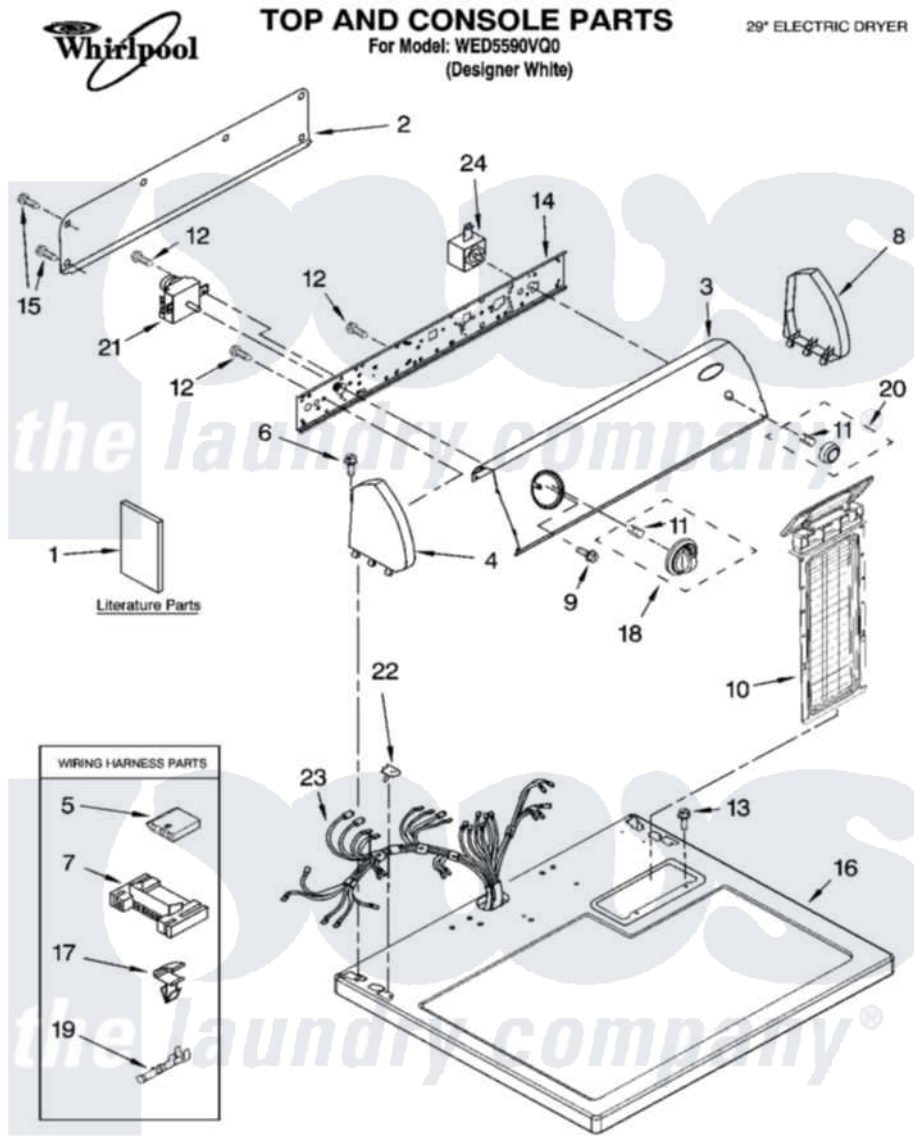

Whirlpool WED5590VQ0 01 - TOP AND CONSOLE PARTS

8-08 Litho in U.S.A. (LT) (psw)

1

Part No. W10223046 Rev. A

Whirlpool Residential Whirlpool WED5590VQ0 Dryer Parts Parts Diagram 01 - TOP AND CONSOLE PARTS
 Click on the part number to view part

Item	Original Part Number	Replaced By	Status	Part Description
1	W10150610		Not Available	Use & Care Guide
"	W10150612		Not Available	Instructions, Installation
"	W10042960		Not Available	Sheet, Cycle Feature
"	8576793		Not Available	Wiring Diagram
"	BLANK		Not Available	Following May Be Purchased DO-IT-YOURSELF REPAIR MANUALS
"	677818		Not Available	Manual, Do-It- Yourself Repair (Dryer)
2	8274261			Do-It-Yourself Repair Manuals
3	W10167874			Panel, Control
4	8271365	279962		Endcap
5	3936144			Do-It-Yourself Repair Manuals
6	388326			Screw, 8-18 X 1.25
7	3395683			Receptacle, Multi-Terminal
8	8271359	279962		Endcap
9	8533951	3400859		Screw, Grounding

10	8557861		Screen, Lint
11	8536939		Clip, Knob
12	8533971	90767	Screw, 8A X 3/8 HeX Washer Head Tapping
13	688983	487240	Screw, For Mtg. Service Capacitor
14	8544895		Bracket, Control
15	693995		Screw, Hex Head
16	8557930	8563985	Top
17	3394427		Clip-Harness
18	8566061		Timer Knob Assembly
19	94614		Terminal
20	8566065		Knob, Push-To-Start
21	8299778		Timer, 60 Hz
22	357213		Nut, Push-In
23	8576500	W10450292	Harness, Wiring
24	3977456		Switch, Push-To-Start