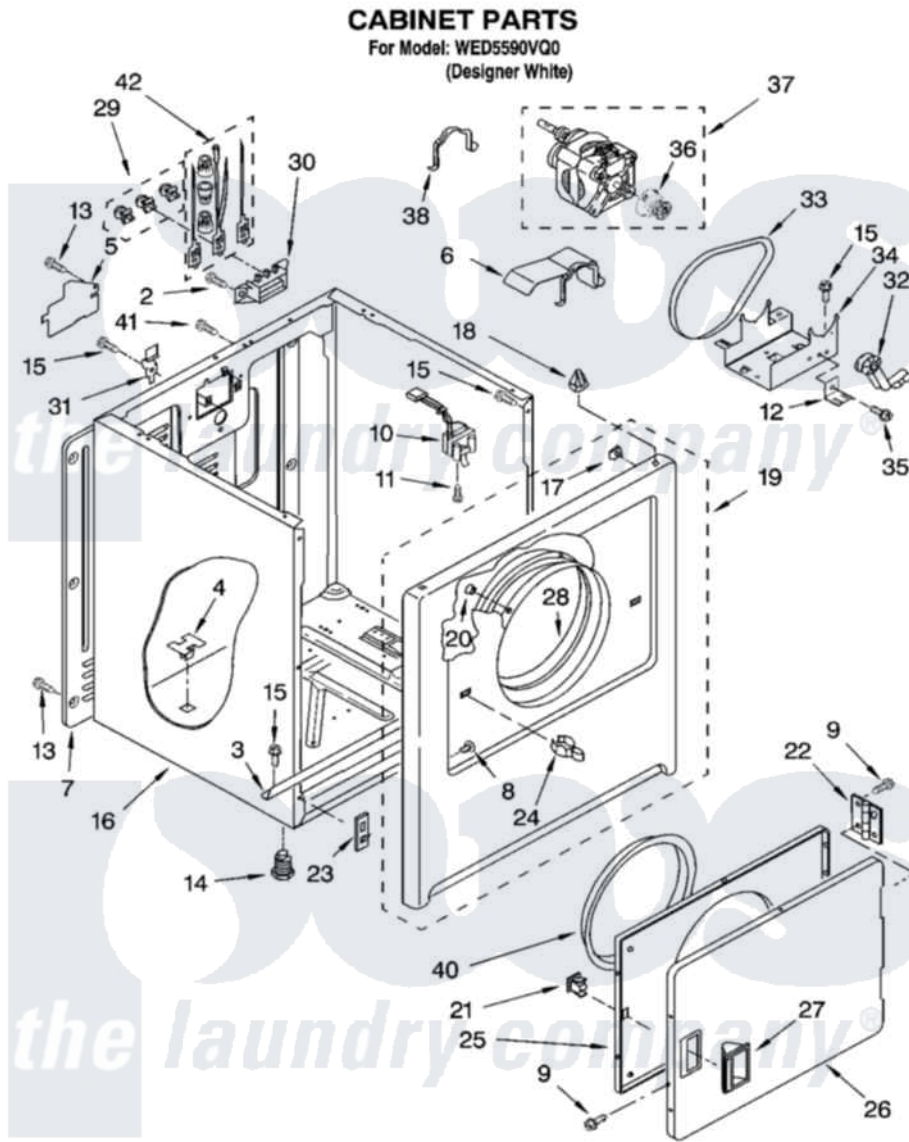

# Whirlpool WED5590VQ0 02 - CABINET PARTS

W10223046

3

Whirlpool [Residential Whirlpool WED5590VQ0 Dryer Parts](#) Parts Diagram 02 - CABINET PARTS  
Click on the part number to view part

Item	Original Part Number	Replaced By	Status	Part Description
2	3393008	<a href="#">308685</a>		Side Trim )
3	<a href="#">8541400</a>			Bracket, Cabinet
4	<a href="#">3404283</a>			Plug, Cabinet
5	<a href="#">3396795</a>			Cover, Terminal Block
6	<a href="#">3401800</a>			Belt Shield Assembly
7	3396807	<a href="#">280040</a>		Panel-Rear
8	<a href="#">3404413</a>			Plug, Hinge Hole
9	342055	<a href="#">488627</a>		Screw
10	3406104	<a href="#">3406105</a>		Door Switch Assembly
11	697773	<a href="#">3395530</a>		Screw
12	<a href="#">3401805</a>			Bracket, Idler
13	<a href="#">693995</a>			Screw, Hex Head
14	3392100	<a href="#">49621</a>		Feet-Leveling
"	<a href="#">279810</a>			Foot-Optional
15	343641	<a href="#">681414</a>		Screw, 10AB X 1/2
16	8530603	<a href="#">8533643</a>		Cabinet