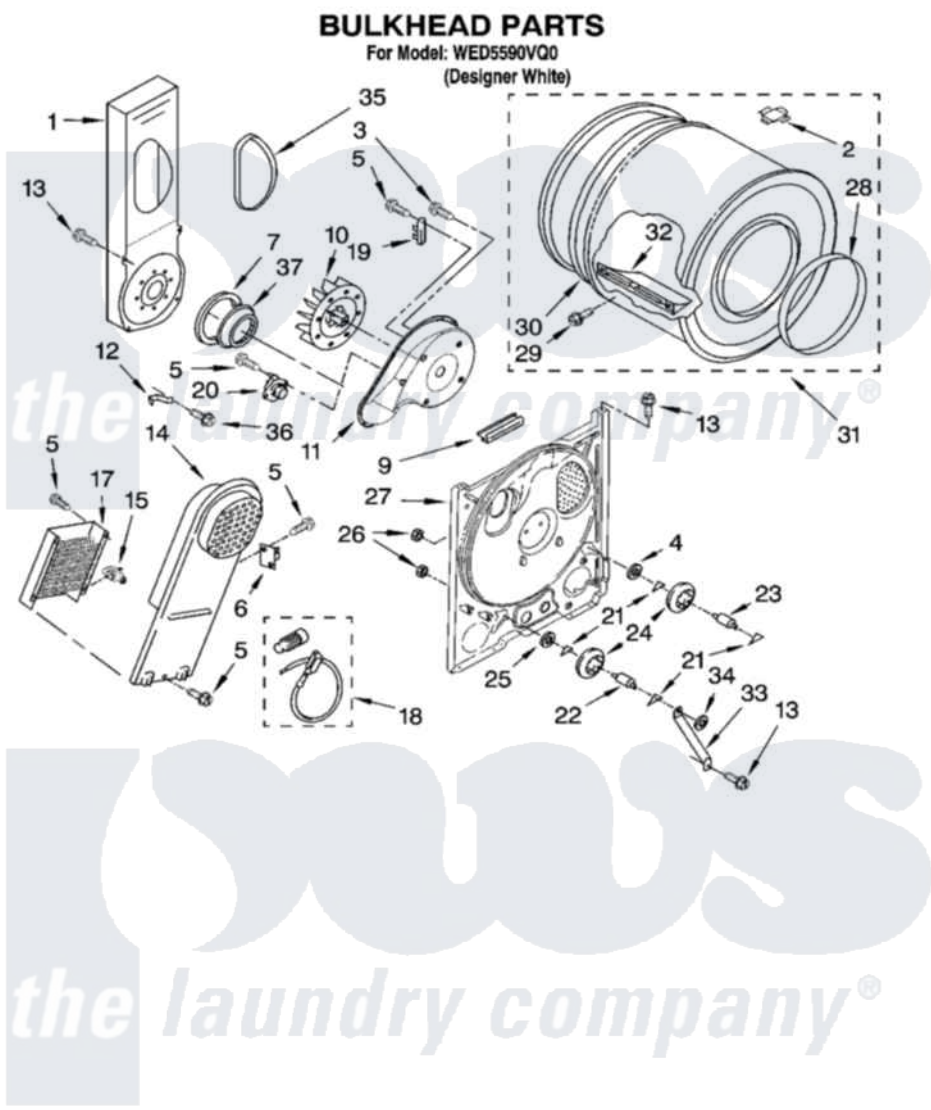

Whirlpool WED5590VQ0 03 - BULKHEAD PARTS, OPTIONAL PARTS (NOT INCLUDED)

W10223046

5

Whirlpool [Residential Whirlpool WED5590VQ0 Dryer Parts](#) Parts Diagram 03 - BULKHEAD PARTS, OPTIONAL PARTS (NOT INCLUDED)

[Click on the part number to view part](#)

Item	Original Part Number	Replaced By	Status	Part Description
1	8519777			Lint Chute Assembly
2	8066086			Plug, Drum Hole
3	3390647	488729		Screw
4	3388703			Washer, Support
5	90767			Screw, 8A X 3/8 HeX Washer Head Tapping
6	3977393	279816		Cutoff-Tml
7	347139			Seal, Lint Chute
9	3392247	686889		Pad
10	3406963			Wheel, Blower
11	8577233			Housing, Blower
12	3398161			CLIP
13	343641	681414		Screw, 10AB X 1/2
14	8541818			Box, Heater
15	3977767			Thermostat, High Limit 250 F

17	3403585	279838	Element
18	279457		Wire Kit, Terminal
19	3392519		Thermal Limiter
20	3387134		Thermostat, Internal-Bias
21	690997		Washer, Thrust
22	3399506	W10359270	Shaft, Drum Roller Threads
23	3399507	W10359269	Shaft, Drum Roller Threads
24	3397590	349241T	Support
25	348197		Washer, Support
26	3359452		Nut, Lock
27	8529955	279793	Bulkhead
28	3394509		Ring, Bearing
29	W10109200		Screw, Baffle Mounting
30	8066085	239087	Seal
31	3396777	697760	Drum
32	342847		Baffle, Drum
33	3976435		Bracket, Support
34	90296		Nut, Push On
35	339956		Seal, Air Duct To Bulkhead
36	489463		Screw, 8-18 X 1/16
37	696302		Shield, Exhaust
	BLANK	Not Available	ACCESSORY PARTS
"	4392065		Kit, Dryer Repair
"	689790		Dry Rack
"	8522199		Accessory Parts
"	72017		Paint, Touch-Up
"	350930		Paint, Pressurized Spray B
"	350938		Paint, Pressurized Spray B
"	799344		Paint, Touch-Up)