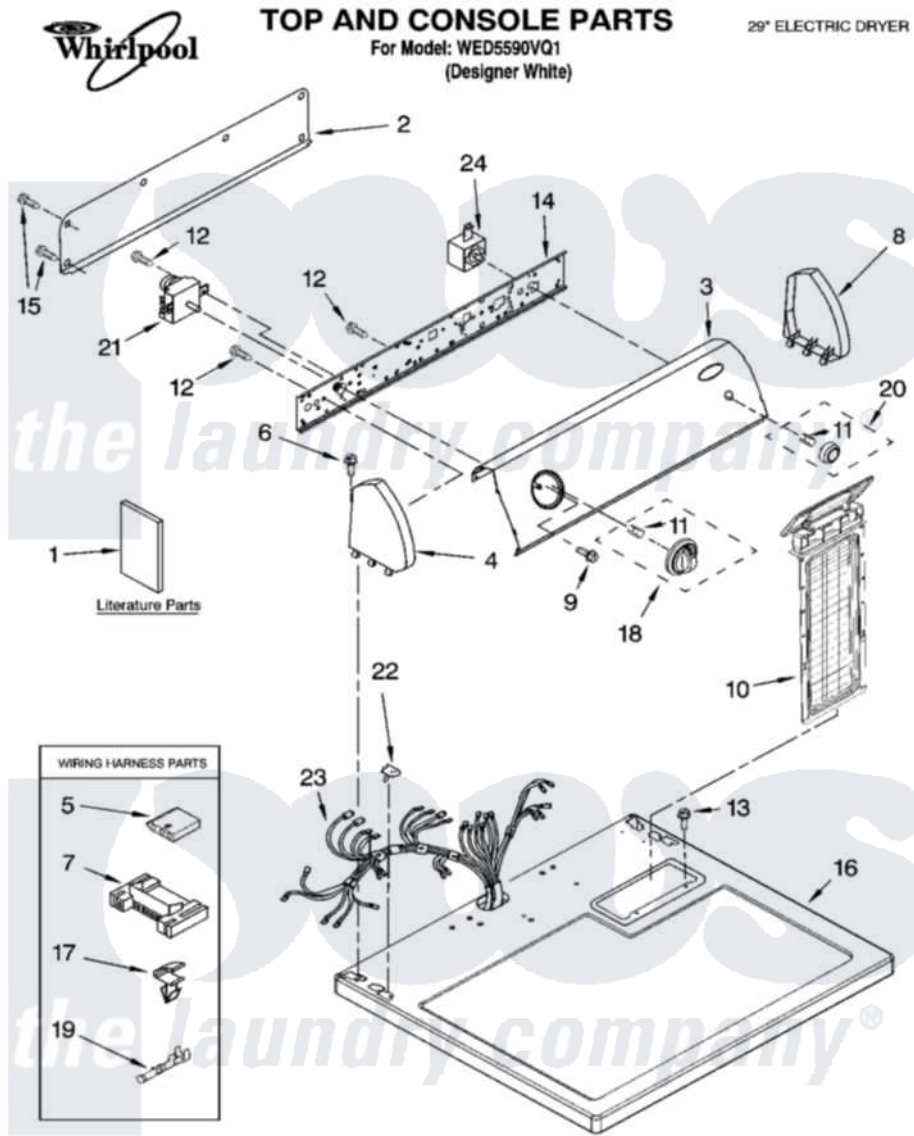

Whirlpool WED5590VQ1 01 - TOP AND CONSOLE PARTS

12-08 Litho in U.S.A. (LT) (psw)

1

Part No. W10246905 Rev. A

Whirlpool Residential Whirlpool WED5590VQ1 Dryer Parts Parts Diagram 01 - TOP AND CONSOLE PARTS
 Click on the part number to view part

Item	Original Part Number	Replaced By	Status	Part Description
1	W10150610		Not Available	Use & Care Guide
"	8577190		Not Available	Installation Instructions
"	W10042960		Not Available	Sheet, Cycle Feature
"	W10185979			Wiring Diagram Cycle Feature
"	BLANK		Not Available	Following May Be Purchased DO-IT-YOURSELF REPAIR MANUALS
"	677818		Not Available	Manual, Do-It- Yourself Repair (Dryer)
2	8274261			Do-It-Yourself Repair Manuals
3	W10167874			Panel, Control
4	8271365	279962		Endcap
5	3936144			Do-It-Yourself Repair Manuals
6	388326			Screw, 8-18 X 1.25
7	3395683			Receptacle, Multi-Terminal
8	8271359	279962		Endcap
9	8533951	3400859		Screw, Grounding

10	8557861		Screen, Lint
11	8536939		Clip, Knob
12	8533971	90767	Screw, 8A X 3/8 HeX Washer Head Tapping
13	688983	487240	Screw, For Mtg. Service Capacitor
14	8544895		Bracket, Control
15	693995		Screw, Hex Head
16	8557930	8563985	Top
17	3394427		Clip-Harness
18	8566061		Timer Knob Assembly
19	94614		Terminal
20	8566065		Knob, Push-To-Start
21	W10185970		Timer, 60 Hz
22	357213		Nut, Push-In
23	W10186068	W10186166	Harness, Wiring
24	3977456		Switch, Push-To-Start