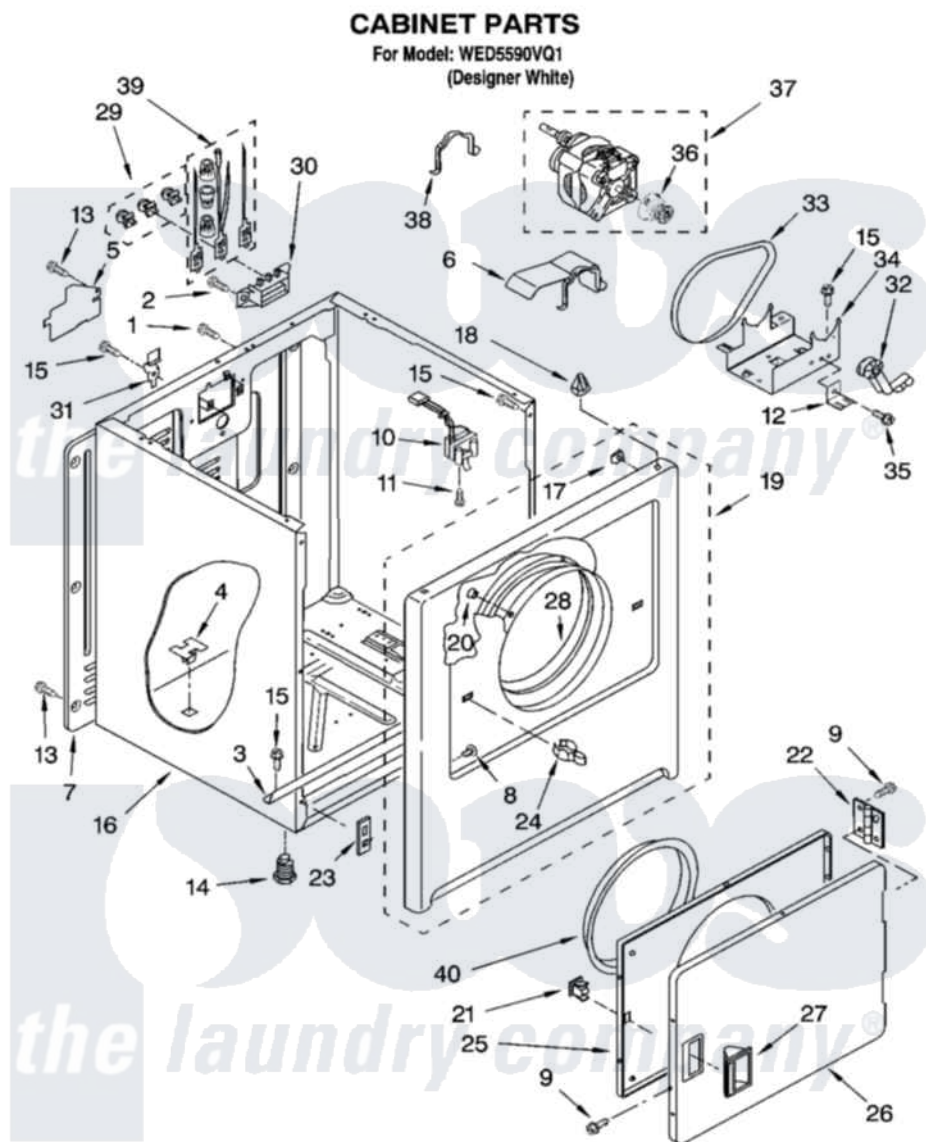

# Whirlpool WED5590VQ1 02 - CABINET PARTS

W10246905

3

Whirlpool [Residential Whirlpool WED5590VQ1 Dryer Parts](#) Parts Diagram 02 - CABINET PARTS  
Click on the part number to view part

Item	Original Part Number	Replaced By	Status	Part Description
1	697776	<a href="#">4331106</a>		Screw, No.10-32 X 7/16
2	3393008	<a href="#">308685</a>		Side Trim )
3	<a href="#">8541400</a>			Bracket, Cabinet
4	<a href="#">3404283</a>			Plug, Cabinet
5	<a href="#">3396795</a>			Cover, Terminal Block
6	<a href="#">3401800</a>			Belt Shield Assembly
7	3396807	<a href="#">280040</a>		Panel-Rear
8	<a href="#">3404413</a>			Plug, Hinge Hole
9	342055	<a href="#">488627</a>		Screw
10	3406104	<a href="#">3406105</a>		Door Switch Assembly
11	697773	<a href="#">3395530</a>		Screw
12	<a href="#">3401805</a>			Bracket, Idler
13	<a href="#">693995</a>			Screw, Hex Head
14	3392100	<a href="#">49621</a>		Feet-Leveling
"	<a href="#">279810</a>			Foot-Optional
15	343641	<a href="#">681414</a>		Screw, 10AB X 1/2