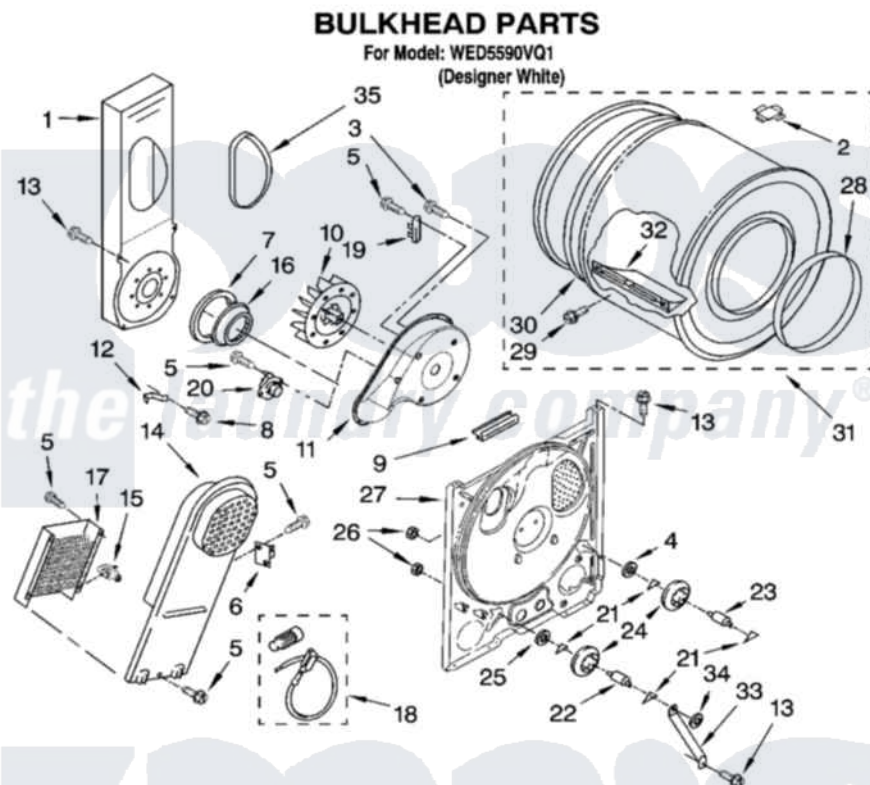

Whirlpool WED5590VQ1 03 - BULKHEAD PARTS, OPTIONAL PARTS (NOT INCLUDED)

W10246905

5

Whirlpool Residential Whirlpool WED5590VQ1 Dryer Parts Parts Diagram 03 - BULKHEAD PARTS, OPTIONAL PARTS (NOT INCLUDED)

Click on the part number to view part

Item	Original Part Number	Replaced By	Status	Part Description
1	8519777			Lint Chute Assembly
2	8066086			Plug, Drum Hole
3	3390647	488729		Screw
4	3388703			Washer, Support
5	90767			Screw, 8A X 3/8 HeX Washer Head Tapping
6	3977393	279816		Cutoff-Tml
7	347139			Seal, Lint Chute
8	489463			Screw, 8-18 X 1/16
9	3392247	686889		Pad
10	3406963			Wheel, Blower
11	8577233			Housing, Blower
12	3398161			CLIP
13	343641	681414		Screw, 10AB X 1/2
14	8541818			Box, Heater