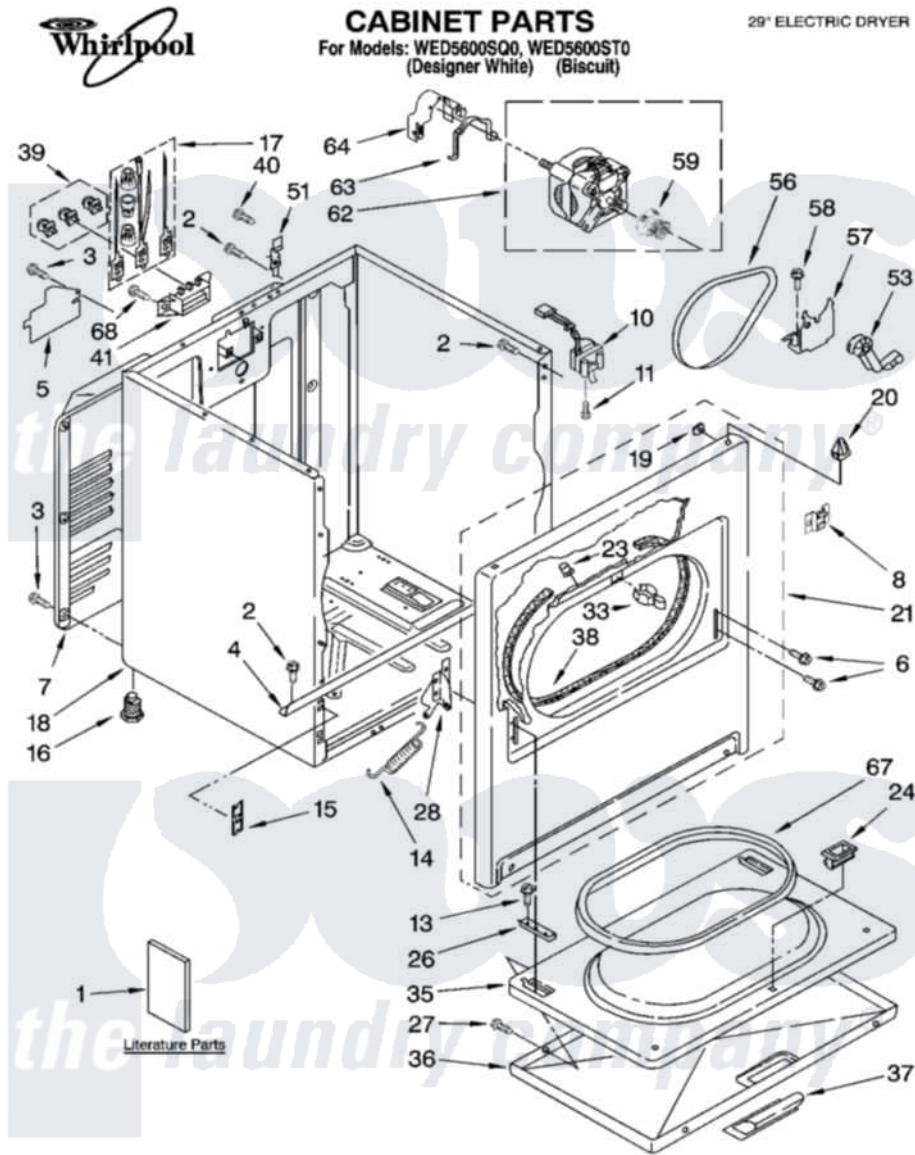

Whirlpool WED5600SQ0 01 - CABINET PARTS

6-06 Litho in U.S.A.(LT)

1

Part No. 8181421

Whirlpool [Residential Whirlpool WED5600SQ0 Dryer Parts](#) Parts Diagram 01 - CABINET PARTS
 Click on the part number to view part

| | | | |
|----|-------------------------|---------------------------|--|
| 11 | 697773 | 3395530 | Screw |
| 13 | 3357011 | 308685 | Side Trim) |
| 14 | 8541401 | W10041960 | Spring, Door |
| 15 | 3394083 | | Clip, Front Panel |
| 16 | 3392100 | 49621 | Feet-Leveling |
| " | 279810 | | Foot-Optional |
| 17 | 279318 | | Terminal Tinned And Brass Panel |
| 18 | 8530603 | 8533643 | Cabinet |
| " | 8530606 | 3977306 | Cabinet |
| 19 | 98234 | | Clip, U-Bend |
| 20 | 690363 | 18776 | Lock, Front Top |
| 21 | 695620 | 279443 | Panel |
| " | 3977244 | 279891 | Panel |
| 23 | 685203 | 279220 | Clip |
| 24 | 3389441 | | Door Catch Assembly |
| 26 | 337189 | | Clip, Hinge |
| 27 | 694091 | | Trim, Side Right Hand |
| 28 | 8066056 | | Hinge, Door |
| " | 8066057 | | Hinge, Door |
| 33 | 696144 | 279570 | Latch |
| 35 | 695737 | | Door, Rear |
| 36 | 3393549 | | Door, Front |
| " | 3977241 | | Door, Front |
| 37 | 8566057 | W10095180 | Handle, Door |
| " | 8566069 | | Handle, Door |
| 38 | 3406129 | | Seal And Bearing Assembly |
| 39 | 279393 | | Terminal Block Screw Kit |
| 40 | 697776 | 4331106 | Screw, No.10-32 X 7/16 |
| 41 | 3397659 | | Block, Terminal |
| 51 | 8066217 | | Hinge, Top |
| 53 | 691366 | | Idler And Pulley Assembly |
| 56 | 8066065 | 341241 | Belt |
| 57 | 348780 | | Base, Motor |
| 58 | 3400500 | | Bolt, 3405245 5/16-18 X 3/4 |
| 59 | 8066184 | | Pulley, Motor |
| 62 | 8066206 | 279827 | Motor-Drve |
| 63 | 660658 | | Clamp, Motor Mounting 343481 685441 |
| 64 | 3404162 | | Clamp, Motor |
| 67 | 3390731 | | Seal, Door |
| 68 | 3393008 | 308685 | Side Trim) |