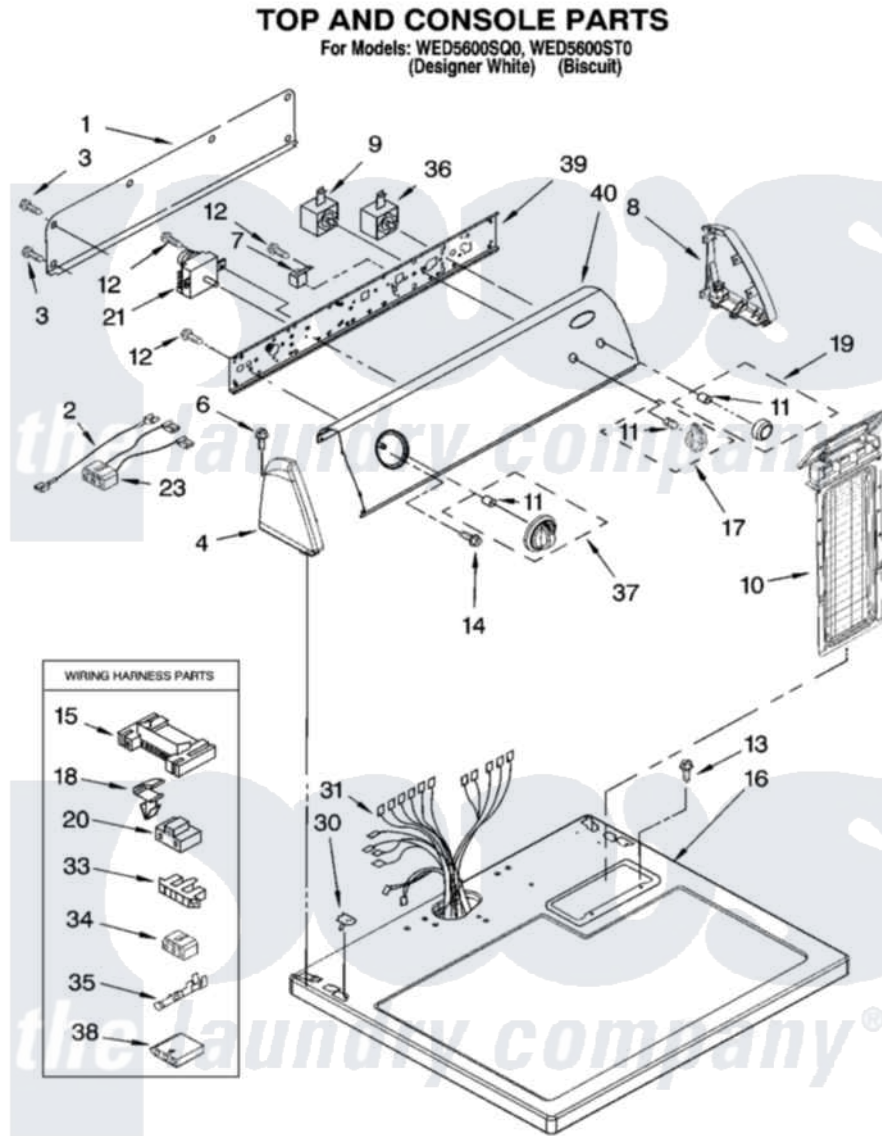

Whirlpool WED5600SQ0 02 - TOP AND CONSOLE PARTS

8181421

3

Whirlpool [Residential Whirlpool WED5600SQ0 Dryer Parts](#) Parts Diagram 02 - TOP AND CONSOLE PARTS
Click on the part number to view part

Item	Original Part Number	Replaced By	Status	Part Description
1	8274261			Do-It-Yourself Repair Manuals
2	3401684			Jumper, Wire
3	693995			Screw, Hex Head
4	8271365	279962		Endcap
"	8271368	279965		Endcap
6	388326			Screw, 8-18 X 1.25
7	694419			Mini-Buzzer
8	8271359	279962		Endcap
"	8271362	279965		Endcap
9	3399640			Switch, Rotary
10	8557857			Screen, Lint
"	8557858			Screen, Lint
11	8536939			Clip, Knob
12	8533971	90767		Screw, 8A X 3/8 HeX Washer Head Tapping
13	688983	487240		Screw, For Mtg. Service Capacitor

14	8533951	3400859	Screw, Grounding
15	3395683		Receptacle, Multi-Terminal
16	8557930	8563985	Top
"	8557931	8563986	Top
17	8565944		Knob, Control
"	8565947		Knob, Control
18	3394427		Clip-Harness
19	8566073		Knob, Push-To-Start
"	8566076		Knob, Push-To-Start
20	3401144		Connector
21	3979617		Timer, 60 Hz
23	8539893		Wire, Jumper
30	357213		Nut, Push-In
31	8299873	8576503	Harness, Wiring
33	3397269		Connector, Timer
34	3347243		Block, Disconnect
35	94614		Terminal
36	3398095		Switch, Push-To-Start
37	8566061		Timer Knob Assembly
"	8566064		Timer Knob Assembly
38	3936144		Do-It-Yourself Repair Manuals
39	8544895		Bracket, Control
40	8567423		Panel, Control
"	8579557		Panel, Control