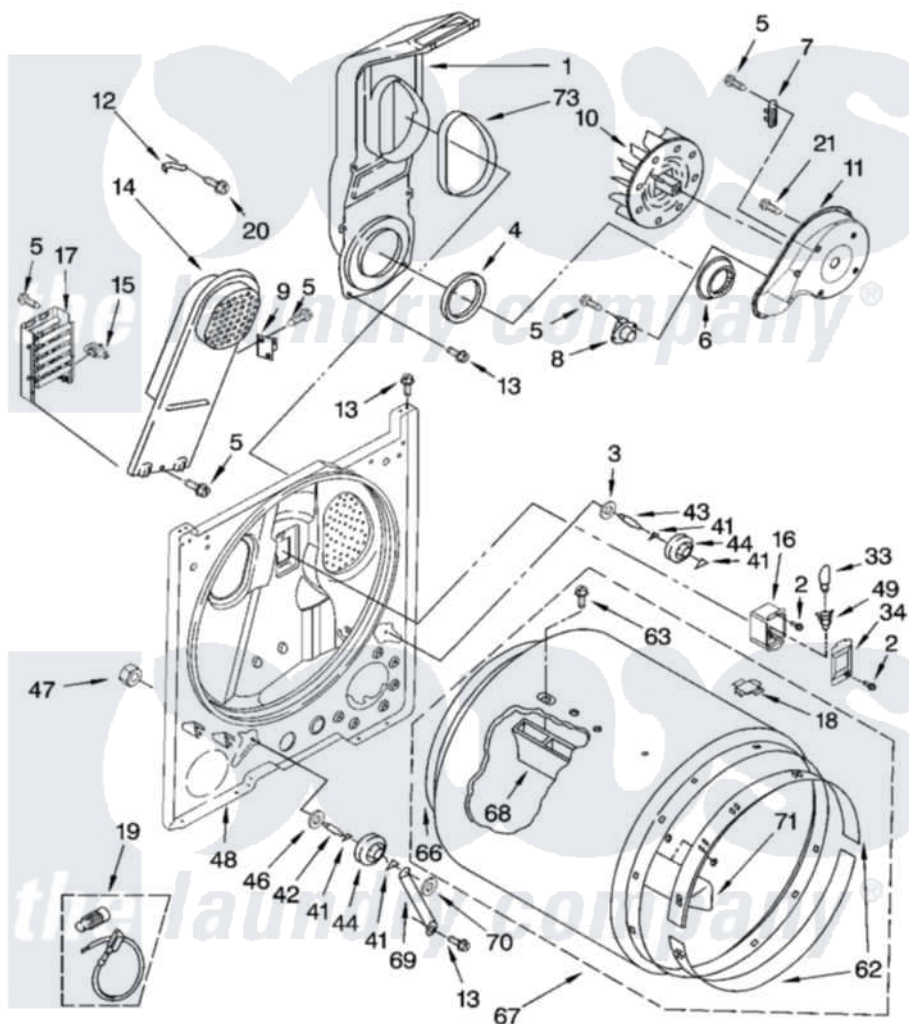

Whirlpool WED5600SQ0 03 - BULKHEAD PARTS, OPTIONAL PARTS (NOT INCLUDED)

BULKHEAD PARTS For Models: WED5600SQ0, WED5600ST0 (Designer White) (Biscuit)

8181421

5

Whirlpool [Residential Whirlpool WED5600SQ0 Dryer Parts](#) Parts Diagram 03 - BULKHEAD PARTS, OPTIONAL PARTS (NOT INCLUDED)

[Click on the part number to view part](#)

Item	Original Part Number	Replaced By	Status	Part Description
1	348368			Lint Chute Assembly
2	487909	488729		Screw
3	3388703			Washer, Support
4	347139			Seal, Lint Chute
5	90767			Screw, 8A X 3/8 HeX Washer Head Tapping
6	696302			Shield, Exhaust
7	3392519			Thermal Limiter
8	3387134			Thermostat, Internal-Bias
9	3977393	279816		Cutoff-Tml
10	694089			Wheel, Blower
11	8577230			Housing, Blower
12	3398161			CLIP
13	343641	681414		Screw, 10AB X 1/2
14	8541818			Box, Heater

15	3977767		Thermostat, High Limit 250 F
16	3977373		Bracket, Drum Light
17	8565582	279838	Element
18	8066086		Plug, Drum Hole
19	279457		Wire Kit, Terminal
20	489463		Screw, 8-18 X 1/16
21	3390647	488729	Screw
33	3406124	22002263	Lamp
34	3402841	8532165	Lens, Drum Light
41	690997		Washer, Thrust
42	3399506	W10359270	Shaft, Drum Roller Threads
43	3399507	W10359269	Shaft, Drum Roller Threads
44	3397590	349241T	Support
46	348197		Washer, Support
47	3359452		Nut, Lock
48	3403413		Bulkhead
49	3403634	W10136369	Socket, Drum Light Assembly
62	692526	279441	BeaRng-Rng
63	97787	W10109200	Screw, Baffle Mounting
66	3406130	279857	Seal
67	695587		Drum Assembly
68	692490		Baffle, Drum
69	3976434		Bracket, Support Shaft
70	90296		Nut, Push On
71	3403636		Baffle, Drum
73	339956		Seal, Air Duct To Bulkhead
	BLANK	Not Available	ACCESSORY PARTS
"	279948	4392065	Kit, Dryer Repair
"	3406839		Dry Rack Assembly
"	8522199		Accessory Parts
"	72017		Paint, Touch-Up
"	4392899		Paint, Touch-Up
"	350930		Paint, Pressurized Spray B
"	4392901		Paint, Pressurized Spray
"	350938		Paint, Pressurized Spray B
"	799344		Paint, Touch-Up)
"	4392900		Paint, Bulk)