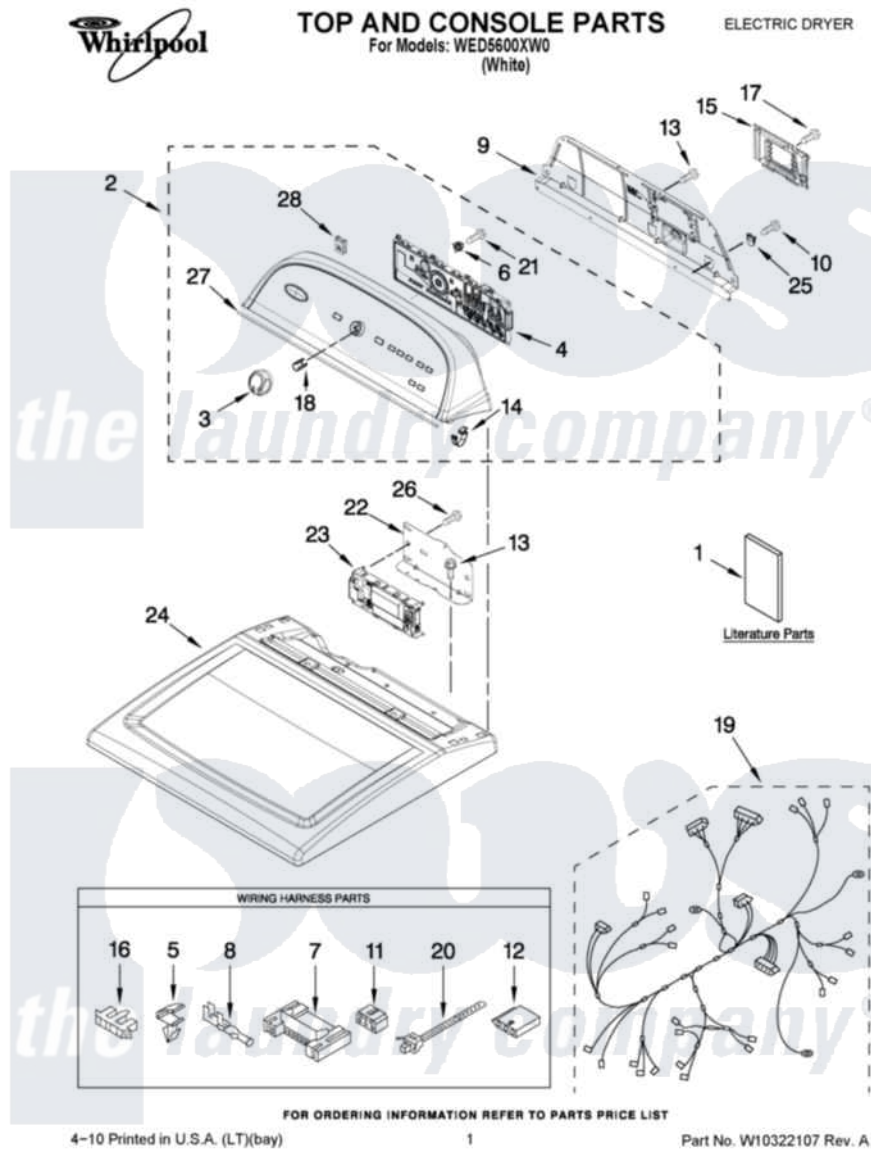

Whirlpool WED5600XW0 01 - TOP AND CONSOLE PARTS

Whirlpool Residential Whirlpool WED5600XW0 Dryer Parts Parts Diagram 01 - TOP AND CONSOLE PARTS
Click on the part number to view part

Item	Original Part Number	Replaced By	Status	Part Description
1	W10096988		Not Available	INSTALLATION INSTRUCTIONS
"	W10096985		Not Available	GUIDE, USE & CARE
"	W10096966		Not Available	TECH SHEET
2	W10269610			Console Assembly
3	W10251392			Knob Assembly
4	W10269625			User Interface Assembly
5	3394427			Clip-Harness
6	W10274524			Tensioner, Facia
7	3395683			Receptacle, Multi-Terminal
8	94614			Terminal
9	W10096969			Panel, Rear Console
10	8533971	90767		Screw, 8A X 3/8 HeX Washer Head Tapping
11	3347243			Block, Disconnect
12	3936144			Do-It-Yourself Repair Manuals
13	3390647	488729		Screw

14	8312709		Clip-Console
15	W10286180	W10119283	Cover, Terminal Block
16	3397269		Connector, Timer
17	3390814	90767	Screw, 8A X 3/8 HeX Washer Head Tapping
18	8536939		Clip, Knob
19	W10253981		Harness, Electric
20	3391018		Tie Cable
21	W10219342		Screw, Baffle Mounting
22	W10271580		Bracket, Motor Control
23	W10259285		CCU-Control
24	W10260246		Top
25	W10279552		Plug-Upper Rear Panel
26	337686	Not Available	SCREW, 8-18 X .500
27	W10280079		Seal, Console
28	W10298336		8-18 Nch, U-Type NUT