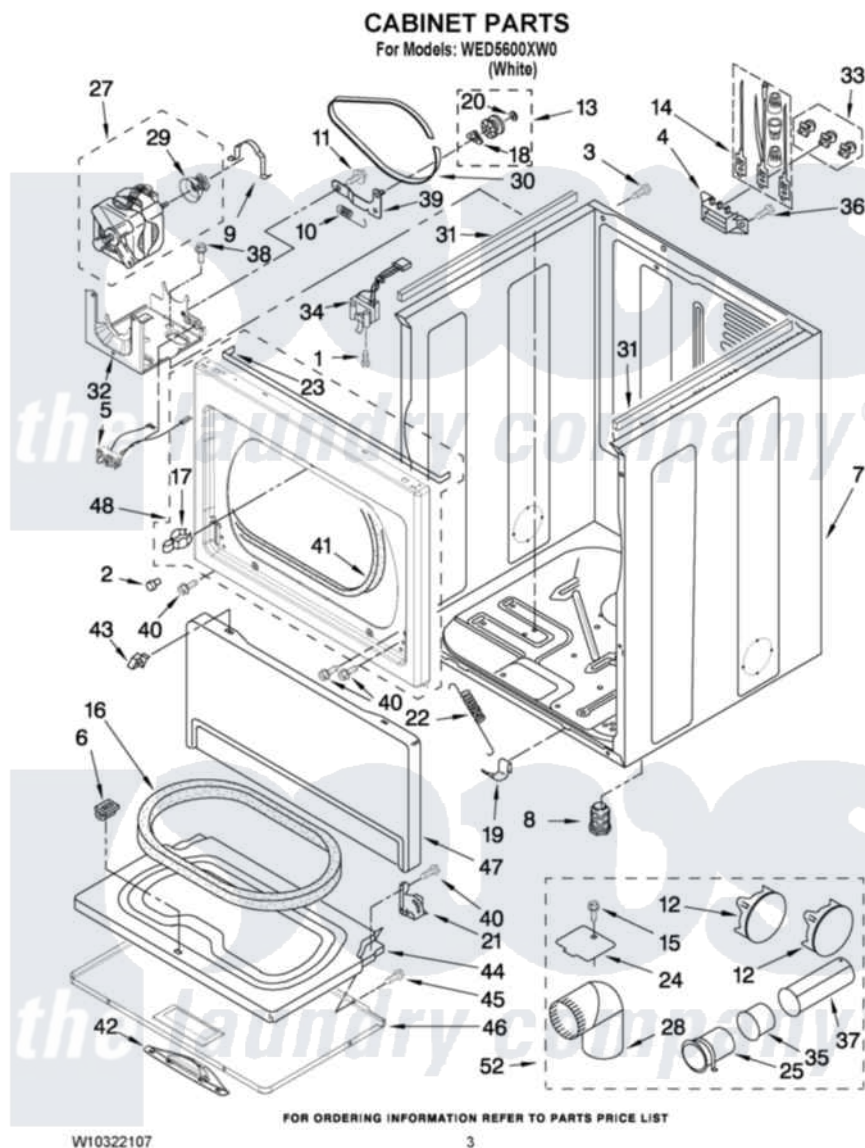

# Whirlpool WED5600XW0 02 - CABINET PARTS

Whirlpool Residential Whirlpool WED5600XW0 Dryer Parts Parts Diagram 02 - CABINET PARTS

Click on the part number to view part

Item	Original Part Number	Replaced By	Status	Part Description
1	697773	<a href="#">3395530</a>		Screw
2	<a href="#">693152</a>			Bumper, Console
3	8533974	<a href="#">4331106</a>		Screw, No.10-32 X 7/16
4	<a href="#">3397659</a>			Block, Terminal
5	W10246525	<a href="#">W10314253</a>		Switch, Assembly Broken Belt
6	690081	<a href="#">279570</a>		Latch
7	<a href="#">8310656</a>			Cabinet
8	3392100	<a href="#">49621</a>		Feet-Leveling
NI	<a href="#">279810</a>			Foot-Optional
9	<a href="#">660658</a>			Clamp, Motor Mounting 343481 685441
10	<a href="#">3387374</a>			Spring, Idler
11	<a href="#">3389420</a>			Retainer-Idler 1/4-20 X 1/16
12	<a href="#">49252</a>			Plug, Multivent
13	3388672	<a href="#">279640</a>		Pulley-ldr
14	<a href="#">279318</a>			Terminal Tinned And Brass Panel