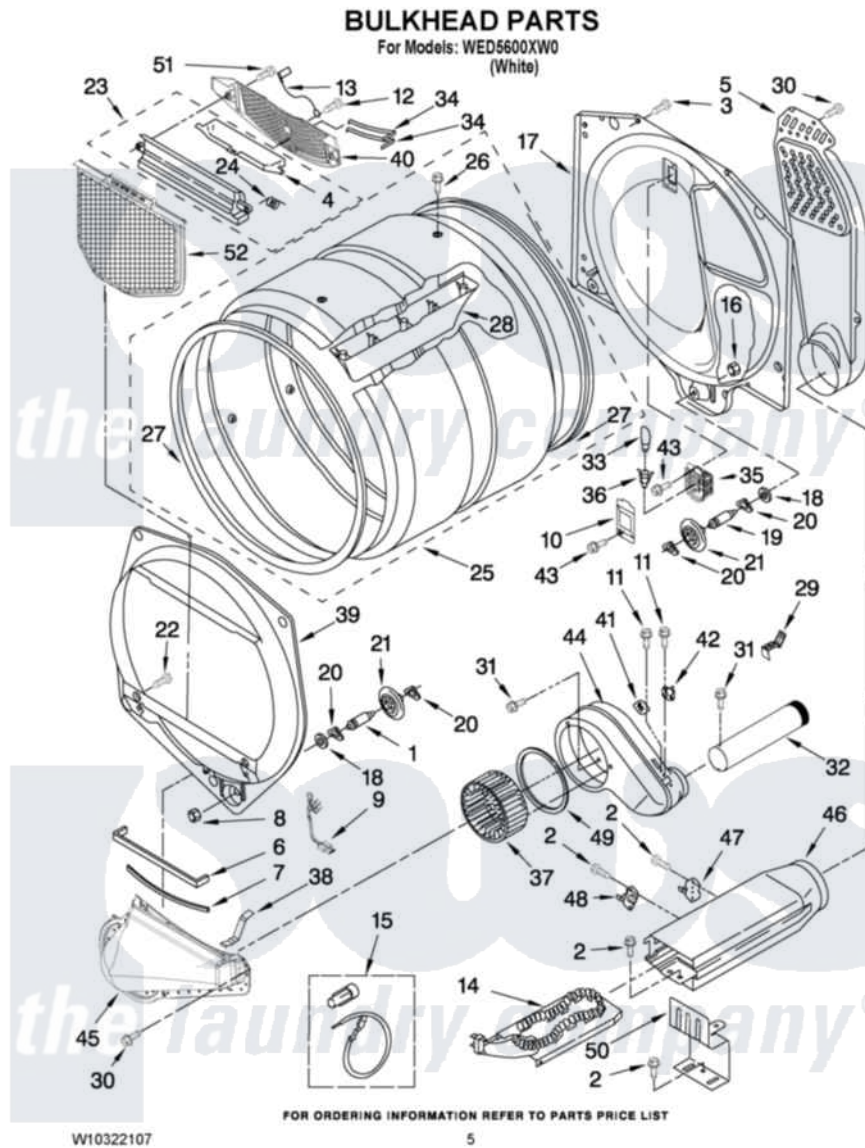

# Whirlpool WED5600XW0 03 - BULKHEAD PARTS

Whirlpool Residential Whirlpool WED5600XW0 Dryer Parts Parts Diagram 03 - BULKHEAD PARTS  
Click on the part number to view part

Item	Original Part Number	Replaced By	Status	Part Description
1	8575324	<a href="#">W10359271</a>		Shaft, Drum Roller Threads
2	<a href="#">90767</a>			Screw, 8A X 3/8 HeX Washer Head Tapping
3	3390647	<a href="#">488729</a>		Screw
4	<a href="#">W10153413</a>			Door, Lint Screen
5	697354	<a href="#">3387911</a>		Duct-Air
6	<a href="#">697813</a>			Seal, Outlet Housing
7	697814	<a href="#">697813</a>		Seal, Outlet Housing
8	3934666	<a href="#">W10080210</a>		Nut, 3/8 X 16
9	<a href="#">W10298258</a>			Harness, Sensor
10	3402841	<a href="#">8532165</a>		Lens, Drum Light
11	8533971	<a href="#">90767</a>		Screw, 8A X 3/8 HeX Washer Head Tapping
12	359625	<a href="#">487240</a>		Screw, For Mtg. Service Capacitor
13	3392258	<a href="#">3393840</a>		Wire
14	<a href="#">3387747</a>			Element, Heater