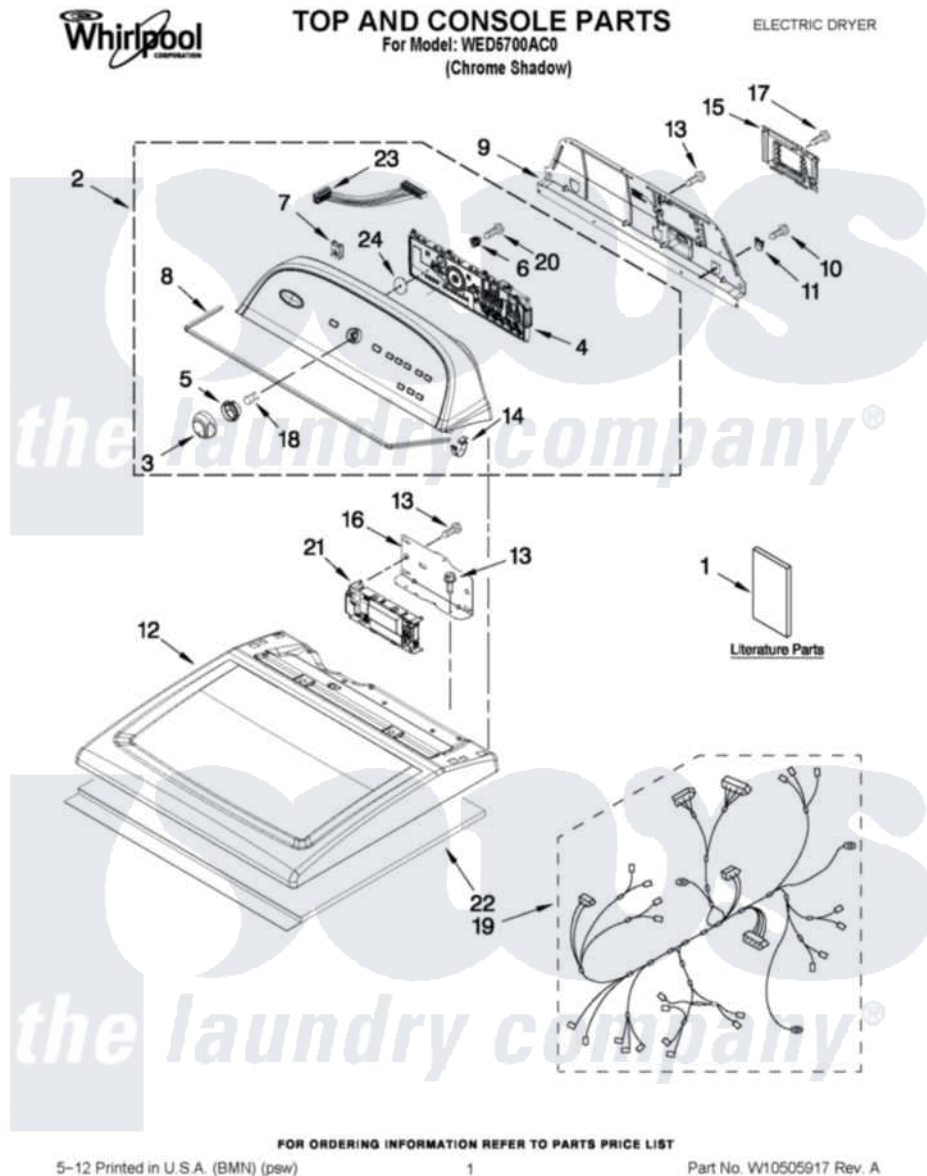

Whirlpool WED5700AC0 01 - TOP AND CONSOLE PARTS

Whirlpool Residential Whirlpool WED5700AC0 Dryer Parts Parts Diagram 01 - TOP AND CONSOLE PARTS
 Click on the part number to view part

Item	Original Part Number	Replaced By	Status	Part Description
1	W10115226		Not Available	INSTALLATION INSTRUCTIONS
"	W10097053		Not Available	GUIDE, USE & CARE
"	W10417013		Not Available	TECH SHEET
2	W10458788			Console Assembly
3	W10251394			Assembly, Knob White And Silver Models
4	W10269626			User Interface Assembly
5	W10325119			Spacer, Knob
6	W10274524			Tensioner, Facia
7	W10298336			8-18 Nch, U-Type NUT
8	W10280079			Seal, Console
9	W10096969			Panel, Rear Console
10	693995			Screw, Hex Head
11	W10279552			Plug-Upper Rear Panel
12	W10458665			Top
13	3390647	488729		Screw

14	8312709		Clip-Console
15	W10286180	W10119283	Cover, Terminal Block
16	W10271580		Bracket, Motor Control
17	3390814	90767	Screw, 8A X 3/8 HeX Washer Head Tapping
18	8536939		Clip, Knob
19	W10287252		Harness, Electric
20	W10219342		Screw, Baffle Mounting
21	W10214008		Control, Electronic
22	W10123956		Dampening Panel
23	W10285494		Cable, User Interface
24	W10323092		Seal, User Interface