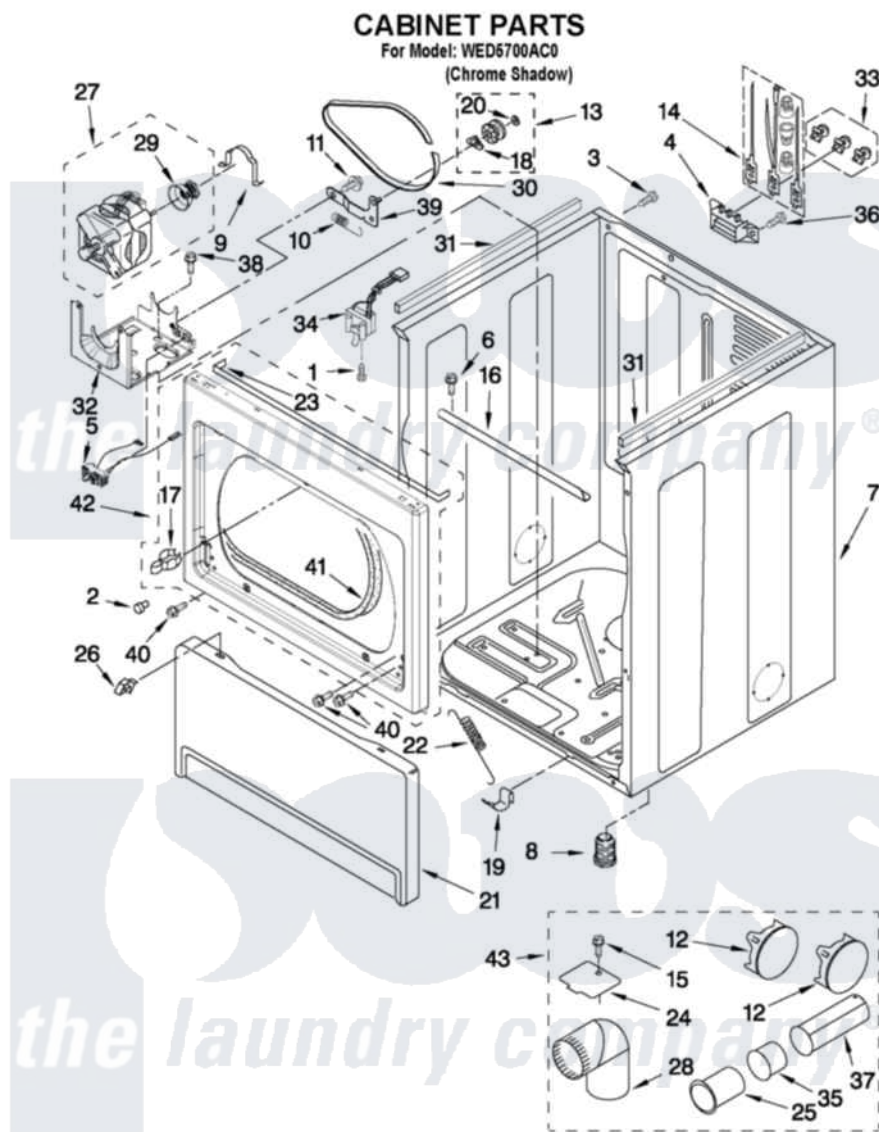

Whirlpool WED5700AC0 02 - CABINET PARTS

FOR ORDERING INFORMATION REFER TO PARTS PRICE LIST

W10505917

3

Whirlpool [Residential Whirlpool WED5700AC0 Dryer Parts](#) Parts Diagram 02 - CABINET PARTS

[Click on the part number to view part](#)

Item	Original Part Number	Replaced By	Status	Part Description
1	697773	3395530		Screw
2	693152			Bumper, Console
3	8533971	90767		Screw, 8A X 3/8 HeX Washer Head Tapping
4	3397659			Block, Terminal
5	W10411936			Switch, Broken Belt
6	3390647	488729		Screw
7	W10458797			Cabinet
8	3392100	49621		Feet-Leveling
NI	279810			Foot-Optional
9	W10121316			Plug, Multivent
10	3387374			Spring, Idler
11	3389420			Retainer-Idler 1/4-20 X 1/16
12	W10404617			Plug, Multivent
13	3388672	279640		Pulley-ldr
14	279318			Terminal Tinned And Brass Panel