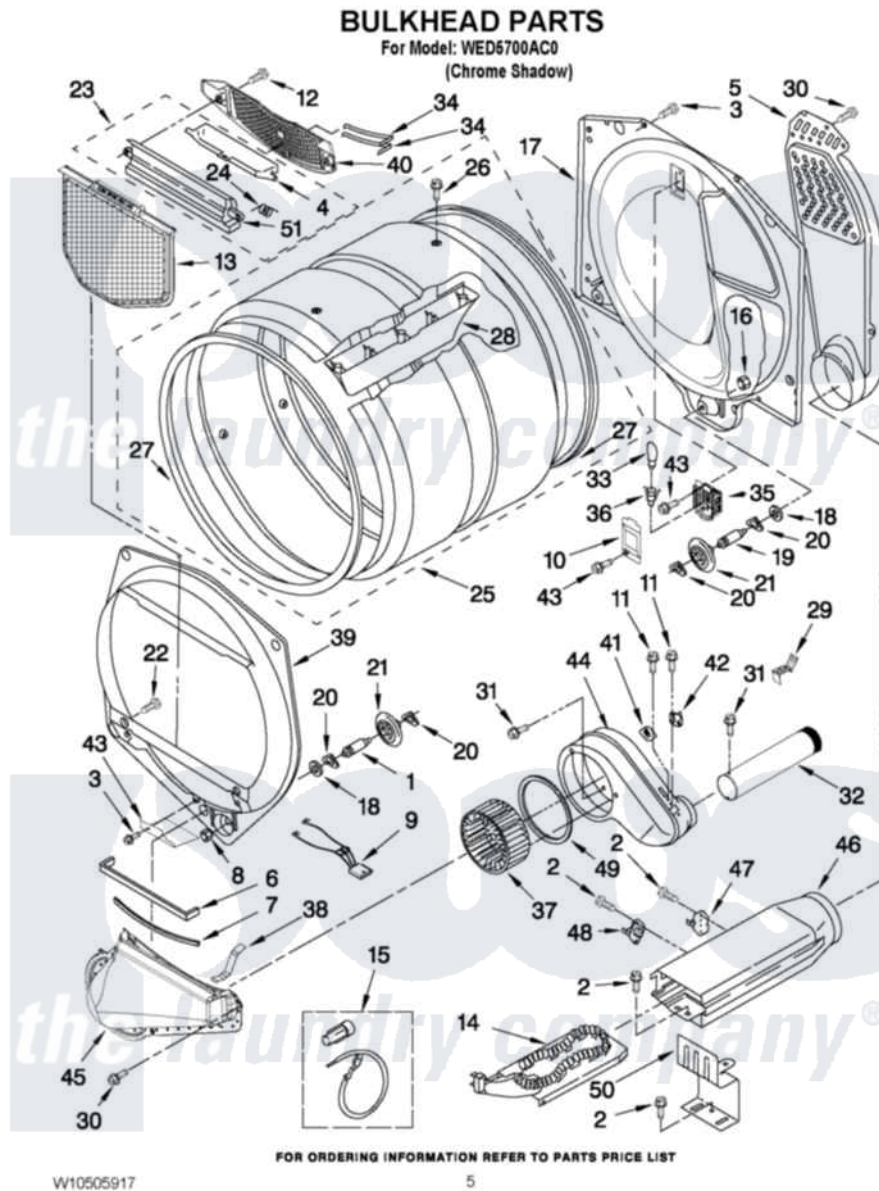

Whirlpool WED5700AC0 03 - BULKHEAD PARTS

Whirlpool Residential Whirlpool WED5700AC0 Dryer Parts Parts Diagram 03 - BULKHEAD PARTS
Click on the part number to view part

Item	Original Part Number	Replaced By	Status	Part Description
1	W10359271			Shaft, Drum Roller Threads
2	90767			Screw, 8A X 3/8 HeX Washer Head Tapping
3	3390647	488729		Screw
4	W10153413			Door, Lint Screen
5	697354	3387911		Duct-Air
6	697813			Seal, Outlet Housing
7	697814	697813		Seal, Outlet Housing
8	3934666	W10080210		Nut, 3/8 X 16
9	W10298258			Harness, Sensor
10	3402841	8532165		Lens, Drum Light
11	693995			Screw, Hex Head
12	3357011	308685		Side Trim)
13	W10049370	W10120998		Screen
14	3387747			Element, Heater
15	279457			Wire Kit, Terminal
16	W10001120	W10080190		Nut, 3/8-16

17	8520836		Bulkhead, Rear
18	3387459	W10080960	Washer, Support
19	W10359272		Shaft, Roller Drum Threads
20	690997		Washer, Thrust
21	W10314171		Roller, Support Assembly
22	695240	488729	Screw
23	W10153423		Outlet Grille, Housing Assembly
24	3394986		Spring, Lint Screen Door
25	8318215	W10197999	Drum
26	W10219342		Screw, Baffle Mounting
27	W10166807	280114	Seal
28	697693	W10113136	Baffle, Drum
29	8572105		Retainer, Toe Panel
30	693995		Screw, Hex Head
31	489463		Screw, 8-18 X 1/16
32	8066224	279936	Kit-Exhst
33	3406124	22002263	Lamp
34	3387223		Electrode, Sensor
35	8578825		Bracket, Drum Light
36	W10214261		Socket, Drum Light Assembly
37	697772		Wheel, Blower
38	W10345456	8066208	Clip-Exhaust
39	697557		Bulkhead, Front
40	W10153412		Grille, Outlet
41	3392519		Thermal Limiter
42	8577274		Thermostat 295F
43	W10128629		Shield, Blower Housing
44	8544362	W10119255	Housing, Blower
45	8066168	W10128606	Duct-Lint
46	3392537		Box, Heater
47	8318314	279973	Kit, Thermal Cut-Off
48	3391914		Thermostat 295 F
49	697770		Seal, Cover Plate Blower Housing
50	8066099		Bracket, Heater Box
51	W10153414		Outlet, Housing Assembly