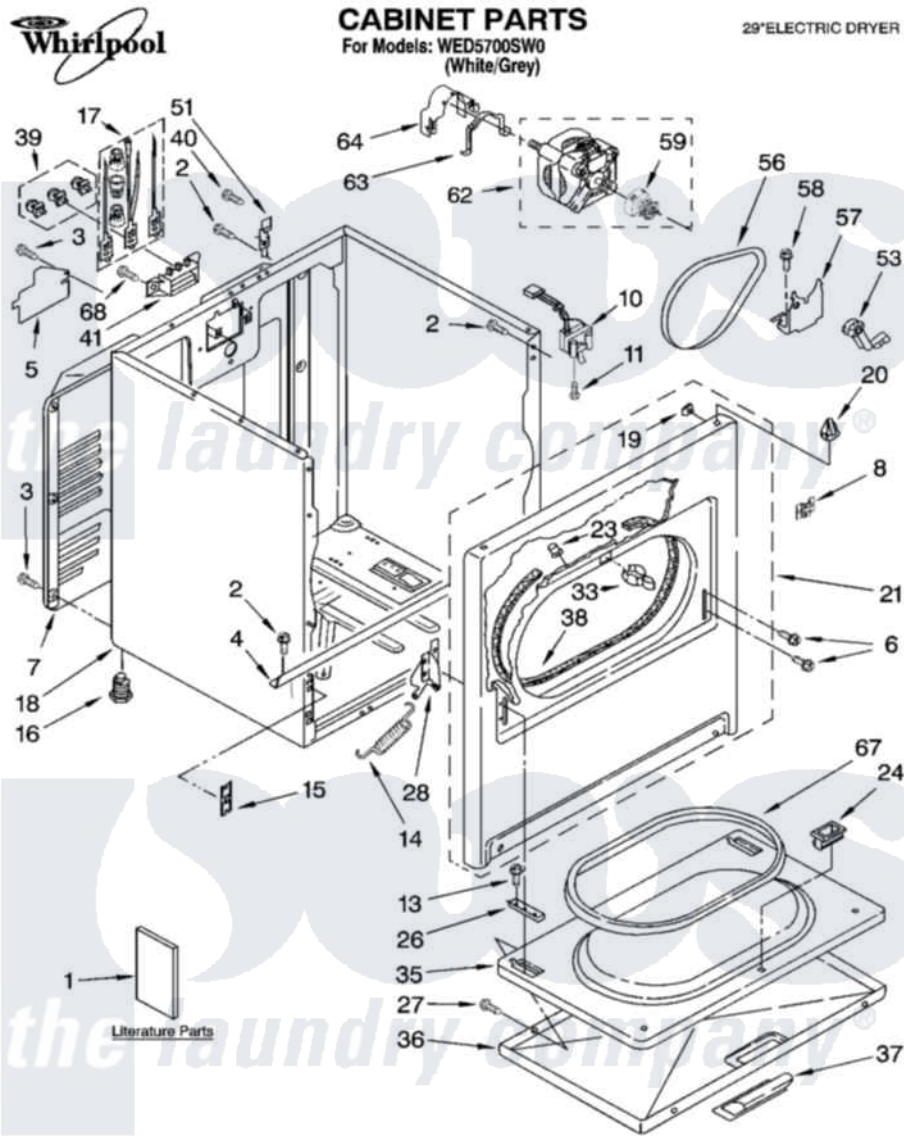

# Whirlpool WED5700SW0 01 - CABINET PARTS

5-06 Litho in U.S.A.(LT)

1

Part No. 8181260

Whirlpool [Residential Whirlpool WED5700SW0 Dryer Parts](#) Parts Diagram 01 - CABINET PARTS  
 Click on the part number to view part

Item	Original Part Number	Replaced By	Status	Part Description
1	8577188		Not Available	Instructions, Installation
"	W10042960		Not Available	Sheet, Cycle Feature
"	8578183		Not Available	Use And Care Guide
"	8576811		Not Available	Wiring Diagram
"	BLANK		Not Available	Following May Be Purchased DO-IT-YOURSELF REPAIR MANUALS
"	677818		Not Available	Manual, Do-It- Yourself Repair (Dryer)
2	343641	<a href="#">681414</a>		Screw, 10AB X 1/2
3	<a href="#">693995</a>			Screw, Hex Head
4	<a href="#">8541400</a>			Bracket, Cabinet
5	<a href="#">3396795</a>			Cover, Terminal Block
6	342043	<a href="#">486146</a>		Screw
7	3396805	<a href="#">280043</a>		Panel-Rear
8	8546676	<a href="#">W10041960</a>		Spring, Door
10	<a href="#">3406107</a>			Door Switch Assembly