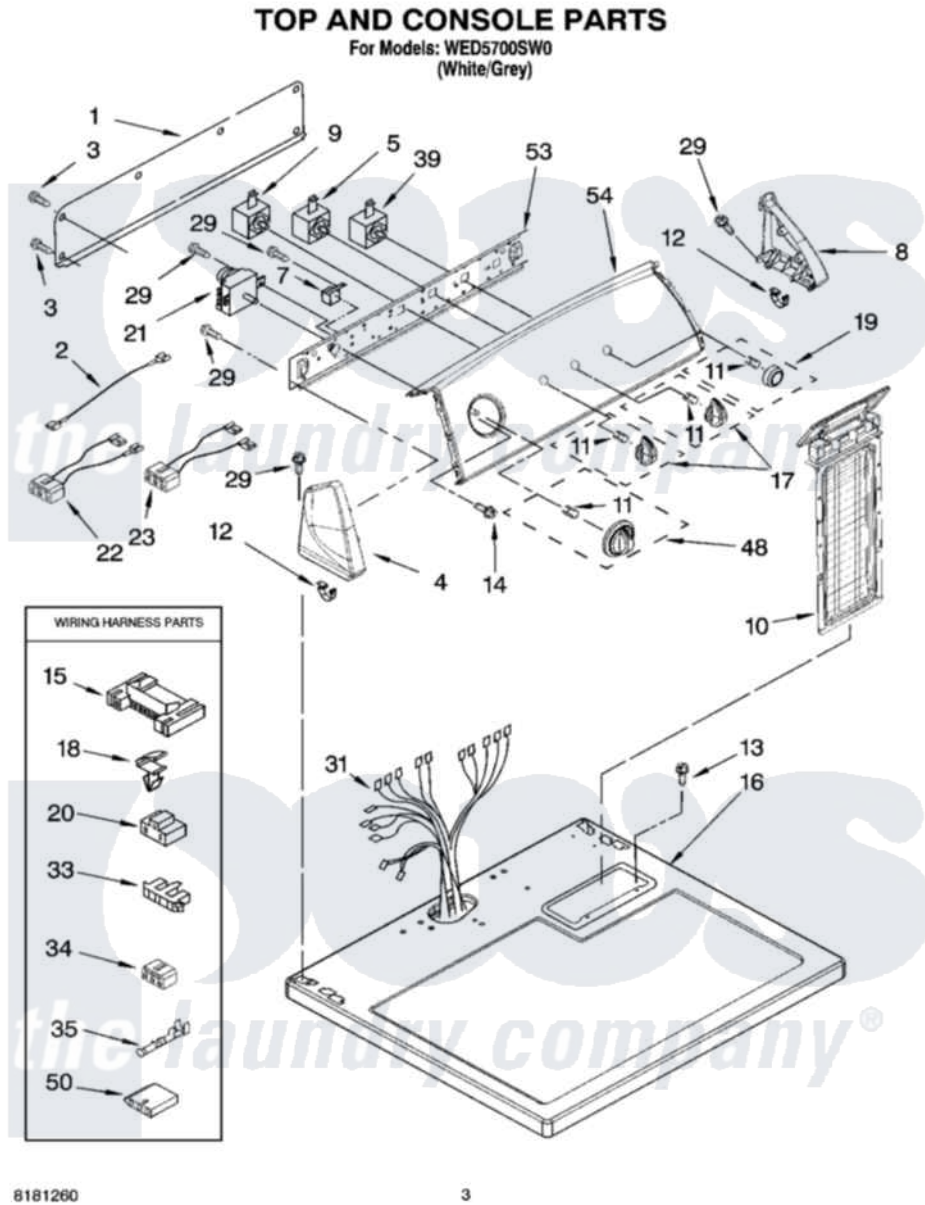

Whirlpool WED5700SW0 02 - TOP AND CONSOLE PARTS

Whirlpool [Residential Whirlpool WED5700SW0 Dryer Parts](#) Parts Diagram 02 - TOP AND CONSOLE PARTS
[Click on the part number to view part](#)

Item	Original Part Number	Replaced By	Status	Part Description
1	8274261			Do-It-Yourself Repair Manuals
2	3401684			Jumper, Wire
3	693995			Screw, Hex Head
4	8566035	8565957		Cap, End
5	3405156			Switch, Rotary
7	694419			Mini-Buzzer
8	8566032	8565954		Cap, End
9	3399639			Switch, Rotary Temperature
10	8557857			Screen, Lint
11	8536939			Clip, Knob
12	8312709			Clip-Console
13	688983	487240		Screw, For Mtg. Service Capacitor
14	8533951	3400859		Screw, Grounding
15	3395683			Receptacle, Multi-Terminal
16	8559800	8563663		Top
17	W10034380			Knob, Control

18	3394427		Clip-Harness
19	W10034790		Knob, Push-To-Start
20	3401144		Connector
21	3979618		Timer Assembly
22	3397695		Wire, Jumper
23	3396029	8539893	Wire, Jumper
29	8533971	90767	Screw, 8A X 3/8 HeX Washer Head Tapping
31	8299873	8576503	Harness, Wiring
33	3397269		Connector, Timer
34	3347243		Block, Disconnect
35	94614		Terminal
39	3398095		Switch, Push-To-Start
48	W10034750		Timer Knob Assembly
50	3936144		Do-It-Yourself Repair Manuals
53	8566052		Bracket, Console
54	8578859		Panel, Control