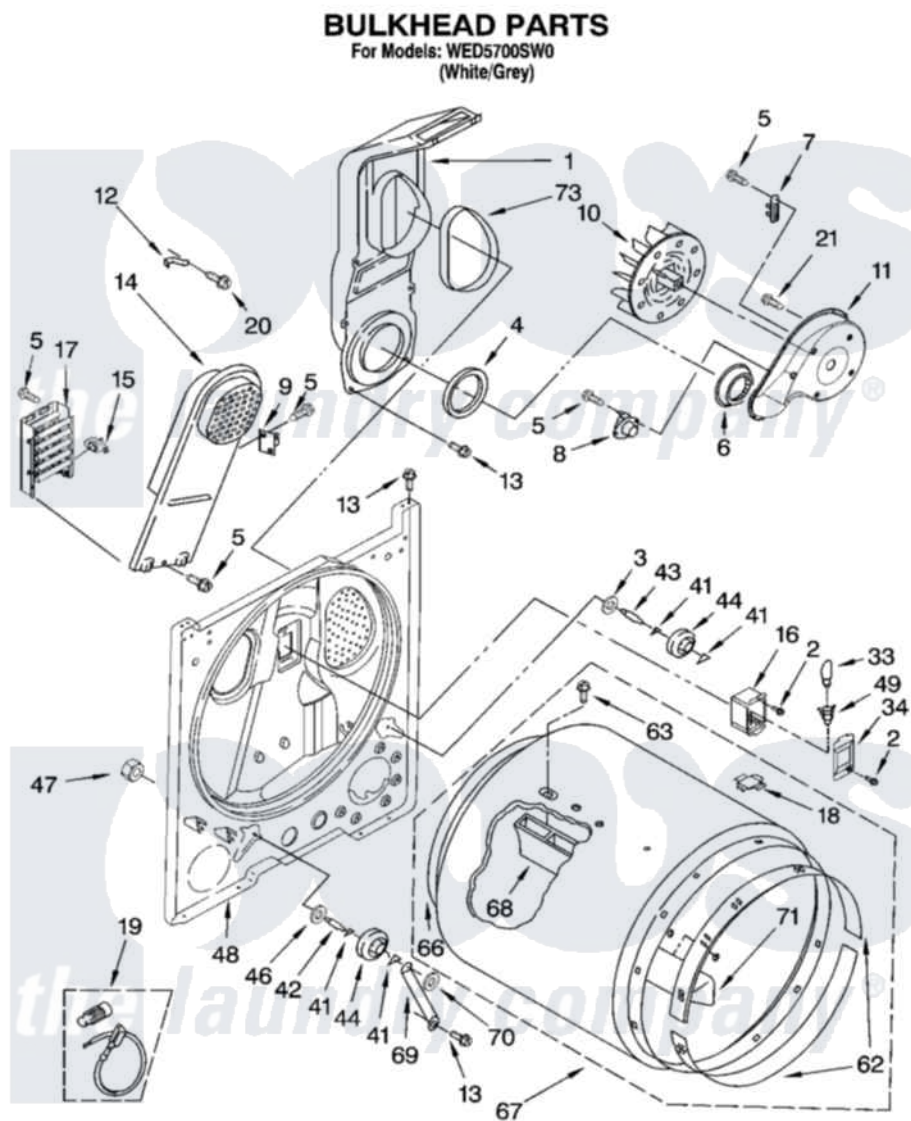

**Whirlpool WED5700SW0 03 - BULKHEAD PARTS, OPTIONAL PARTS
(NOT INCLUDED)**

8181260

5

Whirlpool [Residential Whirlpool WED5700SW0 Dryer Parts](#) Parts Diagram 03 - BULKHEAD PARTS, OPTIONAL PARTS
(NOT INCLUDED)

[Click on the part number to view part](#)

Item	Original Part Number	Replaced By	Status	Part Description
1	348368			Lint Chute Assembly
2	487909	488729		Screw
3	3388703			Washer, Support
4	347139			Seal, Lint Chute
5	90767			Screw, 8A X 3/8 HeX Washer Head Tapping
6	696302			Shield, Exhaust
7	3392519			Thermal Limiter
8	3387134			Thermostat, Internal-Bias
9	3977393	279816		Cutoff-Tml
10	694089			Wheel, Blower
11	8577230			Housing, Blower
12	3398161			CLIP
13	343641	681414		Screw, 10AB X 1/2
14	8541818			Box, Heater

15	3977767		Thermostat, High Limit 250 F
16	3977373		Bracket, Drum Light
17	8565582	279838	Element
18	8066086		Plug, Drum Hole
19	279457		Wire Kit, Terminal
20	489463		Screw, 8-18 X 1/16
21	3390647	488729	Screw
33	3406124	22002263	Lamp
34	3402841	8532165	Lens, Drum Light
41	690997		Washer, Thrust
42	3399506	W10359270	Shaft, Drum Roller Threads
43	3399507	W10359269	Shaft, Drum Roller Threads
44	3397590	349241T	Support
46	348197		Washer, Support
47	3359452		Nut, Lock
48	3403413		Bulkhead
49	3403634	W10136369	Socket, Drum Light Assembly
62	692526	279441	BeaRng-Rng
63	97787	W10109200	Screw, Baffle Mounting
66	3406130	279857	Seal
67	695587		Drum Assembly
68	692490		Baffle, Drum
69	3976434		Bracket, Support Shaft
70	90296		Nut, Push On
71	3403636		Baffle, Drum
73	339956		Seal, Air Duct To Bulkhead
	BLANK	Not Available	ACCESSORY PARTS
"	279948	4392065	Kit, Dryer Repair
"	3406839		Dry Rack Assembly
"	8522199		Accessory Parts
"	72017		Paint, Touch-Up
"	4392899		Paint, Touch-Up
"	350930		Paint, Pressurized Spray B
"	4392901		Paint, Pressurized Spray
"	350938		Paint, Pressurized Spray B
"	799344		Paint, Touch-Up)
"	4392900		Paint, Bulk)