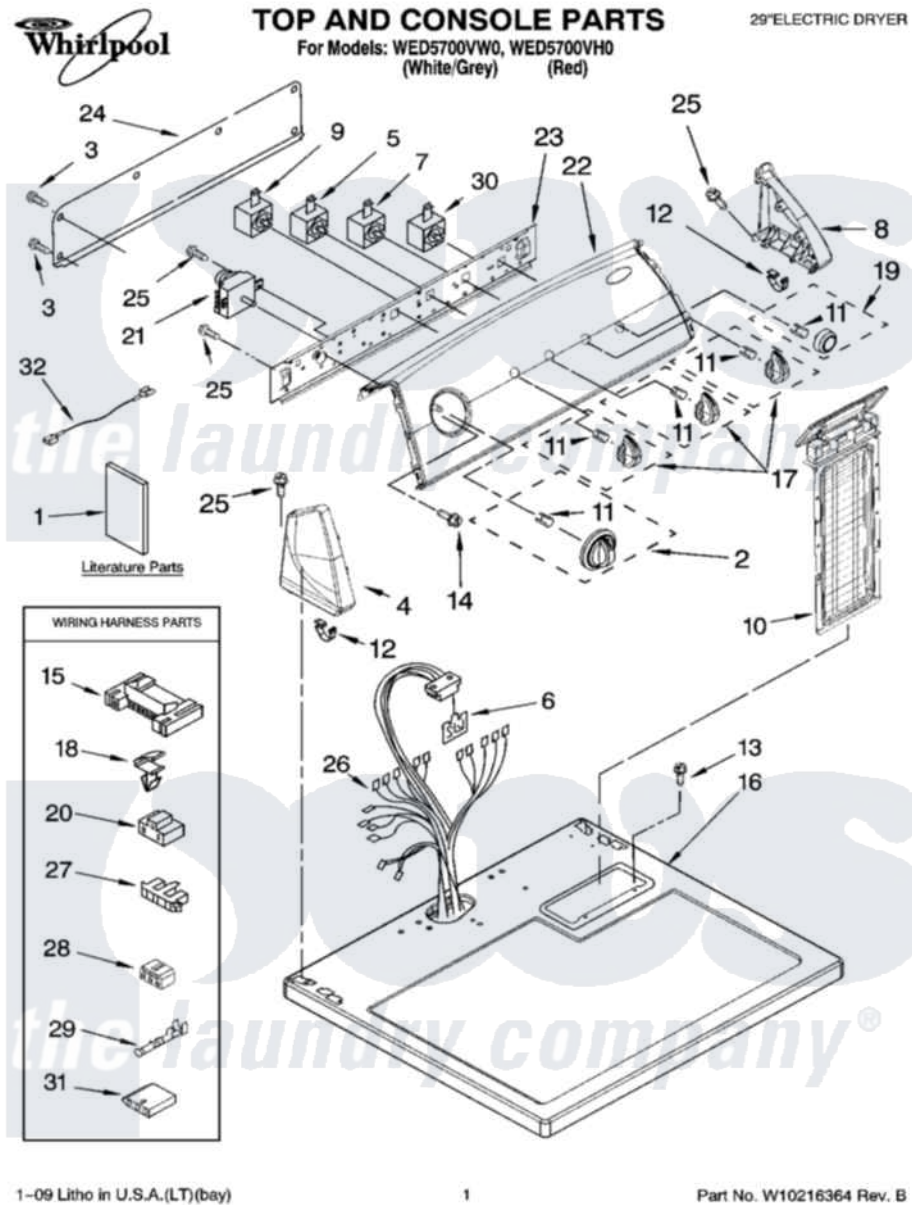

Whirlpool WED5700VH0 01 - TOP AND CONSOLE PARTS

1-09 Litho in U.S.A.(LT)(bay)

1

Part No. W10216364 Rev. B

Whirlpool Residential Whirlpool WED5700VH0 Dryer Parts Parts Diagram 01 - TOP AND CONSOLE PARTS

[Click on the part number to view part](#)

Item	Original Part Number	Replaced By	Status	Part Description
1	8274261			Do-It-Yourself Repair Manuals
"	W10150612		Not Available	Instructions, Installation
"	W10042950		Not Available	Sheet, Cycle Feature
"	W10150610		Not Available	Use & Care Guide
"	8299791		Not Available	Wiring Diagram
"	BLANK		Not Available	Following May Be Purchased DO-IT-YOURSELF REPAIR MANUALS
2	W10034750			Timer Knob Assembly
3	693995			Screw, Hex Head
4	8566035	8565957		Cap, End
"	W10205959			Cap, End
5	3405154			Switch Rotary
6	8558178			Control, Electronic
7	3398093			Buzzer, Adjustable
8	8566032	8565954		Cap, End
"	W10205953			Cap, End

9	8528330		Switch, Temperature
10	8557857		Screen, Lint
"	W10205825		Screen, Lint
11	8536939		Clip, Knob
12	8312709		Clip-Console
13	688983	487240	Screw, For Mtg. Service Capacitor
14	8533951	3400859	Screw, Grounding
15	3395683		Receptacle, Multi-Terminal
16	8559800	8563663	Top
"	W10214597		Top
17	W10034380		Knob, Control
18	3394427		Clip-Harness
19	W10034770		Knob, Push-To-Start
20	3401144		Connector
21	3406725		Timer Assembly
22	W10167873		Panel, Control
23	8566052		Bracket, Console
24	8274261		Do-It-Yourself Repair Manuals
25	8533971	90767	Screw, 8A X 3/8 HeX Washer Head Tapping
26	8576506		Harness, Wiring
27	3397269		Connector, Timer
28	3347243		Block, Disconnect
29	94614		Terminal
30	3398094		Switch, Push To Start
31	3936144		Do-It-Yourself Repair Manuals
32	3401668		Wire, Jumper