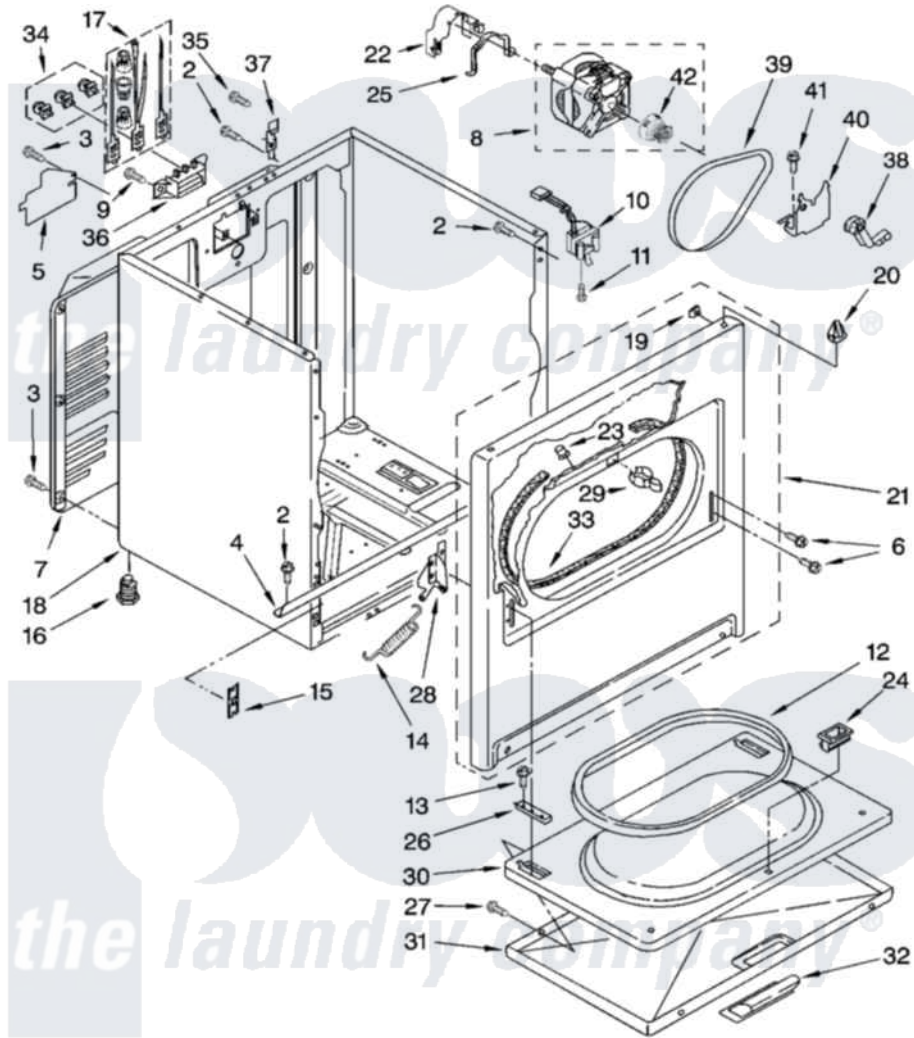

Whirlpool WED5700VH0 02 - CABINET PARTS

CABINET PARTS

For Models: WED5700VW0, WED5700VH0
(White/Grey) (Red)

W10216364

3

Whirlpool [Residential Whirlpool WED5700VH0 Dryer Parts](#) Parts Diagram 02 - CABINET PARTS
Click on the part number to view part

Item	Original Part Number	Replaced By	Status	Part Description
2	343641	681414		Screw, 10AB X 1/2
3	693995			Screw, Hex Head
4	8541400			Bracket, Cabinet
5	3396795			Cover, Terminal Block
6	342043	486146		Screw
7	3396805	280043		Panel-Rear
8	W10194250	279827		Motor-Drve
9	3393008	308685		Side Trim)
10	3406107			Door Switch Assembly
11	697773	3395530		Screw
12	3390731			Seal, Door
13	3357011	308685		Side Trim)
14	W10041960			Spring, Door
15	3394083			Clip, Front Panel
16	3392100	49621		Feet-Leveling
"	279810			Foot-Optional

17	279318		Terminal Tinned And Brass Panel
18	8530603	8533643	Cabinet
"	W10208297		Cabinet (Includes Illus. 4) (Red)
19	98234		Clip, U-Bend
20	690363	18776	Lock, Front Top
21	695620	279443	Panel
"	W10208301		Panel, Front
22	3404162		Clamp, Motor
23	685203	279220	Clip
24	3389441		Door Catch Assembly
25	W10121316		Plug, Multivalent
26	337189		Clip, Hinge
27	694091		Trim, Side Right Hand
28	8066056		Hinge, Door
"	8066057		Hinge, Door
29	696144	279570	Latch
30	695737		Door, Rear
31	3393549		Door, Front
"	W10205714		Door, Front
32	W10095180		Handle, Door
"	W10205821		Handle, Door
33	3406129		Seal And Bearing Assembly
34	279393		Terminal Block Screw Kit
35	697776	4331106	Screw, No.10-32 X 7/16
36	3397659		Block, Terminal
37	8066217		Hinge, Top
38	691366		Idler And Pulley Assembly
39	W10131364	341241	Belt
40	348780		Base, Motor
41	3400500		Bolt, 3405245 5/16-18 X 3/4
42	8066184		Pulley, Motor