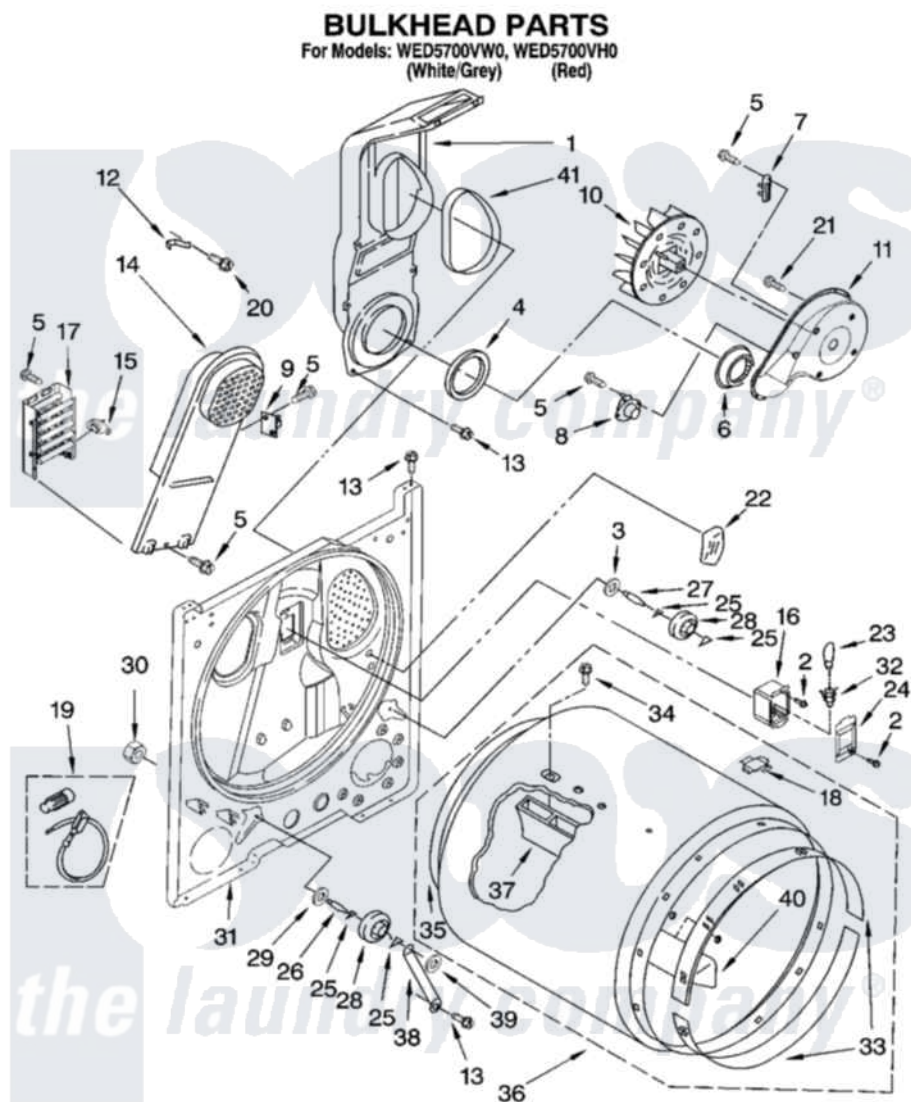

Whirlpool WED5700VH0 03 - BULKHEAD PARTS, OPTIONAL PARTS (NOT INCLUDED)

W10216364

5

Whirlpool [Residential Whirlpool WED5700VH0 Dryer Parts](#) Parts Diagram 03 - BULKHEAD PARTS, OPTIONAL PARTS (NOT INCLUDED)

[Click on the part number to view part](#)

Item	Original Part Number	Replaced By	Status	Part Description
1	348368			Lint Chute Assembly
2	487909	488729		Screw
3	3388703			Washer, Support
4	347139			Seal, Lint Chute
5	90767			Screw, 8A X 3/8 HeX Washer Head Tapping
6	696302			Shield, Exhaust
7	3392519			Thermal Limiter
8	8318268			Thermostat, Internal-Bias
9	3977393	279816		Cutoff-Tml
10	694089			Wheel, Blower
11	8577230			Housing, Blower
12	3398161			CLIP
13	343641	681414		Screw, 10AB X 1/2
14	8541818			Box, Heater

15	3977767		Thermostat, High Limit 250 F
16	3977373		Bracket, Drum Light
17	3403585	279838	Element
18	8066086		Plug, Drum Hole
19	279457		Wire Kit, Terminal
20	489463		Screw, 8-18 X 1/16
21	3390647	488729	Screw
22	3976479	279366	Electrode
23	3406124	22002263	Lamp
24	3402841	8532165	Lens, Drum Light
25	690997		Washer, Thrust
26	3399506	W10359270	Shaft, Drum Roller Threads
27	3399507	W10359269	Shaft, Drum Roller Threads
28	3397590	349241T	Support
29	348197		Washer, Support
30	3359452		Nut, Lock
31	3403414		Bulkhead
32	W10136369		Socket, Drum Light Assembly
33	692526	279441	BeaRng-Rng
34	W10219342		Screw, Baffle Mounting
35	3406130	279857	Seal
36	695587		Drum Assembly
37	692490		Baffle, Drum
38	3976434		Bracket, Support Shaft
39	90296		Nut, Push On
40	3403636		Baffle, Drum
41	339956		Seal, Air Duct To Bulkhead
	BLANK	Not Available	ACCESSORY PARTS
"	279948	4392065	Kit, Dryer Repair
"	3406839		Dry Rack Assembly
"	8522199		Accessory Parts
"	72017		Paint, Touch-Up
"	W10218247		Paint, Pressurized Spray
"	350930		Paint, Pressurized Spray B
"	350938		Paint, Pressurized Spray B
"	799344		Paint, Touch-Up)