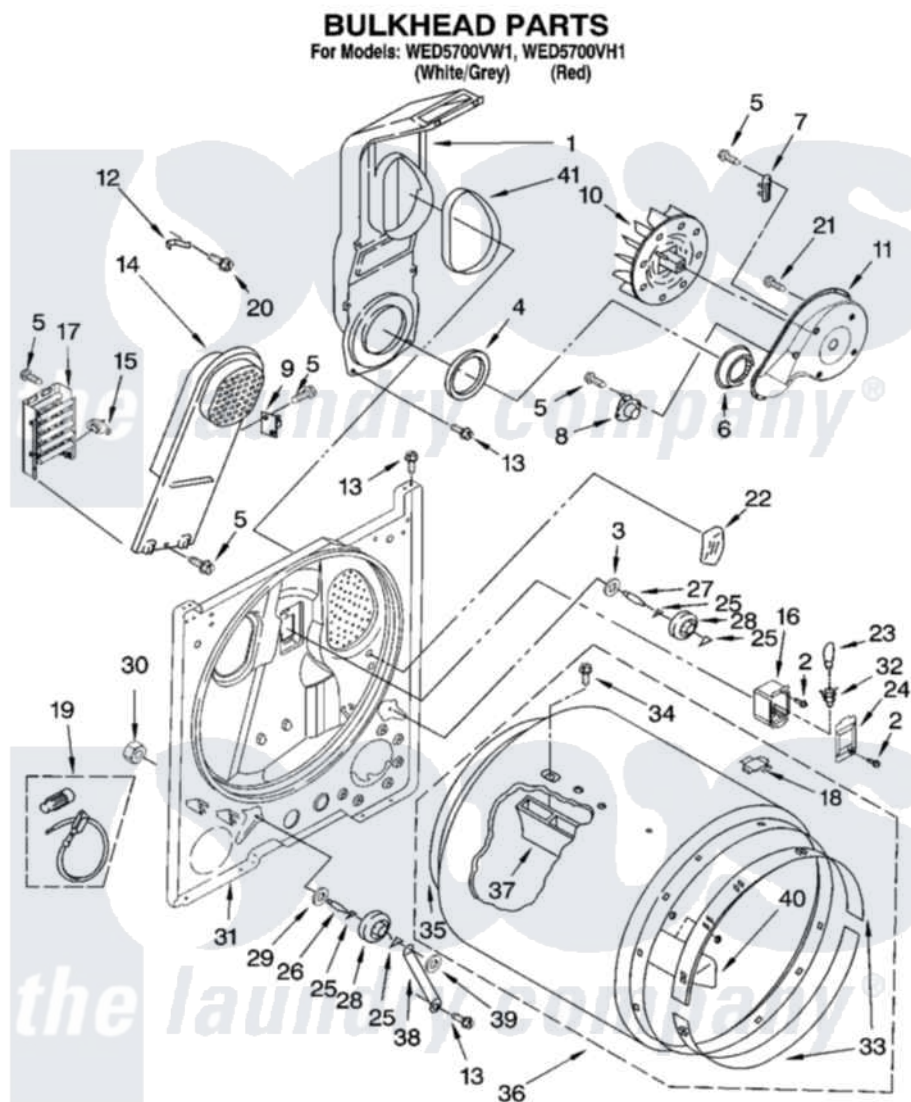

Whirlpool WED5700VH1 03 - BULKHEAD PARTS, OPTIONAL PARTS (NOT INCLUDED)

W10252086

5

Whirlpool [Residential Whirlpool WED5700VH1 Dryer Parts](#) Parts Diagram 03 - BULKHEAD PARTS, OPTIONAL PARTS (NOT INCLUDED)

[Click on the part number to view part](#)

Item	Original Part Number	Replaced By	Status	Part Description
1	348368			Lint Chute Assembly
2	487909	488729		Screw
3	3388703			Washer, Support
4	347139			Seal, Lint Chute
5	90767			Screw, 8A X 3/8 HeX Washer Head Tapping
6	696302			Shield, Exhaust
7	3392519			Thermal Limiter
8	8318268			Thermostat, Internal-Bias
9	3977393	279816		Cutoff-Tml
10	694089			Wheel, Blower
11	8577230			Housing, Blower
12	3398161			CLIP
13	343641	681414		Screw, 10AB X 1/2
14	8541818			Box, Heater

15	3977767		Thermostat, High Limit 250 F
16	3977373		Bracket, Drum Light
17	3403585	279838	Element
18	8066086		Plug, Drum Hole
19	279457		Wire Kit, Terminal
20	489463		Screw, 8-18 X 1/16
21	3390647	488729	Screw
22	3976479	279366	Electrode
23	3406124	22002263	Lamp
24	3402841	8532165	Lens, Drum Light
25	690997		Washer, Thrust
26	3399506	W10359270	Shaft, Drum Roller Threads
27	3399507	W10359269	Shaft, Drum Roller Threads
28	3397590	349241T	Support
29	348197		Washer, Support
30	3359452		Nut, Lock
31	3403414		Bulkhead
32	W10136369		Socket, Drum Light Assembly
33	692526	279441	BeaRng-Rng
34	W10219342		Screw, Baffle Mounting
35	3406130	279857	Seal
36	695587		Drum Assembly
37	692490		Baffle, Drum
38	3976434		Bracket, Support Shaft
39	90296		Nut, Push On
40	3403636		Baffle, Drum
41	339956		Seal, Air Duct To Bulkhead
	BLANK	Not Available	ACCESSORY PARTS
"	279948	4392065	Kit, Dryer Repair
"	3406839		Dry Rack Assembly
"	8522199		Accessory Parts
"	72017		Paint, Touch-Up
"	W10218247		Paint, Pressurized Spray
"	350930		Paint, Pressurized Spray B
"	350938		Paint, Pressurized Spray B
"	799344		Paint, Touch-Up)