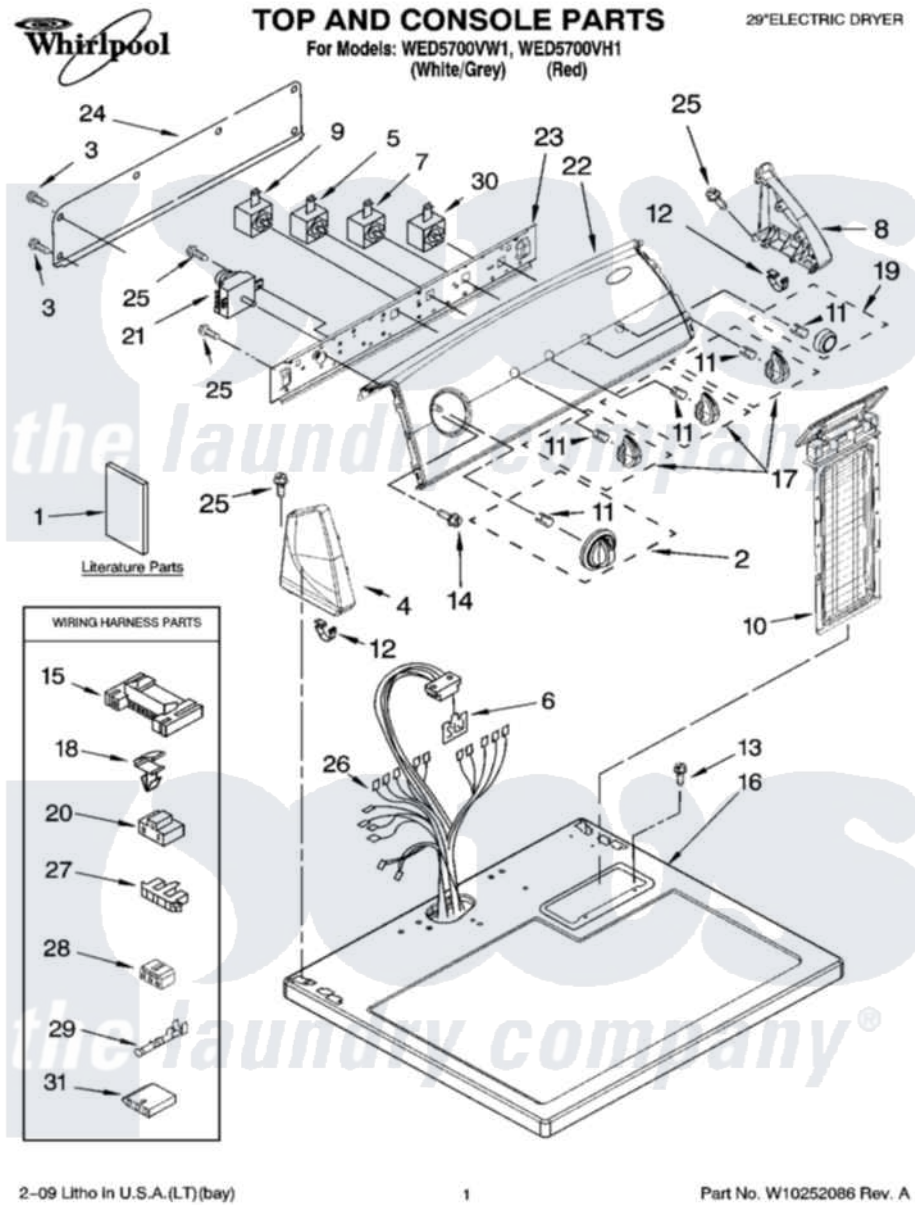

Whirlpool WED5700VW1 01 - TOP AND CONSOLE PARTS

2-09 Litho in U.S.A.(LT)(bay)

1

Part No. W10252086 Rev. A

Whirlpool Residential Whirlpool WED5700VW1 Dryer Parts Parts Diagram 01 - TOP AND CONSOLE PARTS
 Click on the part number to view part

Item	Original Part Number	Replaced By	Status	Part Description
1	W10150612		Not Available	Instructions, Installation
"	W10042950		Not Available	Sheet, Cycle Feature
"	W10150610		Not Available	Use & Care Guide
"	W10185993		Not Available	Wiring Diagram
"	BLANK		Not Available	Following May Be Purchased DO-IT-YOURSELF REPAIR MANUALS
2	W10034750			Timer Knob Assembly
3	693995			Screw, Hex Head
4	8566035	8565957		Cap, End
"	W10205959			Cap, End
5	3405154			Switch Rotary
6	8558178			Control, Electronic
7	3398093			Buzzer, Adjustable
8	8566032	8565954		Cap, End
"	W10205953			Cap, End
9	8528330			Switch, Temperature

10	8557857		Screen, Lint
"	W10205825		Screen, Lint
11	8536939		Clip, Knob
12	8312709		Clip-Console
13	688983	487240	Screw, For Mtg. Service Capacitor
14	8533951	3400859	Screw, Grounding
15	3395683		Receptacle, Multi-Terminal
16	8559800	8563663	Top
"	W10214597		Top
17	W10034380		Knob, Control
18	3394427		Clip-Harness
19	W10034770		Knob, Push-To-Start
20	3401144		Connector
21	W10185991	Not Available	Timer Assembly (60 Hz.)
22	W10167873		Panel, Control
23	8566052		Bracket, Console
24	8274261		Do-It-Yourself Repair Manuals
25	8533971	90767	Screw, 8A X 3/8 HeX Washer Head Tapping
26	W10186080		Harness, Wiring
27	3397269		Connector, Timer
28	3347243		Block, Disconnect
29	94614		Terminal
30	3398094		Switch, Push To Start
31	3936144		Do-It-Yourself Repair Manuals