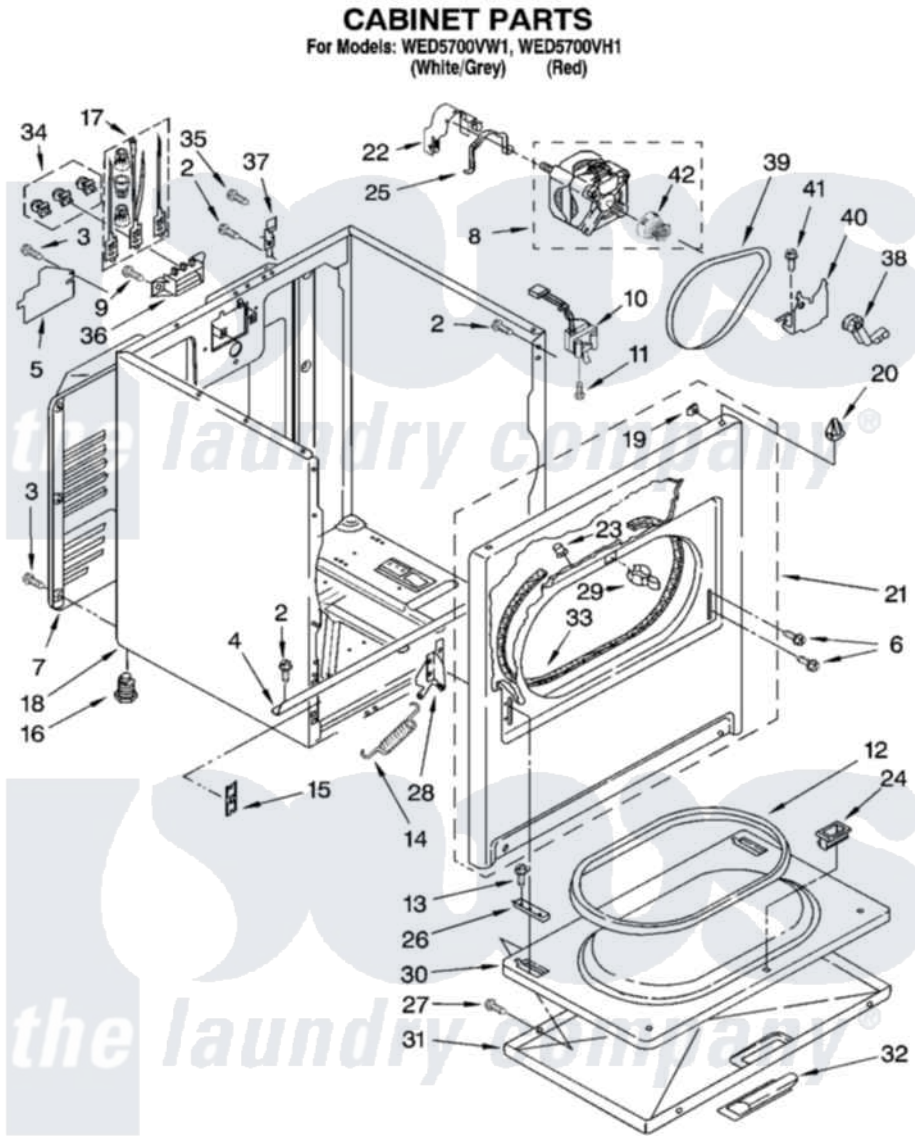

Whirlpool WED5700VW1 02 - CABINET PARTS

W10252086

3

Whirlpool [Residential Whirlpool WED5700VW1 Dryer Parts](#) Parts Diagram 02 - CABINET PARTS
Click on the part number to view part

Item	Original Part Number	Replaced By	Status	Part Description
2	343641	681414		Screw, 10AB X 1/2
3	693995			Screw, Hex Head
4	8541400			Bracket, Cabinet
5	3396795			Cover, Terminal Block
6	342043	486146		Screw
7	3396805	280043		Panel-Rear
8	W10194250	279827		Motor-Drve
9	3393008	308685		Side Trim)
10	3406107			Door Switch Assembly
11	697773	3395530		Screw
12	3390731			Seal, Door
13	3357011	308685		Side Trim)
14	W10041960			Spring, Door
15	3394083			Clip, Front Panel
16	3392100	49621		Feet-Leveling
"	279810			Foot-Optional

17	279318		Terminal Tinned And Brass Panel
18	8530603	8533643	Cabinet
"	W10208297		Cabinet (Includes Illus. 4) (Red)
19	98234		Clip, U-Bend
20	690363	18776	Lock, Front Top
21	695620	279443	Panel
"	W10208301		Panel, Front
22	3404162		Clamp, Motor
23	685203	279220	Clip
24	3389441		Door Catch Assembly
25	W10121316		Plug, Multivent
26	337189		Clip, Hinge
27	694091		Trim, Side Right Hand
28	8066056		Hinge, Door
"	8066057		Hinge, Door
29	696144	279570	Latch
30	695737		Door, Rear
31	3393549		Door, Front
"	W10205714		Door, Front
32	W10095180		Handle, Door
"	W10205821		Handle, Door
33	3406129		Seal And Bearing Assembly
34	279393		Terminal Block Screw Kit
35	697776	4331106	Screw, No.10-32 X 7/16
36	3397659		Block, Terminal
37	8066217		Hinge, Top
38	691366		Idler And Pulley Assembly
39	W10131364	341241	Belt
40	348780		Base, Motor
41	3400500		Bolt, 3405245 5/16-18 X 3/4
42	8066184		Pulley, Motor