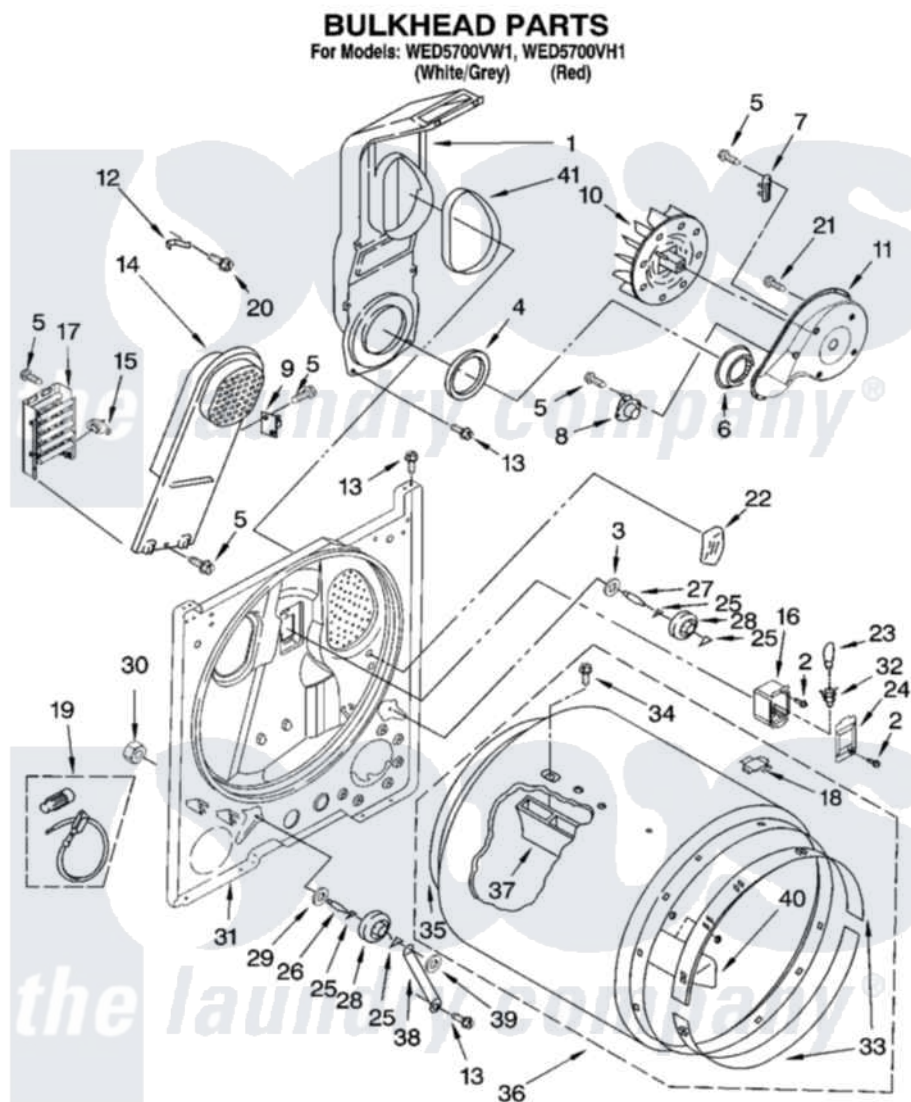

**Whirlpool WED5700VW1 03 - BULKHEAD PARTS, OPTIONAL PARTS
(NOT INCLUDED)**

W10252086

5

Whirlpool [Residential Whirlpool WED5700VW1 Dryer Parts](#) Parts Diagram 03 - BULKHEAD PARTS, OPTIONAL PARTS
(NOT INCLUDED)

[Click on the part number to view part](#)

Item	Original Part Number	Replaced By	Status	Part Description
1	348368			Lint Chute Assembly
2	487909	488729		Screw
3	3388703			Washer, Support
4	347139			Seal, Lint Chute
5	90767			Screw, 8A X 3/8 HeX Washer Head Tapping
6	696302			Shield, Exhaust
7	3392519			Thermal Limiter
8	8318268			Thermostat, Internal-Bias
9	3977393	279816		Cutoff-Tml
10	694089			Wheel, Blower
11	8577230			Housing, Blower
12	3398161			CLIP
13	343641	681414		Screw, 10AB X 1/2
14	8541818			Box, Heater

15	3977767		Thermostat, High Limit 250 F
16	3977373		Bracket, Drum Light
17	3403585	279838	Element
18	8066086		Plug, Drum Hole
19	279457		Wire Kit, Terminal
20	489463		Screw, 8-18 X 1/16
21	3390647	488729	Screw
22	3976479	279366	Electrode
23	3406124	22002263	Lamp
24	3402841	8532165	Lens, Drum Light
25	690997		Washer, Thrust
26	3399506	W10359270	Shaft, Drum Roller Threads
27	3399507	W10359269	Shaft, Drum Roller Threads
28	3397590	349241T	Support
29	348197		Washer, Support
30	3359452		Nut, Lock
31	3403414		Bulkhead
32	W10136369		Socket, Drum Light Assembly
33	692526	279441	BeaRng-Rng
34	W10219342		Screw, Baffle Mounting
35	3406130	279857	Seal
36	695587		Drum Assembly
37	692490		Baffle, Drum
38	3976434		Bracket, Support Shaft
39	90296		Nut, Push On
40	3403636		Baffle, Drum
41	339956		Seal, Air Duct To Bulkhead
	BLANK	Not Available	ACCESSORY PARTS
"	279948	4392065	Kit, Dryer Repair
"	3406839		Dry Rack Assembly
"	8522199		Accessory Parts
"	72017		Paint, Touch-Up
"	W10218247		Paint, Pressurized Spray
"	350930		Paint, Pressurized Spray B
"	350938		Paint, Pressurized Spray B
"	799344		Paint, Touch-Up)