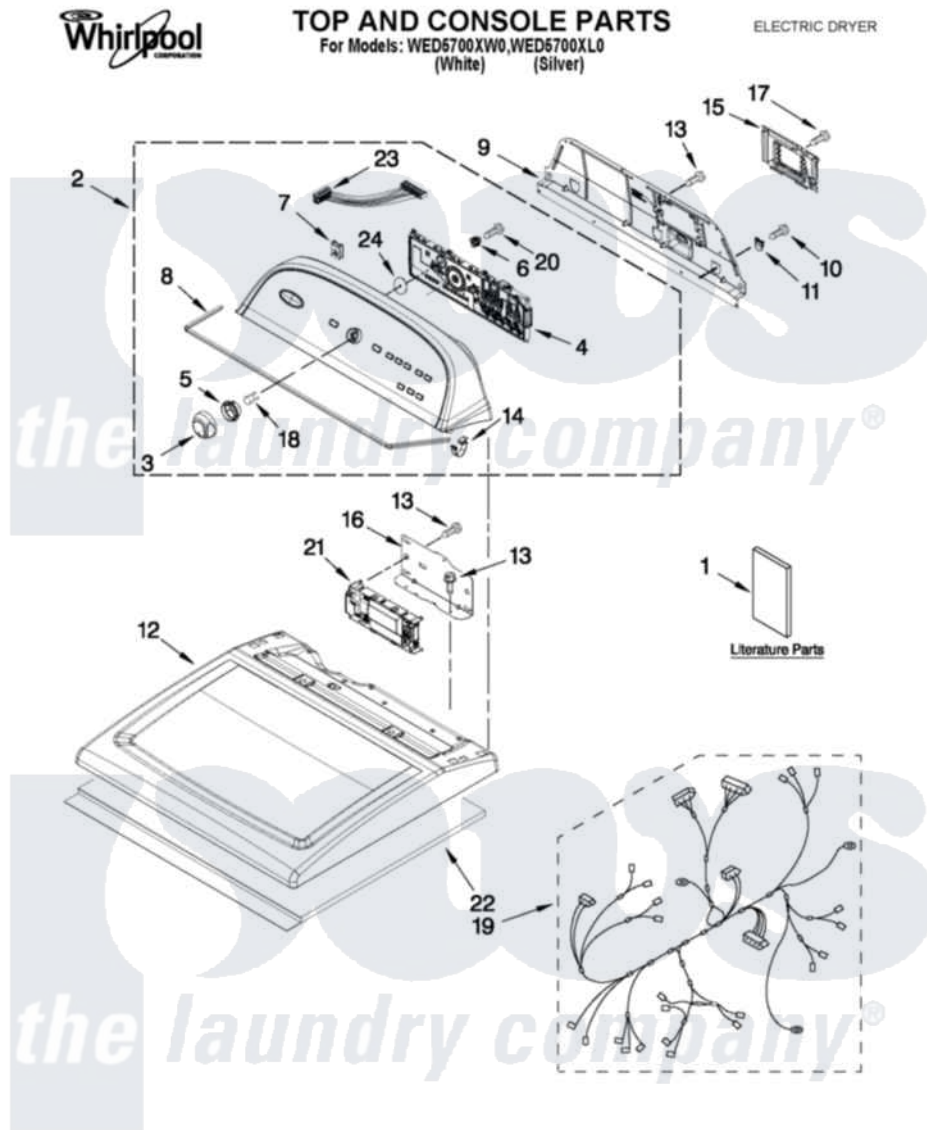

Whirlpool WED5700XL0 01 - TOP AND CONSOLE PARTS

FOR ORDERING INFORMATION REFER TO PARTS PRICE LIST

4-11 Printed in U.S.A. (LT) (paw)

1

Part No. W10334899 Rev. B

Whirlpool Residential Whirlpool WED5700XL0 Dryer Parts Parts Diagram 01 - TOP AND CONSOLE PARTS
 Click on the part number to view part

Item	Original Part Number	Replaced By	Status	Part Description
1	W10096988		Not Available	INSTALLATION INSTRUCTIONS
"	W10097053		Not Available	GUIDE, USE & CARE
"	W10096966		Not Available	TECH SHEET
2	W10269611			Console Assembly
"	W10293251			Console Assembly
3	W10251392			Knob Assembly
4	W10269626			User Interface Assembly
5	W10325119			Spacer, Knob
6	W10274524			Tensioner, Facia
7	W10298336			8-18 Nch, U-Type NUT
8	W10280079			Seal, Console
9	W10096969			Panel, Rear Console
10	693995			Screw, Hex Head
11	W10279552			Plug-Upper Rear Panel
12	W10260246			Top
"	W10268729			Top

13	3390647	488729	Screw
14	8312709		Clip-Console
15	W10286180	W10119283	Cover, Terminal Block
16	W10271580		Bracket, Motor Control
17	3390814	90767	Screw, 8A X 3/8 HeX Washer Head Tapping
18	8536939		Clip, Knob
19	W10287252		Harness, Electric
20	W10219342		Screw, Baffle Mounting
21	W10214008		Control, Electronic
22	W10123956		Dampening Panel
23	W10285494		Cable, User Interface
24	W10323092		Seal, User Interface