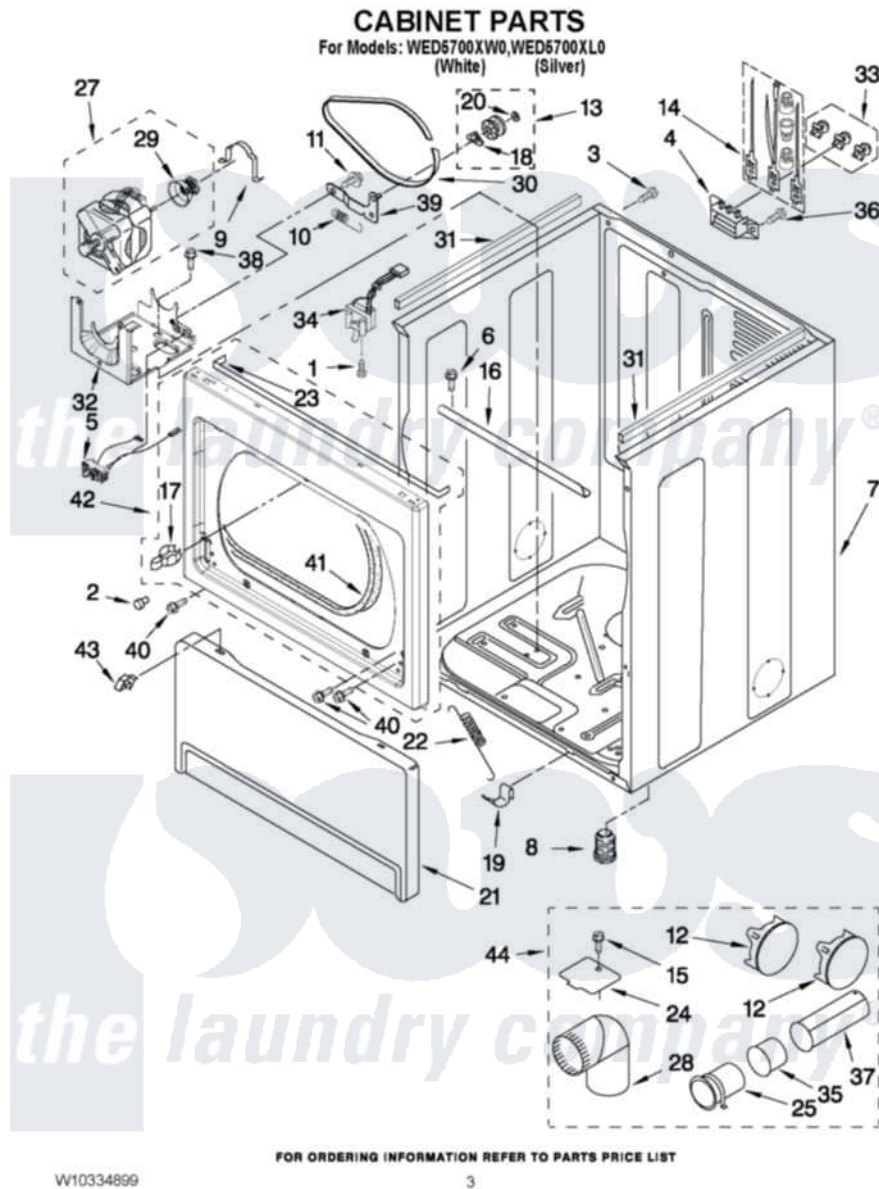

Whirlpool WED5700XL0 02 - CABINET PARTS

Whirlpool [Residential Whirlpool WED5700XL0 Dryer Parts](#) Parts Diagram 02 - CABINET PARTS
Click on the part number to view part

Item	Original Part Number	Replaced By	Status	Part Description
1	697773	3395530		Screw
2	693152			Bumper, Console
3	8533971	90767		Screw, 8A X 3/8 HeX Washer Head Tapping
4	3397659			Block, Terminal
5	W10246525	W10314253		Switch, Assembly Broken Belt
6	3390647	488729		Screw
7	8310656			Cabinet
"	W10292891			Cabinet
8	3392100	49621		Feet-Leveling
NI	279810			Foot-Optional
9	660658			Clamp, Motor Mounting 343481 685441
10	3387374			Spring, Idler
11	3389420			Retainer-Idler 1/4-20 X 1/16
12	49252			Plug, Multivalent
"	W10151499	W10404617		Plug, Multivalent

13	3388672	279640	Pulley-ldr
14	279318		Terminal Tinned And Brass Panel
15	3390646	W10139210	Screw, 8-18 X 5/16
16	W10236068		Bracket, Cabinet
17	696144	279570	Latch
18	690997		Washer, Thrust
19	W10291934		Clip
20	W10121334		Washer, Thrust
21	697215	3406797	Toe Panel
"	W10292896		Toe Panel
22	3387565		Spring, Door
23	W10312811		Seal, Spill Guard
24	3394331		Plate Cover
25	8563747		Exhaust Pipe Medium Pipe
27	8538263	279787	Motor-Drve
28	49026		4" - 90° Elbow
29	8578220		Pulley, Motor
30	3387610	661570	Belt
31	W10336128		Seal, Spill Guard
32	W10242878		Bracket, Motor Mounting
33	279393		Terminal Block Screw Kit
34	3406107		Door Switch Assembly
35	8563750		Exhaust Pipe
36	3393008	308685	Side Trim)
37	8563749		Exhaust Pipe
38	343641	681414	Screw, 10AB X 1/2
39	3388674	W10118756	Idler Bracket
40	3357011	308685	Side Trim)
41	3387242		Seal, Front Panel
42	697227	279659	Panel
"	W10292893		Upper Front Panel
43	3388229		Retainer, Toe Panel
NI	W10331132		Dryer Exhaust Kit