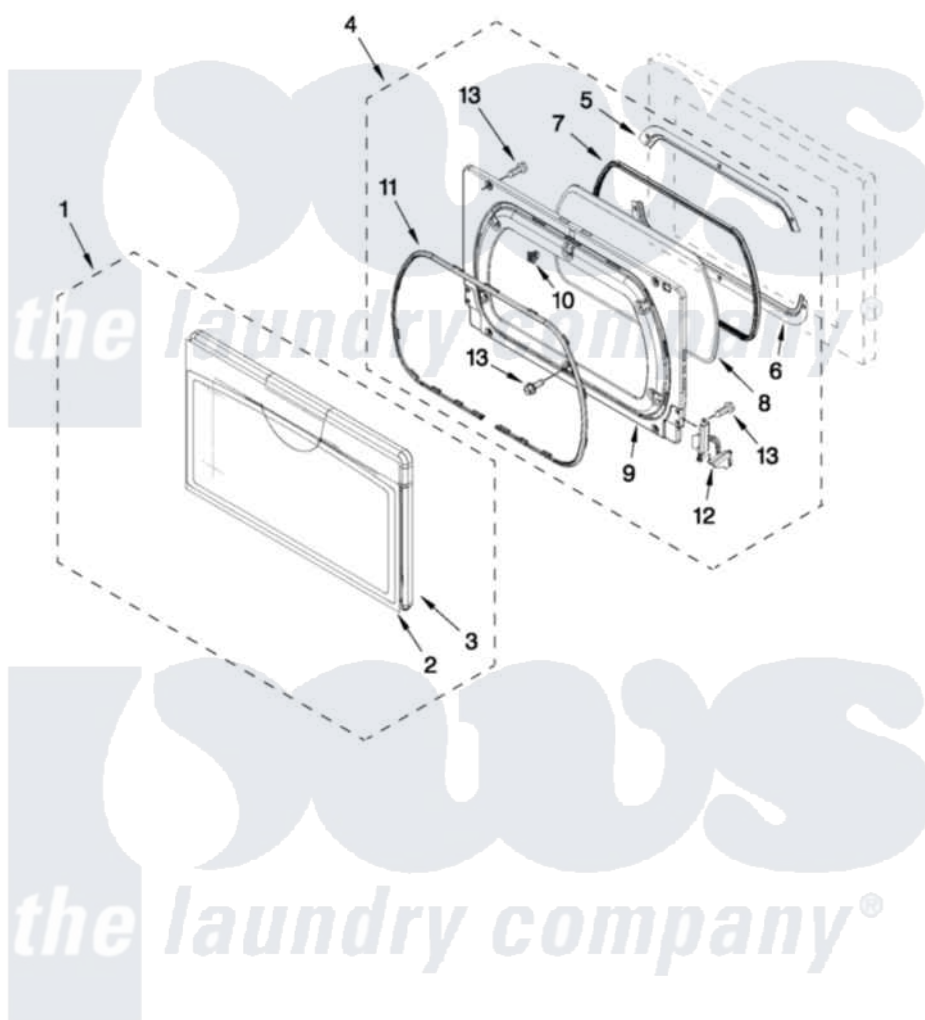

Whirlpool WED5700XL0 04 - DOOR PARTS

DOOR PARTS For Models: WED5700XW0, WED5700XL0 (White) (Silver)

W10334899

FOR ORDERING INFORMATION REFER TO PARTS PRICE LIST

7

Whirlpool [Residential Whirlpool WED5700XL0 Dryer Parts](#) Parts Diagram 04 - DOOR PARTS
Click on the part number to view part

Item	Original Part Number	Replaced By	Status	Part Description
1	W10284124			Assembly, Outer Door
"	W10284142			Assembly, Outer Door
2	W10284116		Not Available	WINDOW, OUTER WINDOW
3	W10284117	W10284124		Assembly, Outer Door
"	W10284139	W10284142		Assembly, Outer Door
4	W10284179			Assembly, Inner Door
5	W10284119			Retainer, Upper, Glass
6	W10284120			Retainer, Lower Glass
7	W10284122			Seal, Window
8	W10284121			Door, Glass
9	W10284133			Door, Inner
10	690081	279570		Latch
11	W10284123			Seal, Door
12	W10284141			Hinge, Door
"	W10284140			Hinge, Door
13	3393258	3373329D		Screw