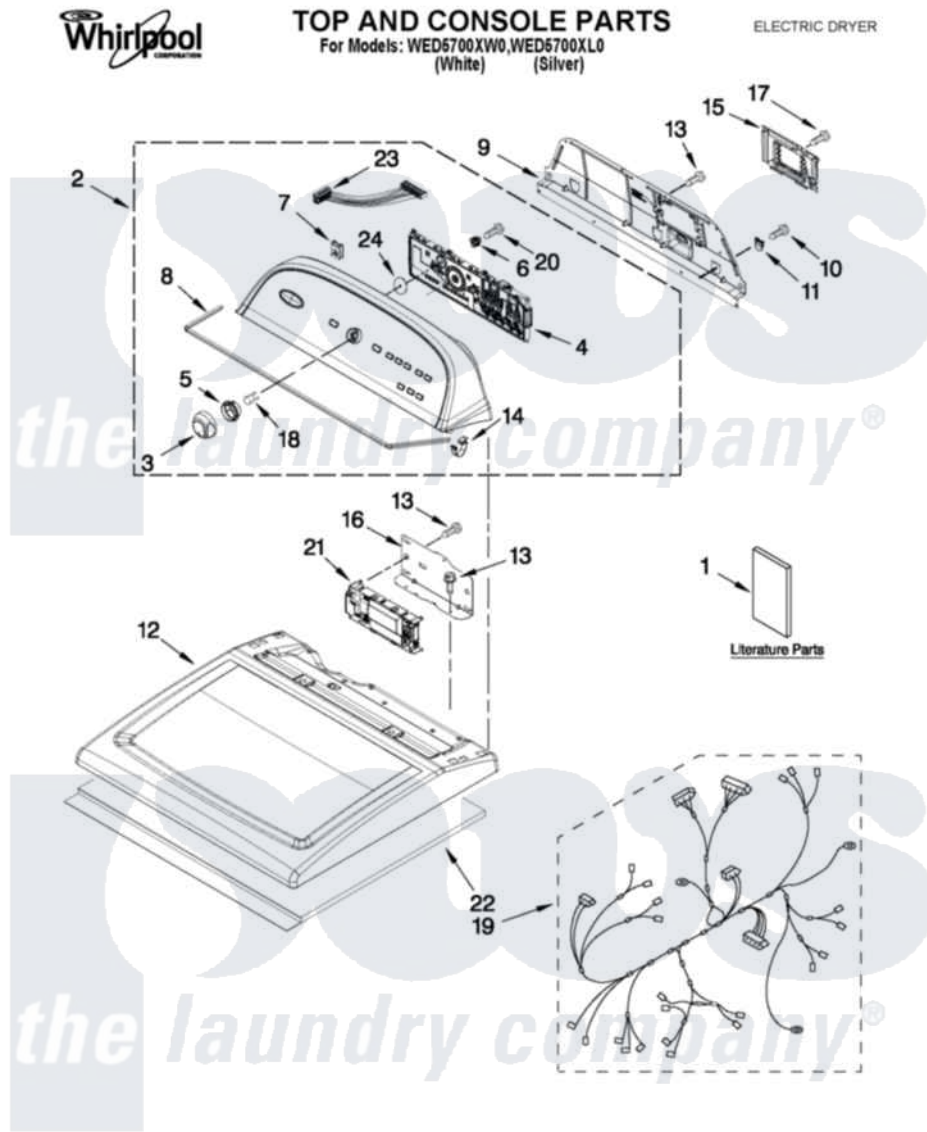

Whirlpool WED5700XW0 01 - TOP AND CONSOLE PARTS

FOR ORDERING INFORMATION REFER TO PARTS PRICE LIST
 4-11 Printed in U.S.A. (LT) (pew) 1 Part No. W10334899 Rev. B

Whirlpool Residential Whirlpool WED5700XW0 Dryer Parts Parts Diagram 01 - TOP AND CONSOLE PARTS
 Click on the part number to view part

Item	Original Part Number	Replaced By	Status	Part Description
1	W10096988		Not Available	INSTALLATION INSTRUCTIONS
"	W10097053		Not Available	GUIDE, USE & CARE
"	W10096966		Not Available	TECH SHEET
2	W10269611			Console Assembly
"	W10293251			Console Assembly
3	W10251392			Knob Assembly
4	W10269626			User Interface Assembly
5	W10325119			Spacer, Knob
6	W10274524			Tensioner, Facia
7	W10298336			8-18 Nch, U-Type NUT
8	W10280079			Seal, Console
9	W10096969			Panel, Rear Console
10	693995			Screw, Hex Head
11	W10279552			Plug-Upper Rear Panel
12	W10260246			Top
"	W10268729			Top

13	3390647	488729	Screw
14	8312709		Clip-Console
15	W10286180	W10119283	Cover, Terminal Block
16	W10271580		Bracket, Motor Control
17	3390814	90767	Screw, 8A X 3/8 HeX Washer Head Tapping
18	8536939		Clip, Knob
19	W10287252		Harness, Electric
20	W10219342		Screw, Baffle Mounting
21	W10214008		Control, Electronic
22	W10123956		Dampening Panel
23	W10285494		Cable, User Interface
24	W10323092		Seal, User Interface