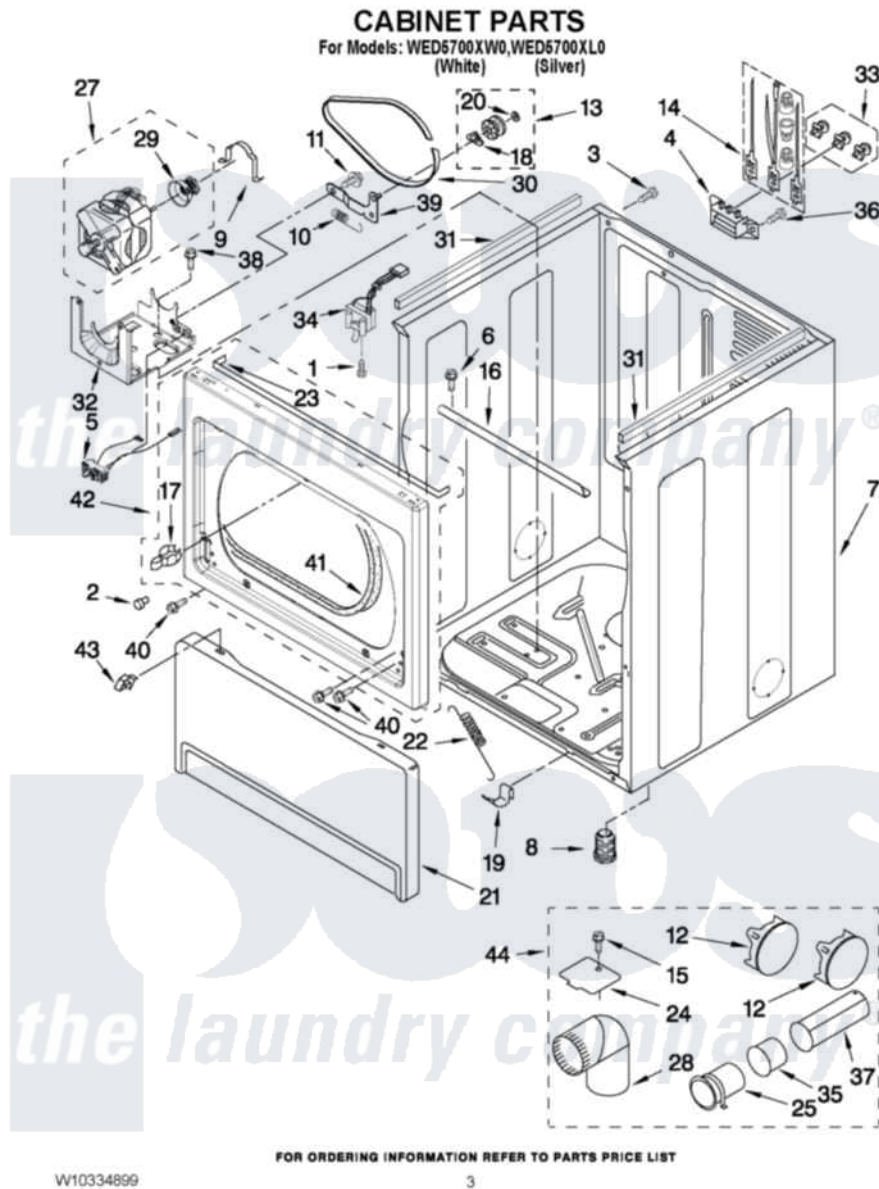

Whirlpool WED5700XW0 02 - CABINET PARTS

W10334899

FOR ORDERING INFORMATION REFER TO PARTS PRICE LIST

3

Whirlpool [Residential Whirlpool WED5700XW0 Dryer Parts](#) Parts Diagram 02 - CABINET PARTS

[Click on the part number to view part](#)

Item	Original Part Number	Replaced By	Status	Part Description
1	697773	3395530		Screw
2	693152			Bumper, Console
3	8533971	90767		Screw, 8A X 3/8 HeX Washer Head Tapping
4	3397659			Block, Terminal
5	W10246525	W10314253		Switch, Assembly Broken Belt
6	3390647	488729		Screw
7	8310656			Cabinet
"	W10292891			Cabinet
8	3392100	49621		Feet-Leveling
NI	279810			Foot-Optional
9	660658			Clamp, Motor Mounting 343481 685441
10	3387374			Spring, Idler
11	3389420			Retainer-Idler 1/4-20 X 1/16
12	49252			Plug, Multivalent
"	W10151499	W10404617		Plug, Multivalent

13	3388672	279640	Pulley-ldr
14	279318		Terminal Tinned And Brass Panel
15	3390646	W10139210	Screw, 8-18 X 5/16
16	W10236068		Bracket, Cabinet
17	696144	279570	Latch
18	690997		Washer, Thrust
19	W10291934		Clip
20	W10121334		Washer, Thrust
21	697215	3406797	Toe Panel
"	W10292896		Toe Panel
22	3387565		Spring, Door
23	W10312811		Seal, Spill Guard
24	3394331		Plate Cover
25	8563747		Exhaust Pipe Medium Pipe
27	8538263	279787	Motor-Drve
28	49026		4" - 90° Elbow
29	8578220		Pulley, Motor
30	3387610	661570	Belt
31	W10336128		Seal, Spill Guard
32	W10242878		Bracket, Motor Mounting
33	279393		Terminal Block Screw Kit
34	3406107		Door Switch Assembly
35	8563750		Exhaust Pipe
36	3393008	308685	Side Trim)
37	8563749		Exhaust Pipe
38	343641	681414	Screw, 10AB X 1/2
39	3388674	W10118756	Idler Bracket
40	3357011	308685	Side Trim)
41	3387242		Seal, Front Panel
42	697227	279659	Panel
"	W10292893		Upper Front Panel
43	3388229		Retainer, Toe Panel
NI	W10331132		Dryer Exhaust Kit