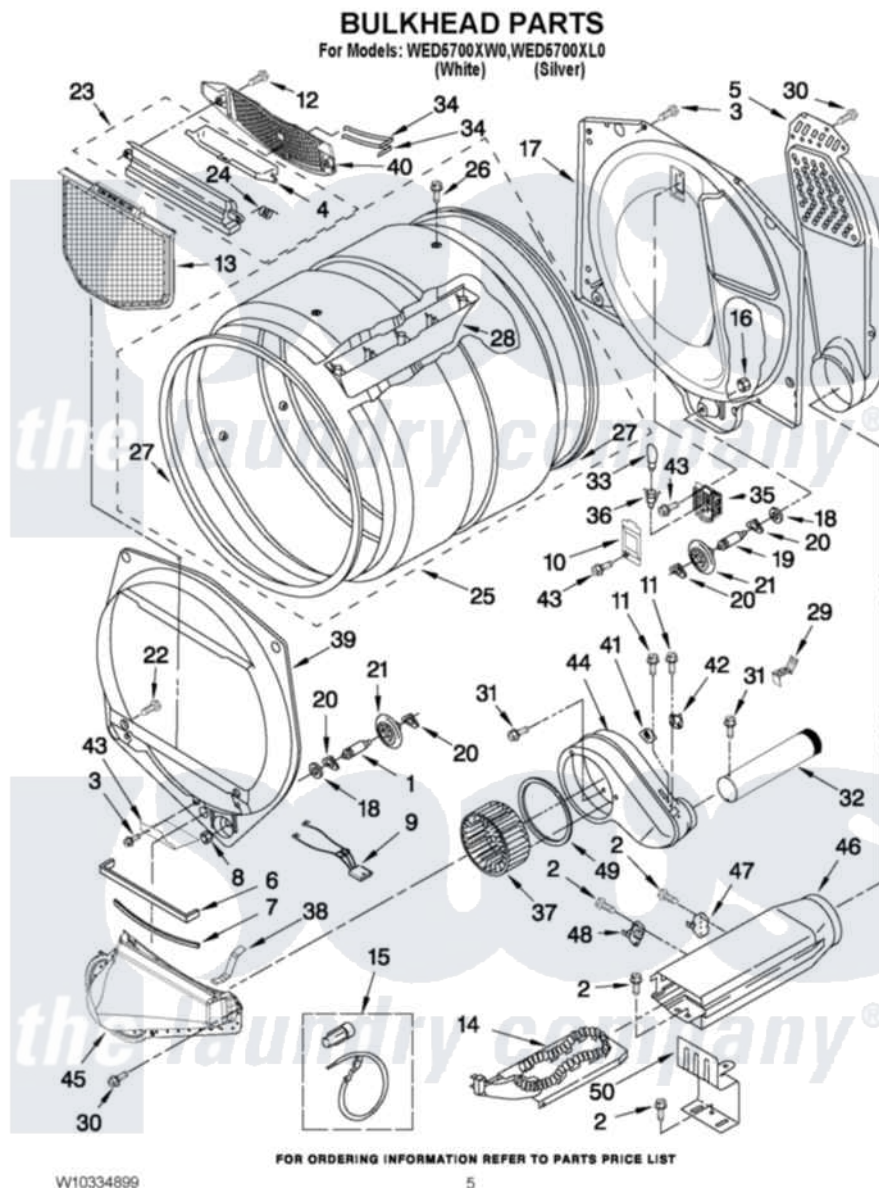

# Whirlpool WED5700XW0 03 - BULKHEAD PARTS

Whirlpool Residential Whirlpool WED5700XW0 Dryer Parts Parts Diagram 03 - BULKHEAD PARTS  
Click on the part number to view part

Item	Original Part Number	Replaced By	Status	Part Description
1	<a href="#">W10359271</a>			Shaft, Drum Roller Threads
2	<a href="#">90767</a>			Screw, 8A X 3/8 HeX Washer Head Tapping
3	3390647	<a href="#">488729</a>		Screw
4	<a href="#">W10153413</a>			Door, Lint Screen
5	697354	<a href="#">3387911</a>		Duct-Air
6	<a href="#">697813</a>			Seal, Outlet Housing
7	697814	<a href="#">697813</a>		Seal, Outlet Housing
8	3934666	<a href="#">W10080210</a>		Nut, 3/8 X 16
9	<a href="#">W10298258</a>			Harness, Sensor
10	3402841	<a href="#">8532165</a>		Lens, Drum Light
11	<a href="#">693995</a>			Screw, Hex Head
12	3357011	<a href="#">308685</a>		Side Trim )
13	W10049370	<a href="#">W10120998</a>		Screen
14	<a href="#">3387747</a>			Element, Heater
15	<a href="#">279457</a>			Wire Kit, Terminal
16	W10001120	<a href="#">W10080190</a>		Nut, 3/8-16