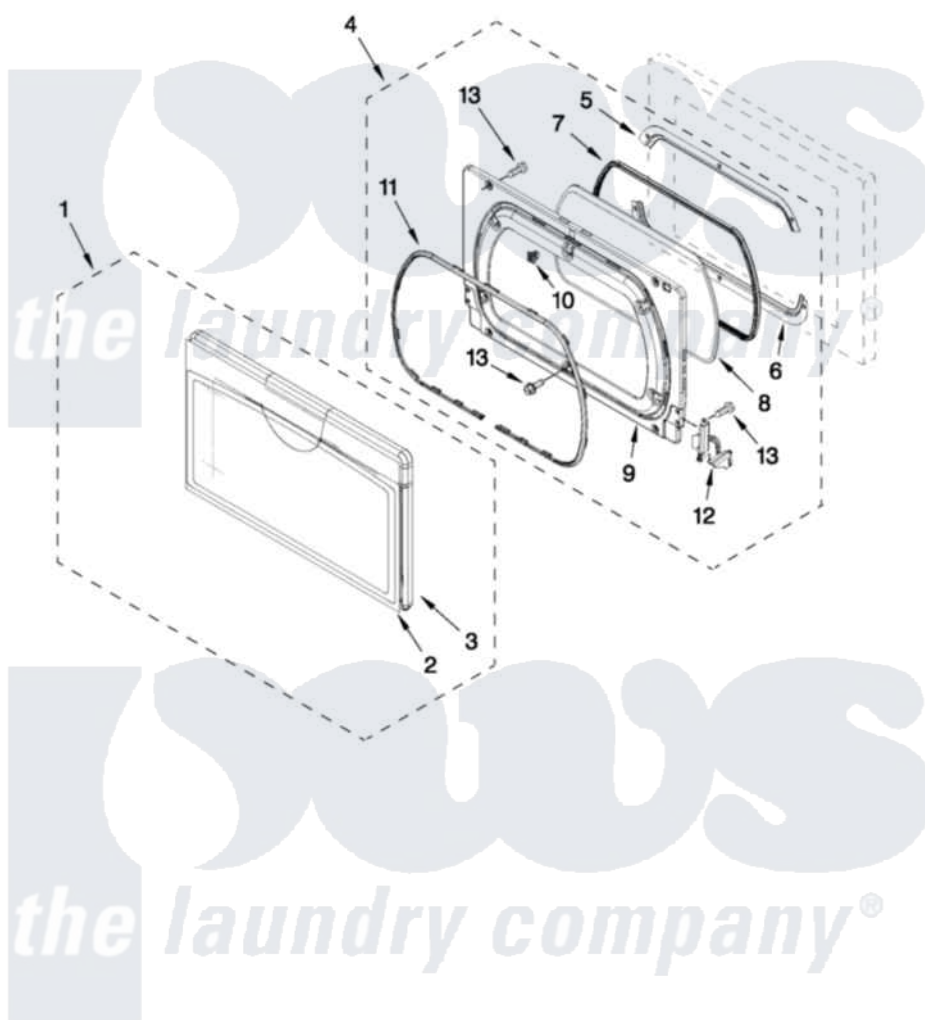

# Whirlpool WED5700XW0 04 - DOOR PARTS

## DOOR PARTS For Models: WED5700XW0, WED5700XL0 (White) (Silver)

FOR ORDERING INFORMATION REFER TO PARTS PRICE LIST

W10334899

7

Whirlpool [Residential Whirlpool WED5700XW0 Dryer Parts](#) Parts Diagram 04 - DOOR PARTS