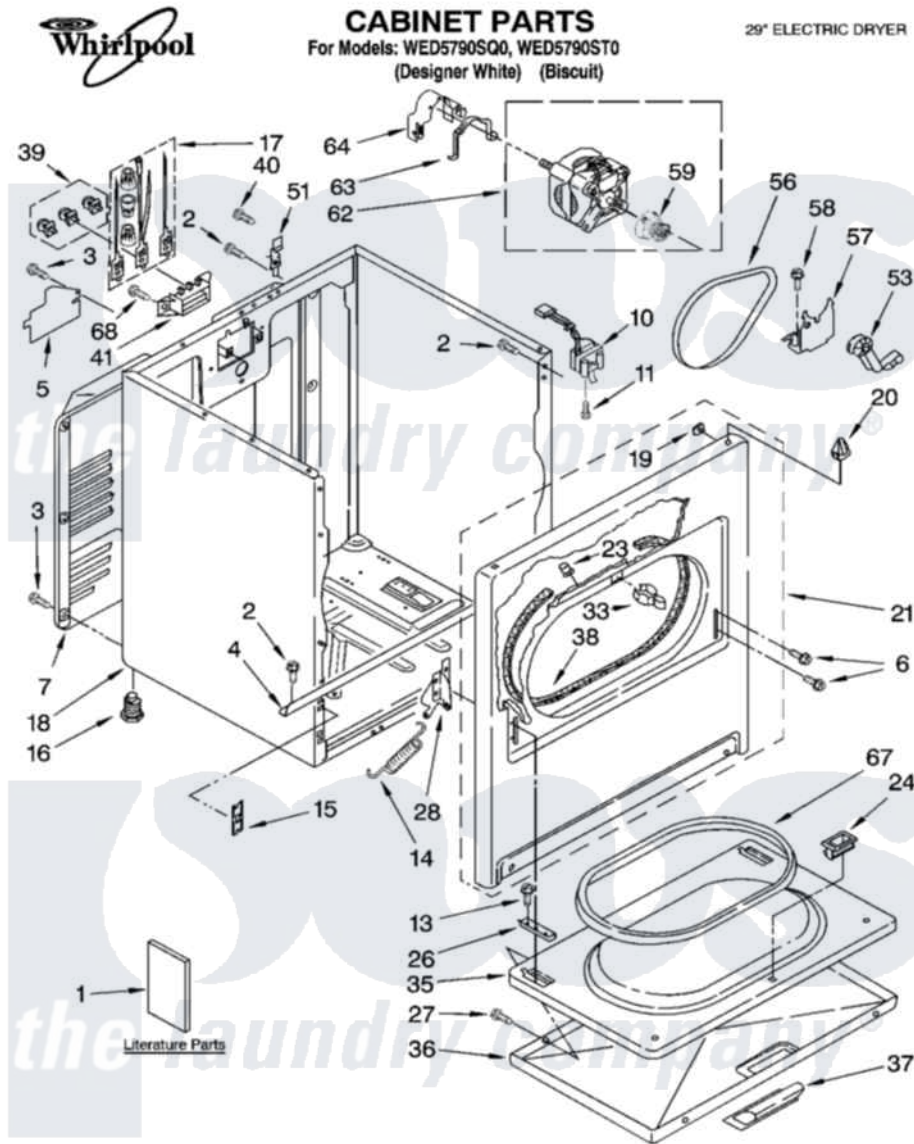

# Whirlpool WED5790SQ0 01 - CABINET PARTS

8-06 Litho in U.S.A. (LT)

1

Part No. W10113143

Whirlpool [Residential Whirlpool WED5790SQ0 Dryer Parts](#) Parts Diagram 01 - CABINET PARTS  
 Click on the part number to view part

Item	Original Part Number	Replaced By	Status	Part Description
1	8577188		Not Available	Instructions, Installation
"	8578183		Not Available	Use And Care Guide
"	8576811		Not Available	Wiring Diagram
"	W10042960		Not Available	Sheet, Cycle Feature
"	BLANK		Not Available	Following May Be Purchased DO-IT-YOURSELF REPAIR MANUALS
"	677818		Not Available	Manual, Do-It- Yourself Repair (Dryer)
2	343641	<a href="#">681414</a>		Screw, 10AB X 1/2
3	<a href="#">693995</a>			Screw, Hex Head
4	<a href="#">8541400</a>			Bracket, Cabinet
5	<a href="#">3396795</a>			Cover, Terminal Block
6	342043	<a href="#">486146</a>		Screw
7	3396805	<a href="#">280043</a>		Panel-Rear
10	<a href="#">3406107</a>			Door Switch Assembly
11	697773	<a href="#">3395530</a>		Screw