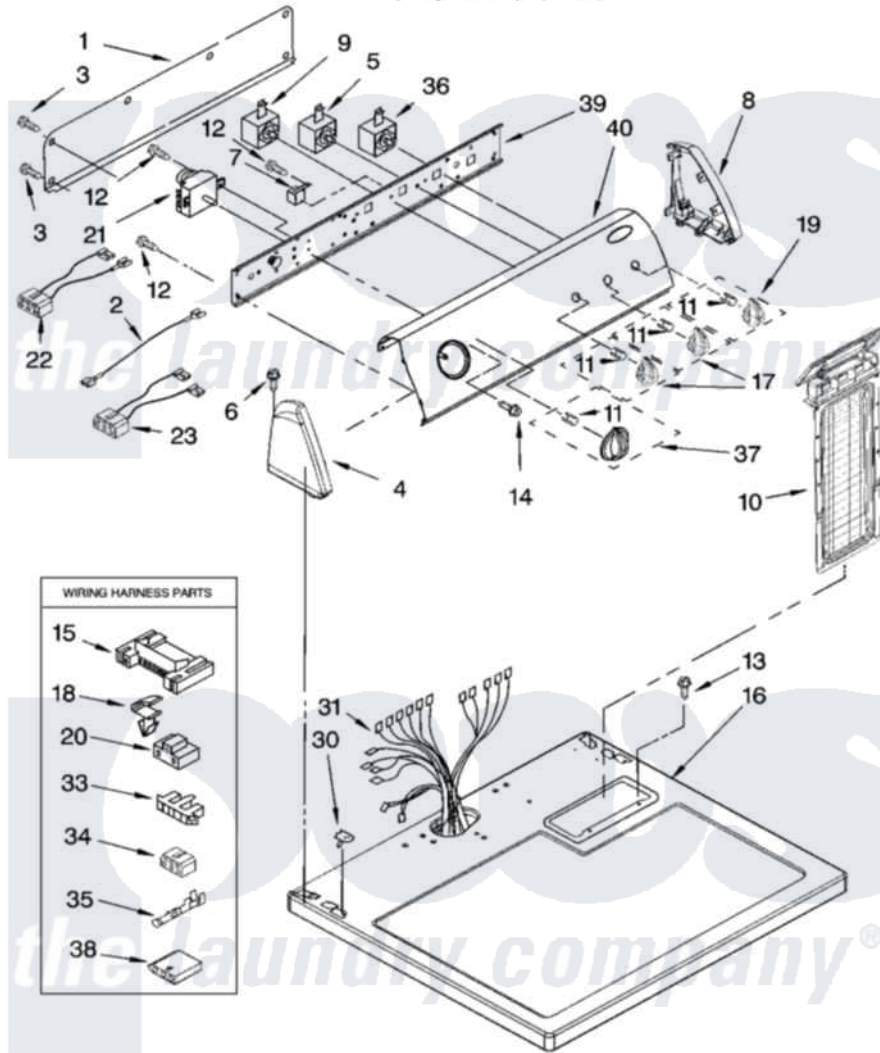

Whirlpool WED5790SQ0 02 - TOP AND CONSOLE PARTS

TOP AND CONSOLE PARTS

For Models: WED5790SQ0, WED5790ST0
(Designer White) (Biscuit)

W10113143

3

Whirlpool Residential Whirlpool WED5790SQ0 Dryer Parts Parts Diagram 02 - TOP AND CONSOLE PARTS
Click on the part number to view part

Item	Original Part Number	Replaced By	Status	Part Description
1	8274261			Do-It-Yourself Repair Manuals
2	3401684			Jumper, Wire
3	693995			Screw, Hex Head
4	8271365	279962		Endcap
"	8271368	279965		Endcap
5	3405156			Switch, Rotary
6	388326			Screw, 8-18 X 1.25
7	694419			Mini-Buzzer
8	8271359	279962		Endcap
"	8271362	279965		Endcap
9	3399639			Switch, Rotary Temperature
10	8557857			Screen, Lint
"	8557858			Screen, Lint
11	8536939			Clip, Knob
12	8533971	90767		Screw, 8A X 3/8 HeX Washer Head Tapping
				Screw, For Mtn. Service

13	688983	487240	Screw, For Mtg. Service Capacitor
14	8533951	3400859	Screw, Grounding
15	3395683		Receptacle, Multi-Terminal
16	8557930	8563985	Top
"	8557931	8563986	Top
17	8565944		Knob, Control
"	8565947		Knob, Control
18	3394427		Clip-Harness
19	8566073		Knob, Push-To-Start
"	8566076		Knob, Push-To-Start
20	3401144		Connector
21	3979618		Timer Assembly
22	3397695		Wire, Jumper
23	3396029	8539893	Wire, Jumper
30	357213		Nut, Push-In
31	8299873	8576503	Harness, Wiring
33	3397269		Connector, Timer
34	3347243		Block, Disconnect
35	94614		Terminal
36	3398095		Switch, Push-To-Start
37	8566061		Timer Knob Assembly
"	8566064		Timer Knob Assembly
38	3936144		Do-It-Yourself Repair Manuals
39	8544895		Bracket, Control
40	8578856		Panel, Control
"	8578857		Panel, Control