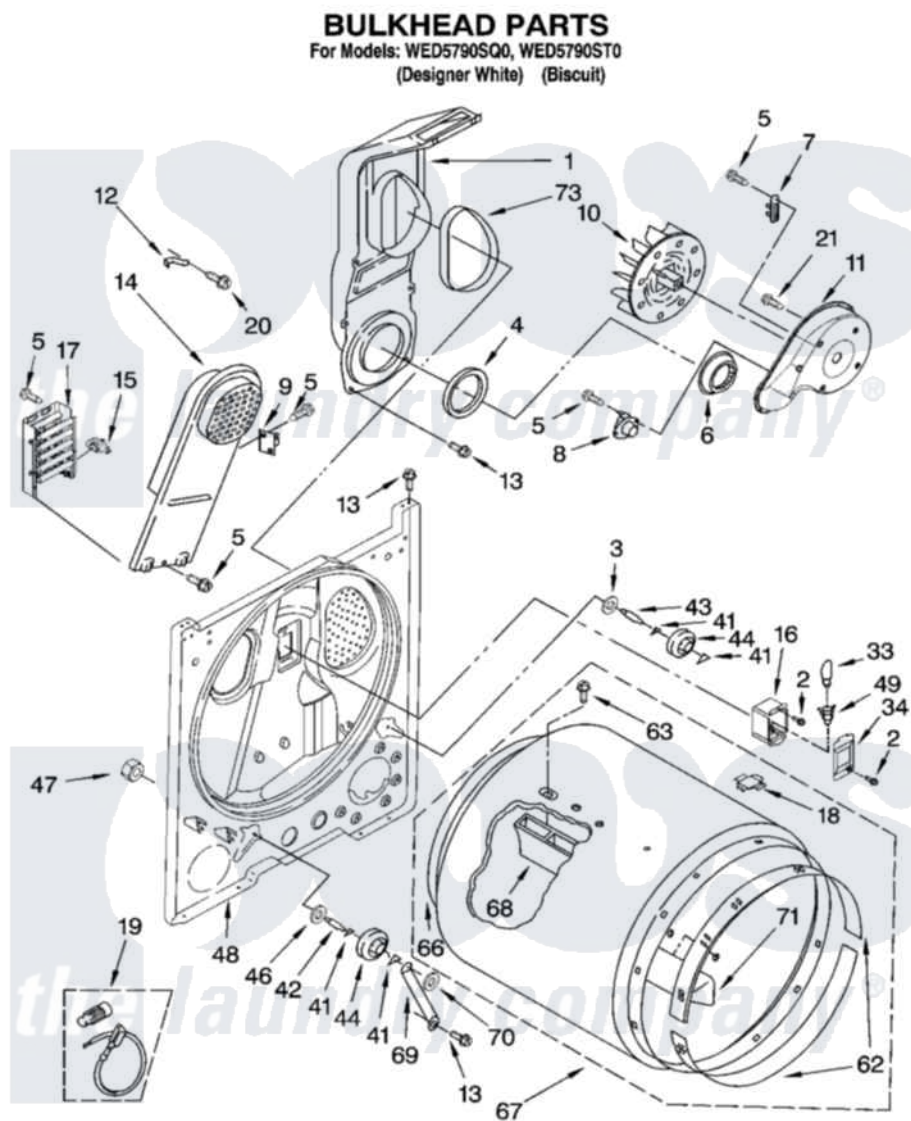

Whirlpool WED5790SQ0 03 - BULKHEAD PARTS, OPTIONAL PARTS (NOT INCLUDED)

W10113143

5

Whirlpool [Residential Whirlpool WED5790SQ0 Dryer Parts](#) Parts Diagram 03 - BULKHEAD PARTS, OPTIONAL PARTS (NOT INCLUDED)

[Click on the part number to view part](#)

Item	Original Part Number	Replaced By	Status	Part Description
1	348368			Lint Chute Assembly
2	487909	488729		Screw
3	3388703			Washer, Support
4	347139			Seal, Lint Chute
5	90767			Screw, 8A X 3/8 HeX Washer Head Tapping
6	696302			Shield, Exhaust
7	3392519			Thermal Limiter
8	3387134			Thermostat, Internal-Bias
9	3977393	279816		Cutoff-Tml
10	694089			Wheel, Blower
11	8577230			Housing, Blower
12	3398161			CLIP
13	343641	681414		Screw, 10AB X 1/2
14	8541818			Box, Heater

15	3977767		Thermostat, High Limit 250 F
16	3977373		Bracket, Drum Light
17	8565582	279838	Element
18	8066086		Plug, Drum Hole
19	279457		Wire Kit, Terminal
20	489463		Screw, 8-18 X 1/16
21	3390647	488729	Screw
33	3406124	22002263	Lamp
34	3402841	8532165	Lens, Drum Light
41	690997		Washer, Thrust
42	3399506	W10359270	Shaft, Drum Roller Threads
43	3399507	W10359269	Shaft, Drum Roller Threads
44	3397590	349241T	Support
46	348197		Washer, Support
47	3359452		Nut, Lock
48	3403413		Bulkhead
49	3403634	W10136369	Socket, Drum Light Assembly
62	692526	279441	BeaRng-Rng
63	97787	W10109200	Screw, Baffle Mounting
66	3406130	279857	Seal
67	695587		Drum Assembly
68	692490		Baffle, Drum
69	3976434		Bracket, Support Shaft
70	90296		Nut, Push On
71	3403636		Baffle, Drum
73	339956		Seal, Air Duct To Bulkhead
	BLANK	Not Available	ACCESSORY PARTS
"	279948	4392065	Kit, Dryer Repair
"	3406839		Dry Rack Assembly
"	8522199		Accessory Parts
"	72017		Paint, Touch-Up
"	4392899		Paint, Touch-Up
"	350930		Paint, Pressurized Spray B
"	4392901		Paint, Pressurized Spray
"	350938		Paint, Pressurized Spray B
"	799344		Paint, Touch-Up)
"	4392900		Paint, Bulk)