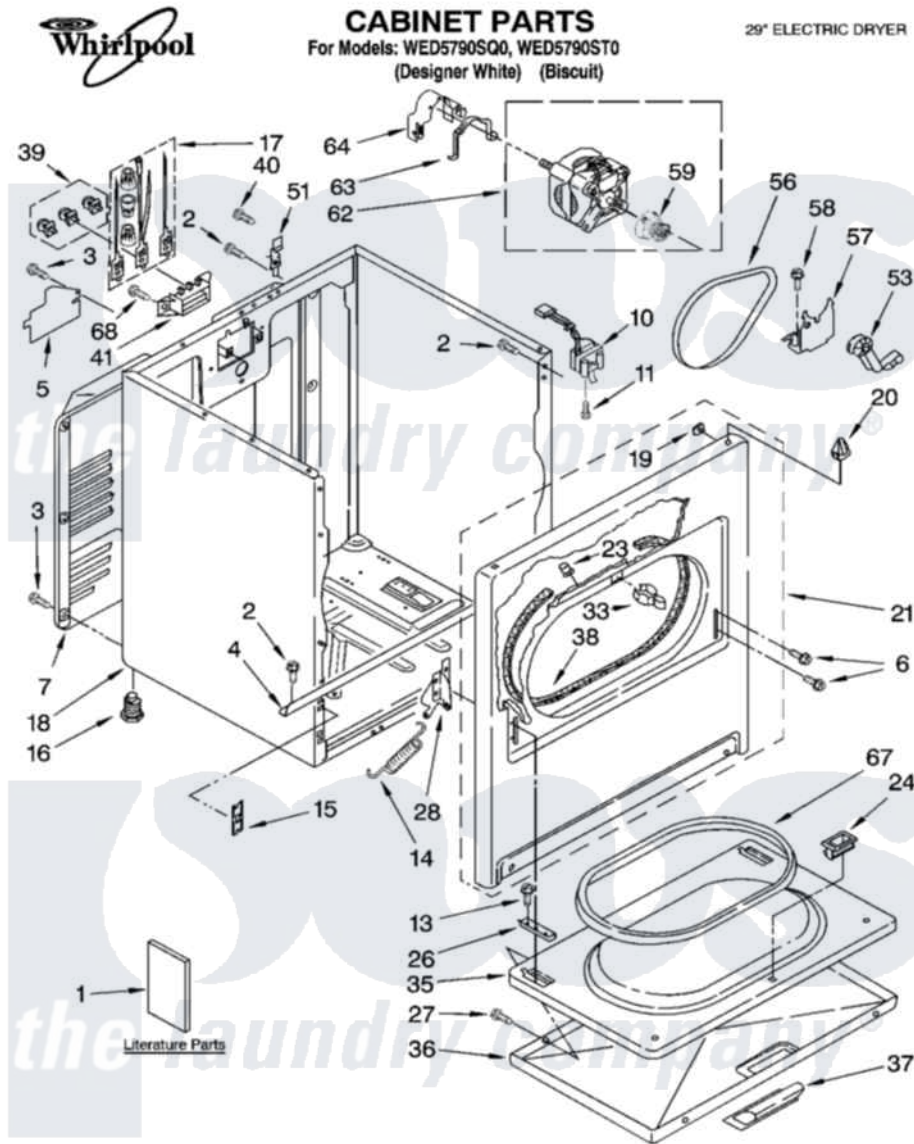

Whirlpool WED5790ST0 01 - CABINET PARTS

8-06 Litho in U.S.A. (LT)

1

Part No. W10113143

Whirlpool [Residential Whirlpool WED5790ST0 Dryer Parts](#) Parts Diagram 01 - CABINET PARTS
 Click on the part number to view part

Item	Original Part Number	Replaced By	Status	Part Description
1	8577188		Not Available	Instructions, Installation
"	8578183		Not Available	Use And Care Guide
"	8576811		Not Available	Wiring Diagram
"	W10042960		Not Available	Sheet, Cycle Feature
"	BLANK		Not Available	Following May Be Purchased DO-IT-YOURSELF REPAIR MANUALS
"	677818		Not Available	Manual, Do-It- Yourself Repair (Dryer)
2	343641	681414		Screw, 10AB X 1/2
3	693995			Screw, Hex Head
4	8541400			Bracket, Cabinet
5	3396795			Cover, Terminal Block
6	342043	486146		Screw
7	3396805	280043		Panel-Rear
10	3406107			Door Switch Assembly
11	697773	3395530		Screw

13	3357011	308685	Side Trim)
14	W10041960		Spring, Door
15	3394083		Clip, Front Panel
16	3392100	49621	Feet-Leveling
"	279810		Foot-Optional
17	279318		Terminal Tinned And Brass Panel
18	8530603	8533643	Cabinet
"	8530606	3977306	Cabinet
19	98234		Clip, U-Bend
20	690363	18776	Lock, Front Top
21	695620	279443	Panel
"	3977244	279891	Panel
23	685203	279220	Clip
24	3389441		Door Catch Assembly
26	337189		Clip, Hinge
27	694091		Trim, Side Right Hand
28	8066056		Hinge, Door
"	8066057		Hinge, Door
33	696144	279570	Latch
35	695737		Door, Rear
36	3393549		Door, Front
"	3977241		Door, Front
37	W10095180		Handle, Door
"	W10095190		Handle, Door
38	3406129		Seal And Bearing Assembly
39	279393		Terminal Block Screw Kit
40	697776	4331106	Screw, No.10-32 X 7/16
41	3397659		Block, Terminal
51	8066217		Hinge, Top
53	691366		Idler And Pulley Assembly
56	8066065	341241	Belt
57	348780		Base, Motor
58	3400500		Bolt, 3405245 5/16-18 X 3/4
59	8066184		Pulley, Motor
62	8066206	279827	Motor-Drve
63	660658		Clamp, Motor Mounting 343481 685441
64	3404162		Clamp, Motor
67	3390731		Seal, Door
68	3393008	308685	Side Trim)