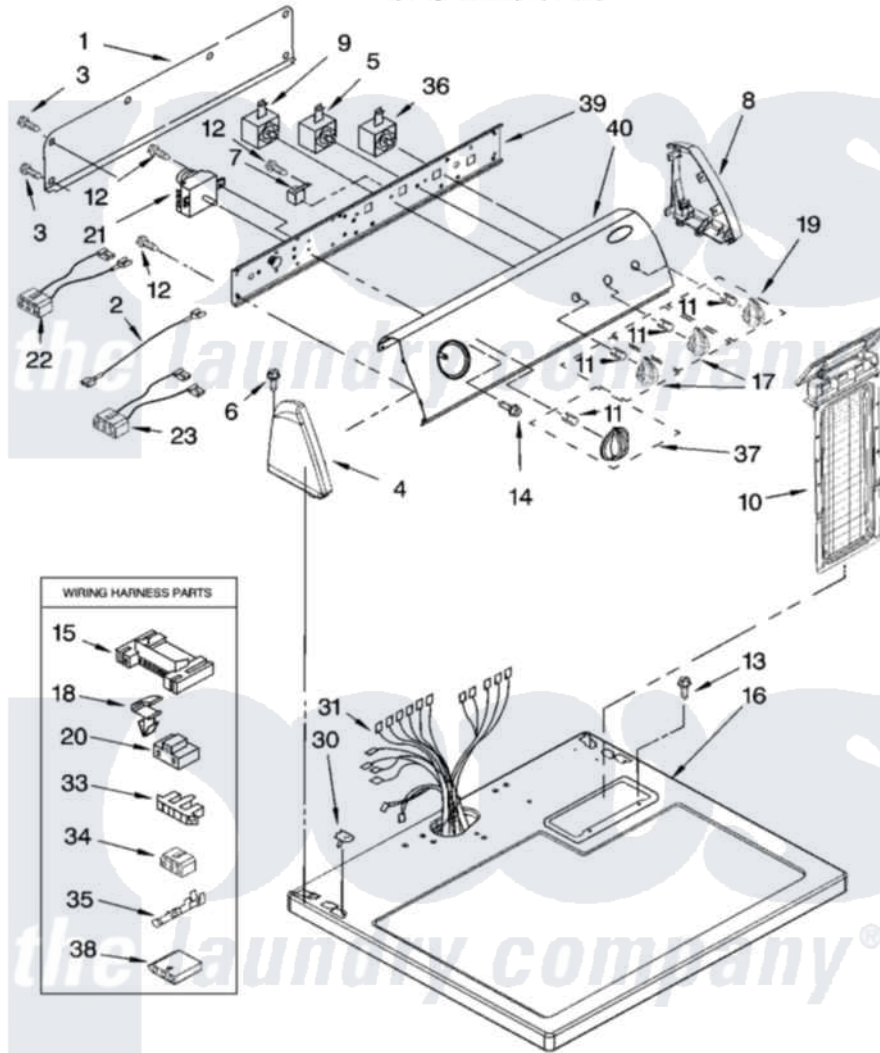

# Whirlpool WED5790ST0 02 - TOP AND CONSOLE PARTS

## TOP AND CONSOLE PARTS

For Models: WED5790SQ0, WED5790ST0  
(Designer White) (Biscuit)

W10113143

3

Whirlpool [Residential Whirlpool WED5790ST0 Dryer Parts](#) Parts Diagram 02 - TOP AND CONSOLE PARTS

[Click on the part number to view part](#)

Item	Original Part Number	Replaced By	Status	Part Description
1	<a href="#">8274261</a>			Do-It-Yourself Repair Manuals
2	<a href="#">3401684</a>			Jumper, Wire
3	<a href="#">693995</a>			Screw, Hex Head
4	8271365	<a href="#">279962</a>		Endcap
"	8271368	<a href="#">279965</a>		Endcap
5	<a href="#">3405156</a>			Switch, Rotary
6	<a href="#">388326</a>			Screw, 8-18 X 1.25
7	<a href="#">694419</a>			Mini-Buzzer
8	8271359	<a href="#">279962</a>		Endcap
"	8271362	<a href="#">279965</a>		Endcap
9	<a href="#">3399639</a>			Switch, Rotary Temperature
10	<a href="#">8557857</a>			Screen, Lint
"	<a href="#">8557858</a>			Screen, Lint
11	<a href="#">8536939</a>			Clip, Knob
12	8533971	<a href="#">90767</a>		Screw, 8A X 3/8 HeX Washer Head Tapping
				Screw, For Mtn. Service