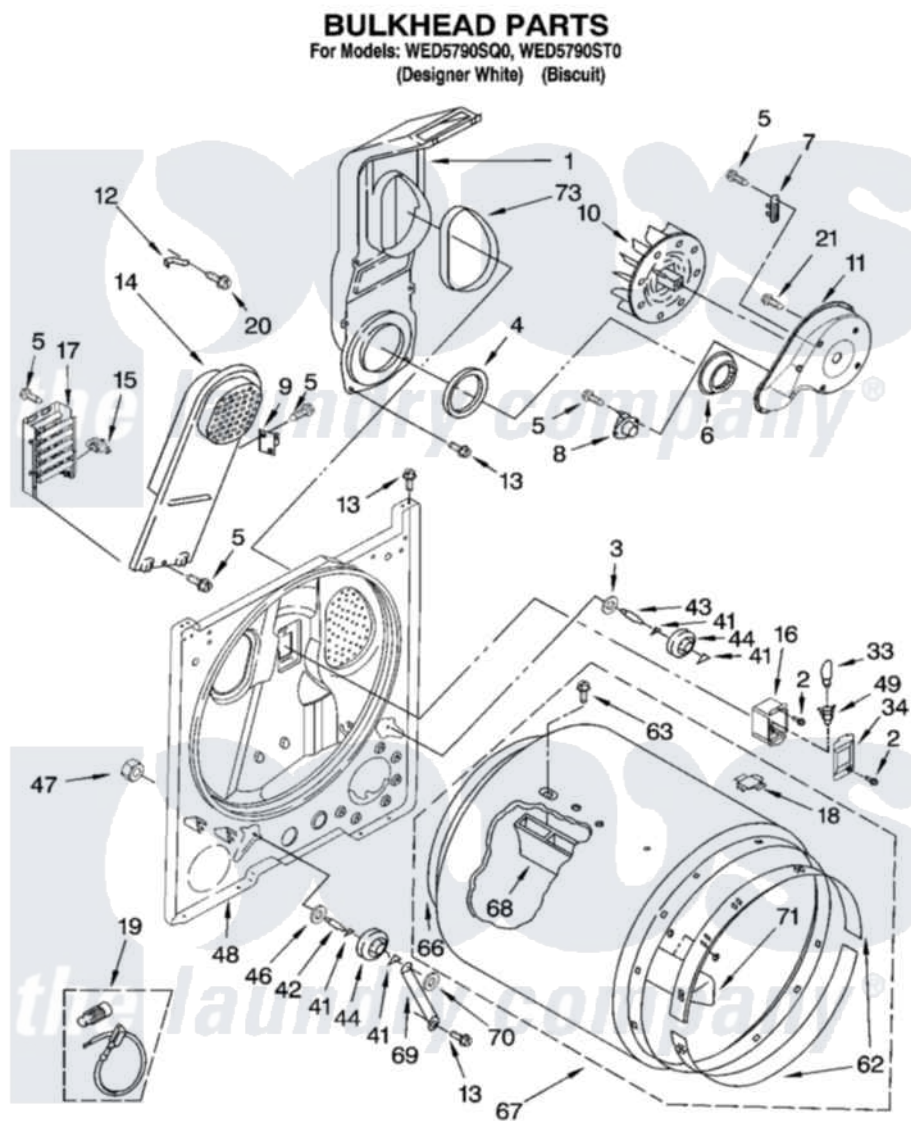

# Whirlpool WED5790ST0 03 - BULKHEAD PARTS, OPTIONAL PARTS (NOT INCLUDED)

W10113143

5

Whirlpool [Residential Whirlpool WED5790ST0 Dryer Parts](#) Parts Diagram 03 - BULKHEAD PARTS, OPTIONAL PARTS (NOT INCLUDED)

[Click on the part number to view part](#)

Item	Original Part Number	Replaced By	Status	Part Description
1	<a href="#">348368</a>			Lint Chute Assembly
2	487909	<a href="#">488729</a>		Screw
3	<a href="#">3388703</a>			Washer, Support
4	<a href="#">347139</a>			Seal, Lint Chute
5	<a href="#">90767</a>			Screw, 8A X 3/8 HeX Washer Head Tapping
6	<a href="#">696302</a>			Shield, Exhaust
7	<a href="#">3392519</a>			Thermal Limiter
8	<a href="#">3387134</a>			Thermostat, Internal-Bias
9	3977393	<a href="#">279816</a>		Cutoff-Tml
10	<a href="#">694089</a>			Wheel, Blower
11	<a href="#">8577230</a>			Housing, Blower
12	3398161			CLIP
13	343641	<a href="#">681414</a>		Screw, 10AB X 1/2
14	<a href="#">8541818</a>			Box, Heater