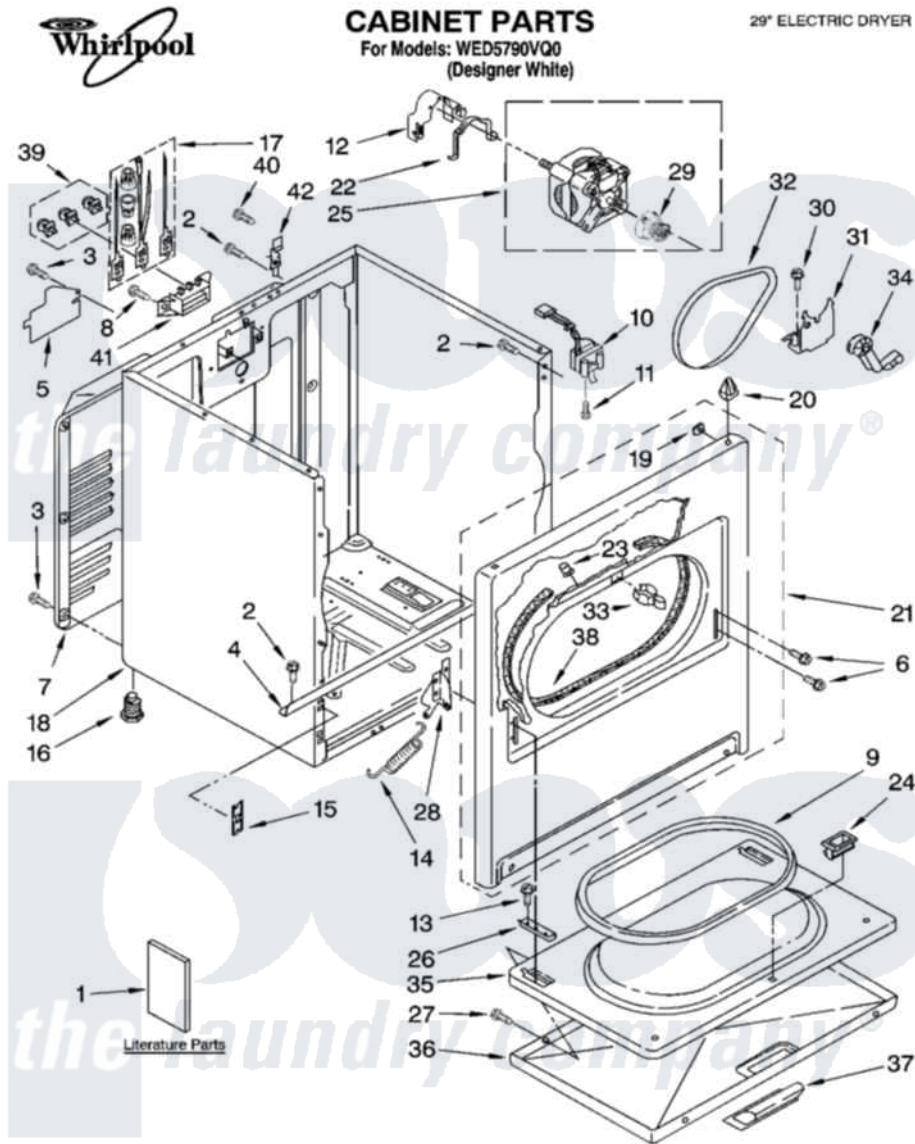

# Whirlpool WED5790VQ0 01 - CABINET PARTS

9-08 Litho in U.S.A. (LT)(bay)

1

Part No. W10225305 Rev. A

Whirlpool [Residential Whirlpool WED5790VQ0 Dryer Parts](#) Parts Diagram 01 - CABINET PARTS

[Click on the part number to view part](#)

Item	Original Part Number	Replaced By	Status	Part Description
1	W10150612		Not Available	Instructions, Installation
"	W10150610		Not Available	Use & Care Guide
"	8576811		Not Available	Wiring Diagram
"	W10042960		Not Available	Sheet, Cycle Feature
"	BLANK		Not Available	Following May Be Purchased DO-IT-YOURSELF REPAIR MANUALS
"	677818		Not Available	Manual, Do-It- Yourself Repair (Dryer)
2	343641	<a href="#">681414</a>		Screw, 10AB X 1/2
3	<a href="#">693995</a>			Screw, Hex Head
4	<a href="#">8541400</a>			Bracket, Cabinet
5	<a href="#">3396795</a>			Cover, Terminal Block
6	342043	<a href="#">486146</a>		Screw
7	3396805	<a href="#">280043</a>		Panel-Rear
8	3393008	<a href="#">308685</a>		Side Trim )
9	<a href="#">3390731</a>			Seal, Door