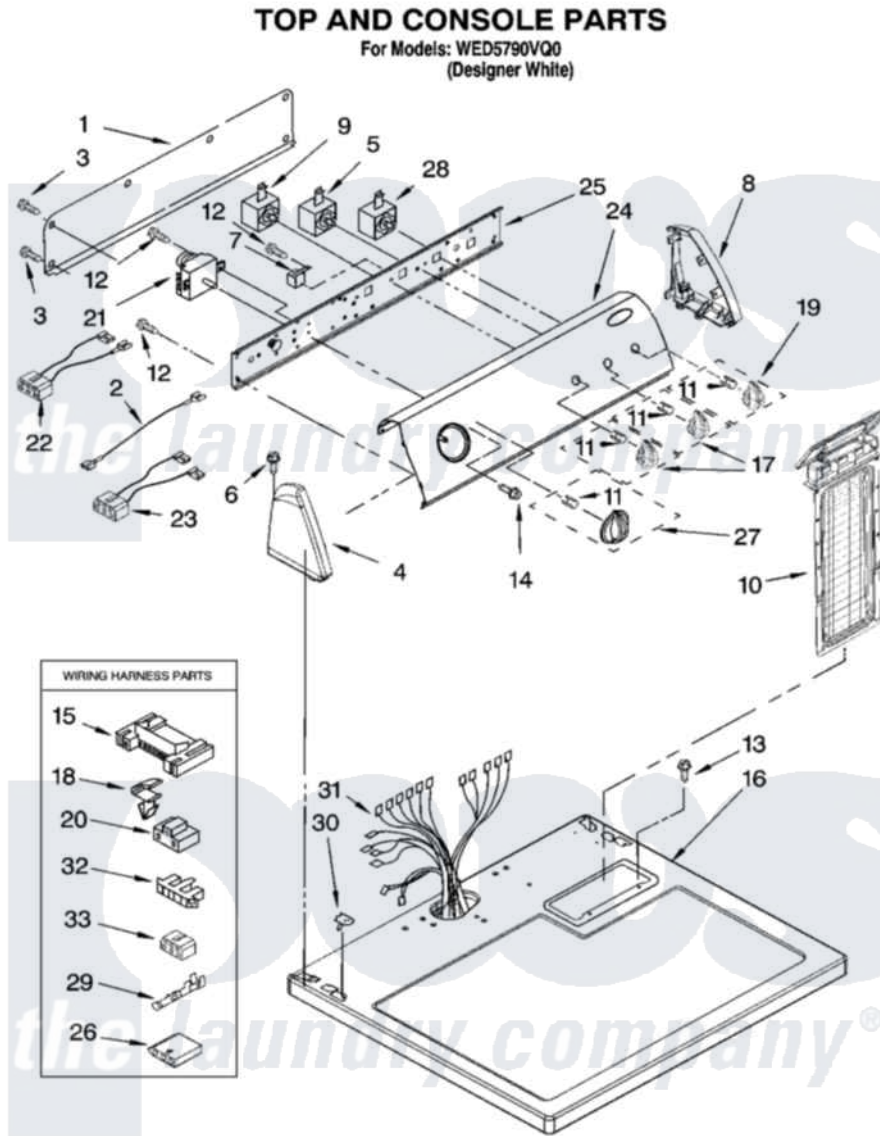

Whirlpool WED5790VQ0 02 - TOP AND CONSOLE PARTS

W10225305

3

Whirlpool [Residential Whirlpool WED5790VQ0 Dryer Parts](#) Parts Diagram 02 - TOP AND CONSOLE PARTS
Click on the part number to view part

Item	Original Part Number	Replaced By	Status	Part Description
1	8274261			Do-It-Yourself Repair Manuals
2	3401684			Jumper, Wire
3	693995			Screw, Hex Head
4	8271365	279962		Endcap
5	3405156			Switch, Rotary
6	388326			Screw, 8-18 X 1.25
7	694419			Mini-Buzzer
8	8271359	279962		Endcap
9	3399639			Switch, Rotary Temperature
10	8557857			Screen, Lint
11	8536939			Clip, Knob
12	8533971	90767		Screw, 8A X 3/8 HeX Washer Head Tapping
13	688983	487240		Screw, For Mtg. Service Capacitor
14	8533951	3400859		Screw, Grounding
15	3395683			Receptacle, Multi-Terminal

16	8557930	8563985	Top
17	8565944		Knob, Control
18	3394427		Clip-Harness
19	8566073		Knob, Push-To-Start
20	3401144		Connector
21	3979618		Timer Assembly
22	3397695		Wire, Jumper
23	3396029	8539893	Wire, Jumper
24	W10206007		Panel, Control
25	8544895		Bracket, Control
26	3936144		Do-It-Yourself Repair Manuals
27	8566061		Timer Knob Assembly
28	3398095		Switch, Push-To-Start
29	94614		Terminal
30	357213		Nut, Push-In
31	8576503		Harness, Wiring
32	3397269		Connector, Timer
33	3347243		Block, Disconnect